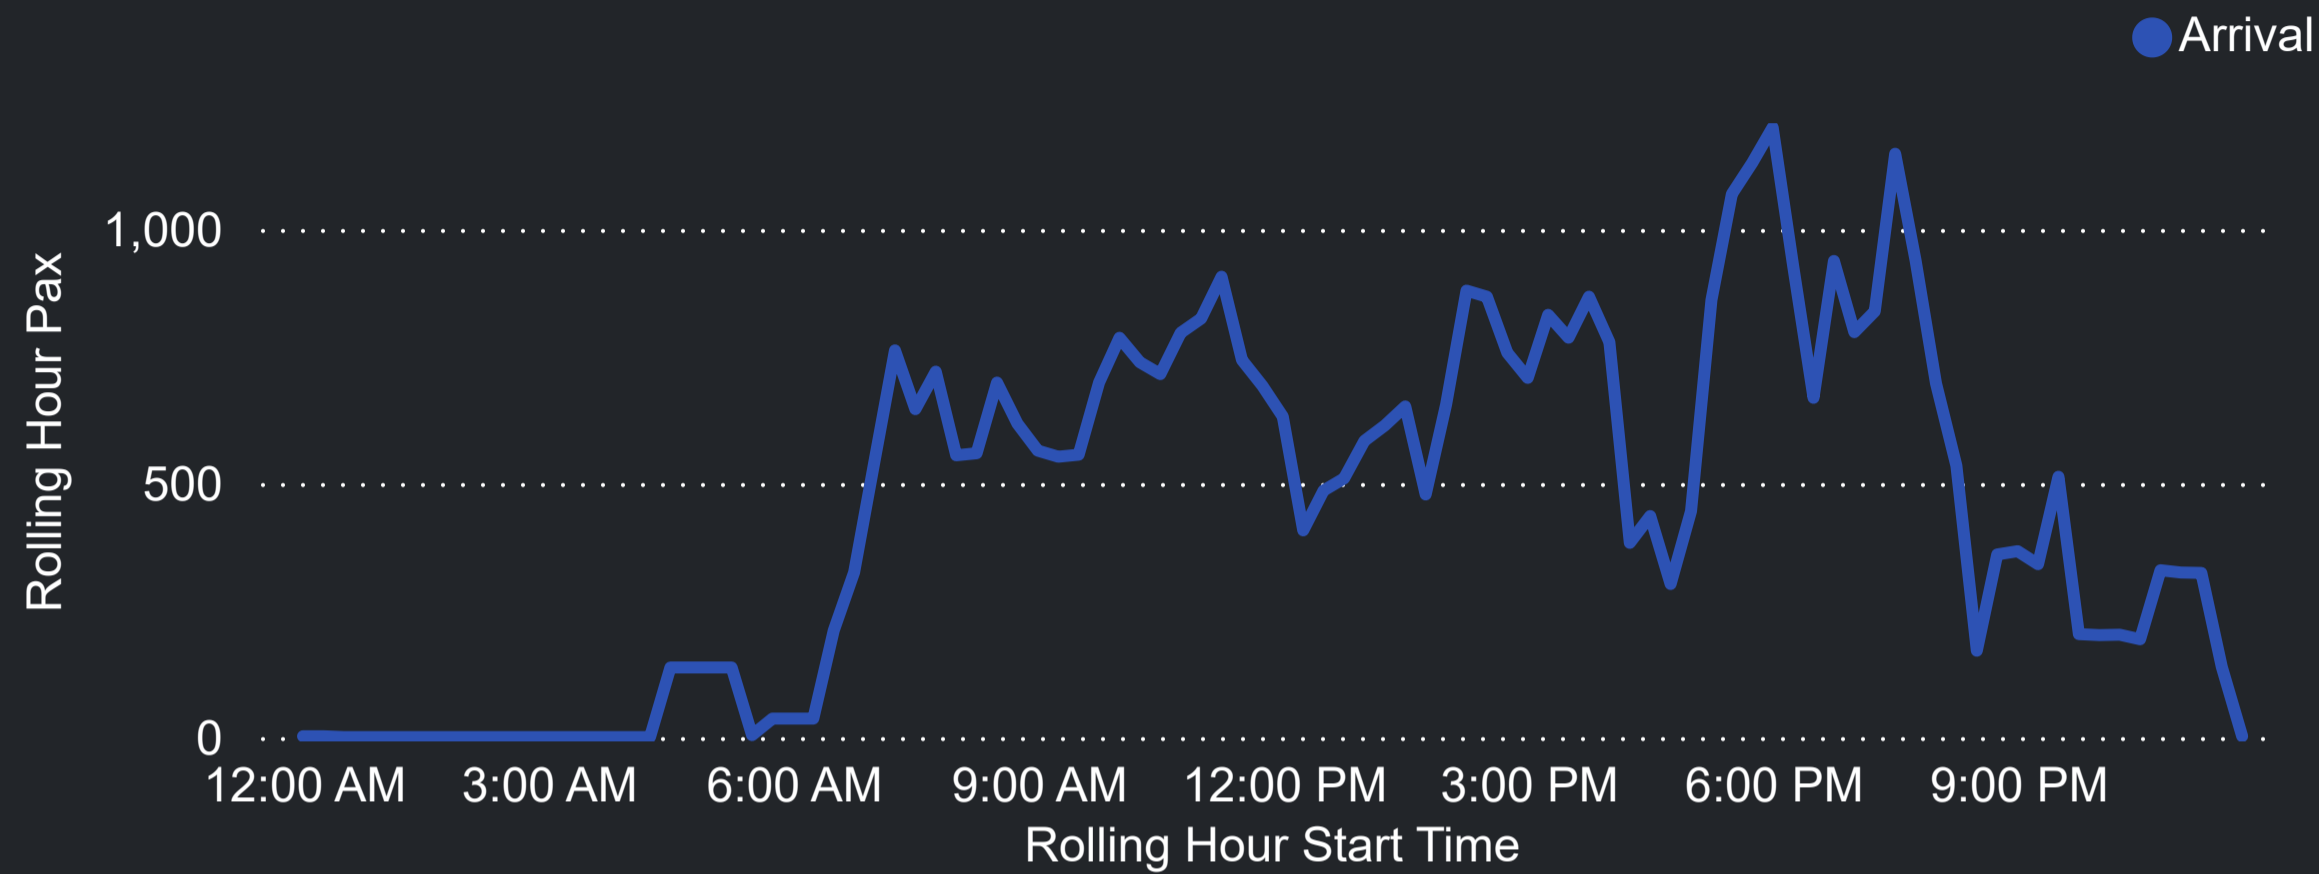

Airport Operations Plan - Terminal 1 Arrivals

Pax Heat Map

Rolling Hour Pax (Daily Average)