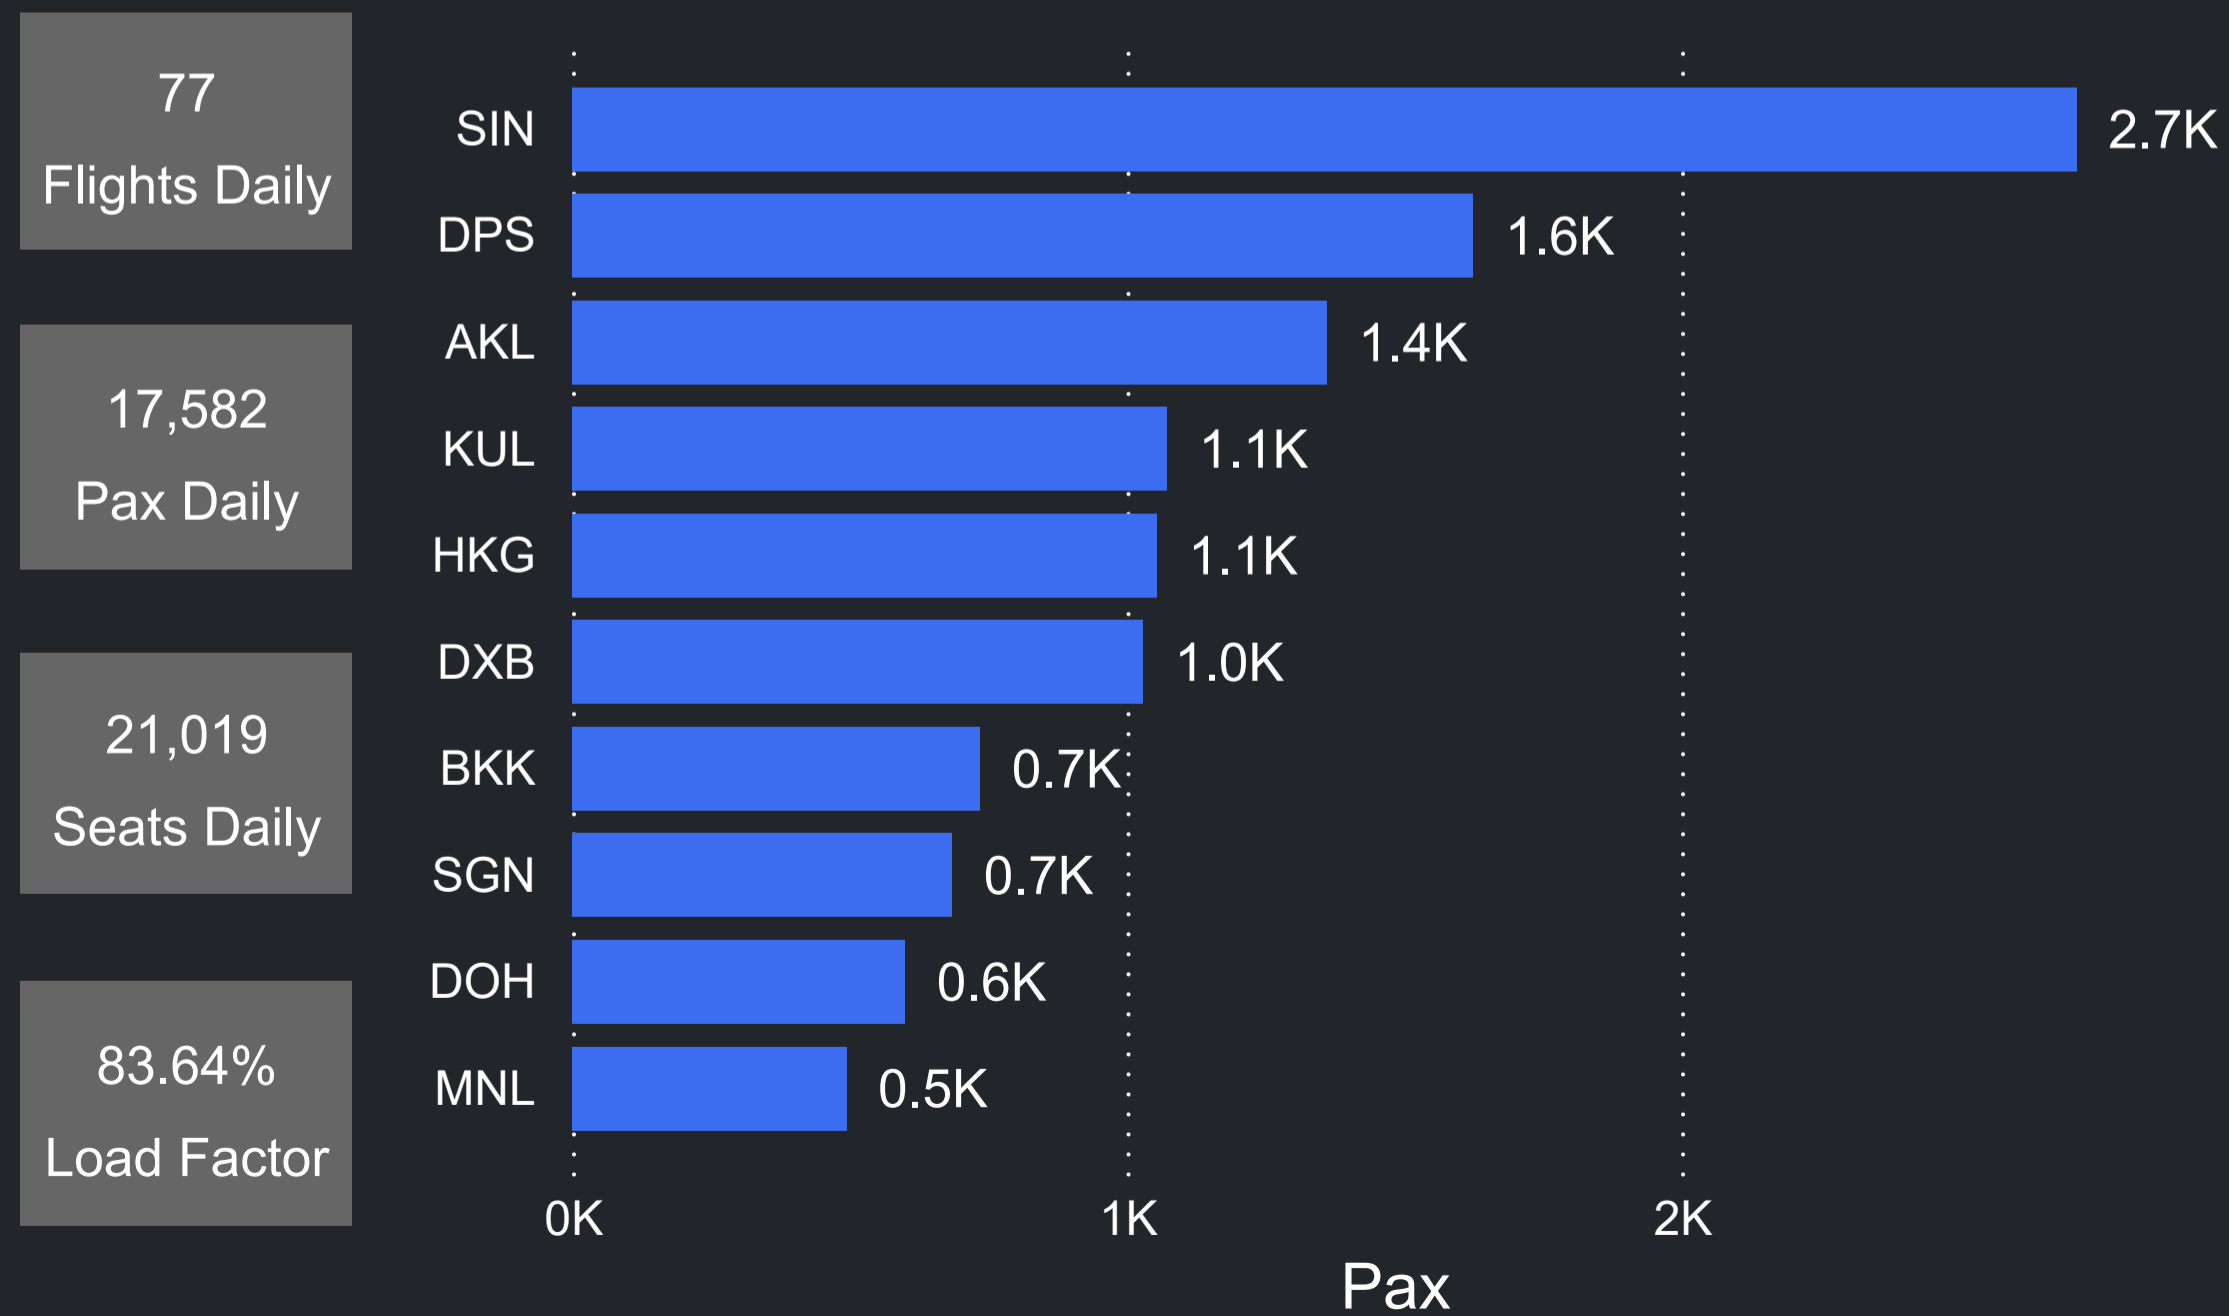

Top 10 Routes by Pax (Daily Average)

Month	Week	M	Tu	W	Th	F	Sa	Su	M	Tu	W	Th	F	Sa	Su
Apr 2026	17			22	23	24	25	26			17,226	15,623	18,110	19,065	18,432
	18	27	28	29	30				15,999	16,309	17,877	15,116			
May 2026	18					01	02	03					18,163	18,611	17,584
	19	04	05	06	07	08	09	10	15,325	14,029	13,216	13,663	15,671	17,115	16,630
	20	11	12	13	14	15	16	17	13,890	12,885	12,382	13,418	14,192	16,833	16,409
	21	18	19	20	21	22	23	24	13,868	12,685	12,558	13,599	15,336	17,037	16,886
	22	25	26	27	28	29	30	31	14,077	13,327	12,686	14,525	16,180	18,207	16,601
Jun 2026	23	01	02	03	04	05	06	07	14,735	12,950	13,903	13,015	15,061	16,537	16,439
	24	08	09	10	11	12	13	14	15,776	14,483	14,016	14,030	16,311	17,310	17,605
	25	15	16	17	18	19	20	21	15,963	14,429	15,691	15,116	17,543	18,492	18,566
	26	22	23	24	25	26	27	28	17,157	15,975	16,978	16,351	18,541	19,069	19,373
	27	29	30						17,912	17,106					
Jul 2026	27			01	02	03	04	05			18,380	17,747	20,700	20,654	20,930
	28	06	07	08	09	10	11	12	20,427	18,960	20,253	19,008	22,159	21,752	21,844
	29	13	14	15	16	17	18	19	21,284	19,571	20,046	18,826	21,622	21,757	21,509
	30	20	21	22	23	24	25	26	21,000	19,396	19,688	19,076	20,878	21,271	20,538
	31	27	28	29	30	31			19,855	18,611	18,700	18,628	20,726		
Aug 2026	31						01	02						20,577	19,056
	32	03	04	05	06	07	08	09	19,020	17,327	17,307	17,157	19,740	19,801	18,367
	33	10	11	12	13	14	15	16	17,770	16,343	16,088	16,137	18,466	19,314	17,830
	34	17	18	19	20	21	22	23	17,420	15,478	15,492	15,496	18,112	19,034	17,317
	35	24	25	26	27	28	29	30	16,517	15,713	14,922	15,992	18,502	19,329	18,563
	36	31							17,592						
Sep 2026	36		01	02	03	04	05	06		15,723	15,425	15,300	17,682	18,893	18,090
	37	07	08	09	10	11	12	13	17,028	15,552	16,291	15,578	17,953	18,961	18,598
	38	14	15	16	17	18	19	20	17,807	16,609	17,492	16,739	19,533	19,985	19,437
	39	21	22	23	24	25	26	27	18,884	17,784	19,258	18,040	20,967	21,220	21,070
Oct 2026	40	28	29	30					20,024	19,068	20,846				
	40				01	02	03	04				19,429	22,088	22,046	21,093
	41	05	06	07					21,230	19,286	20,921