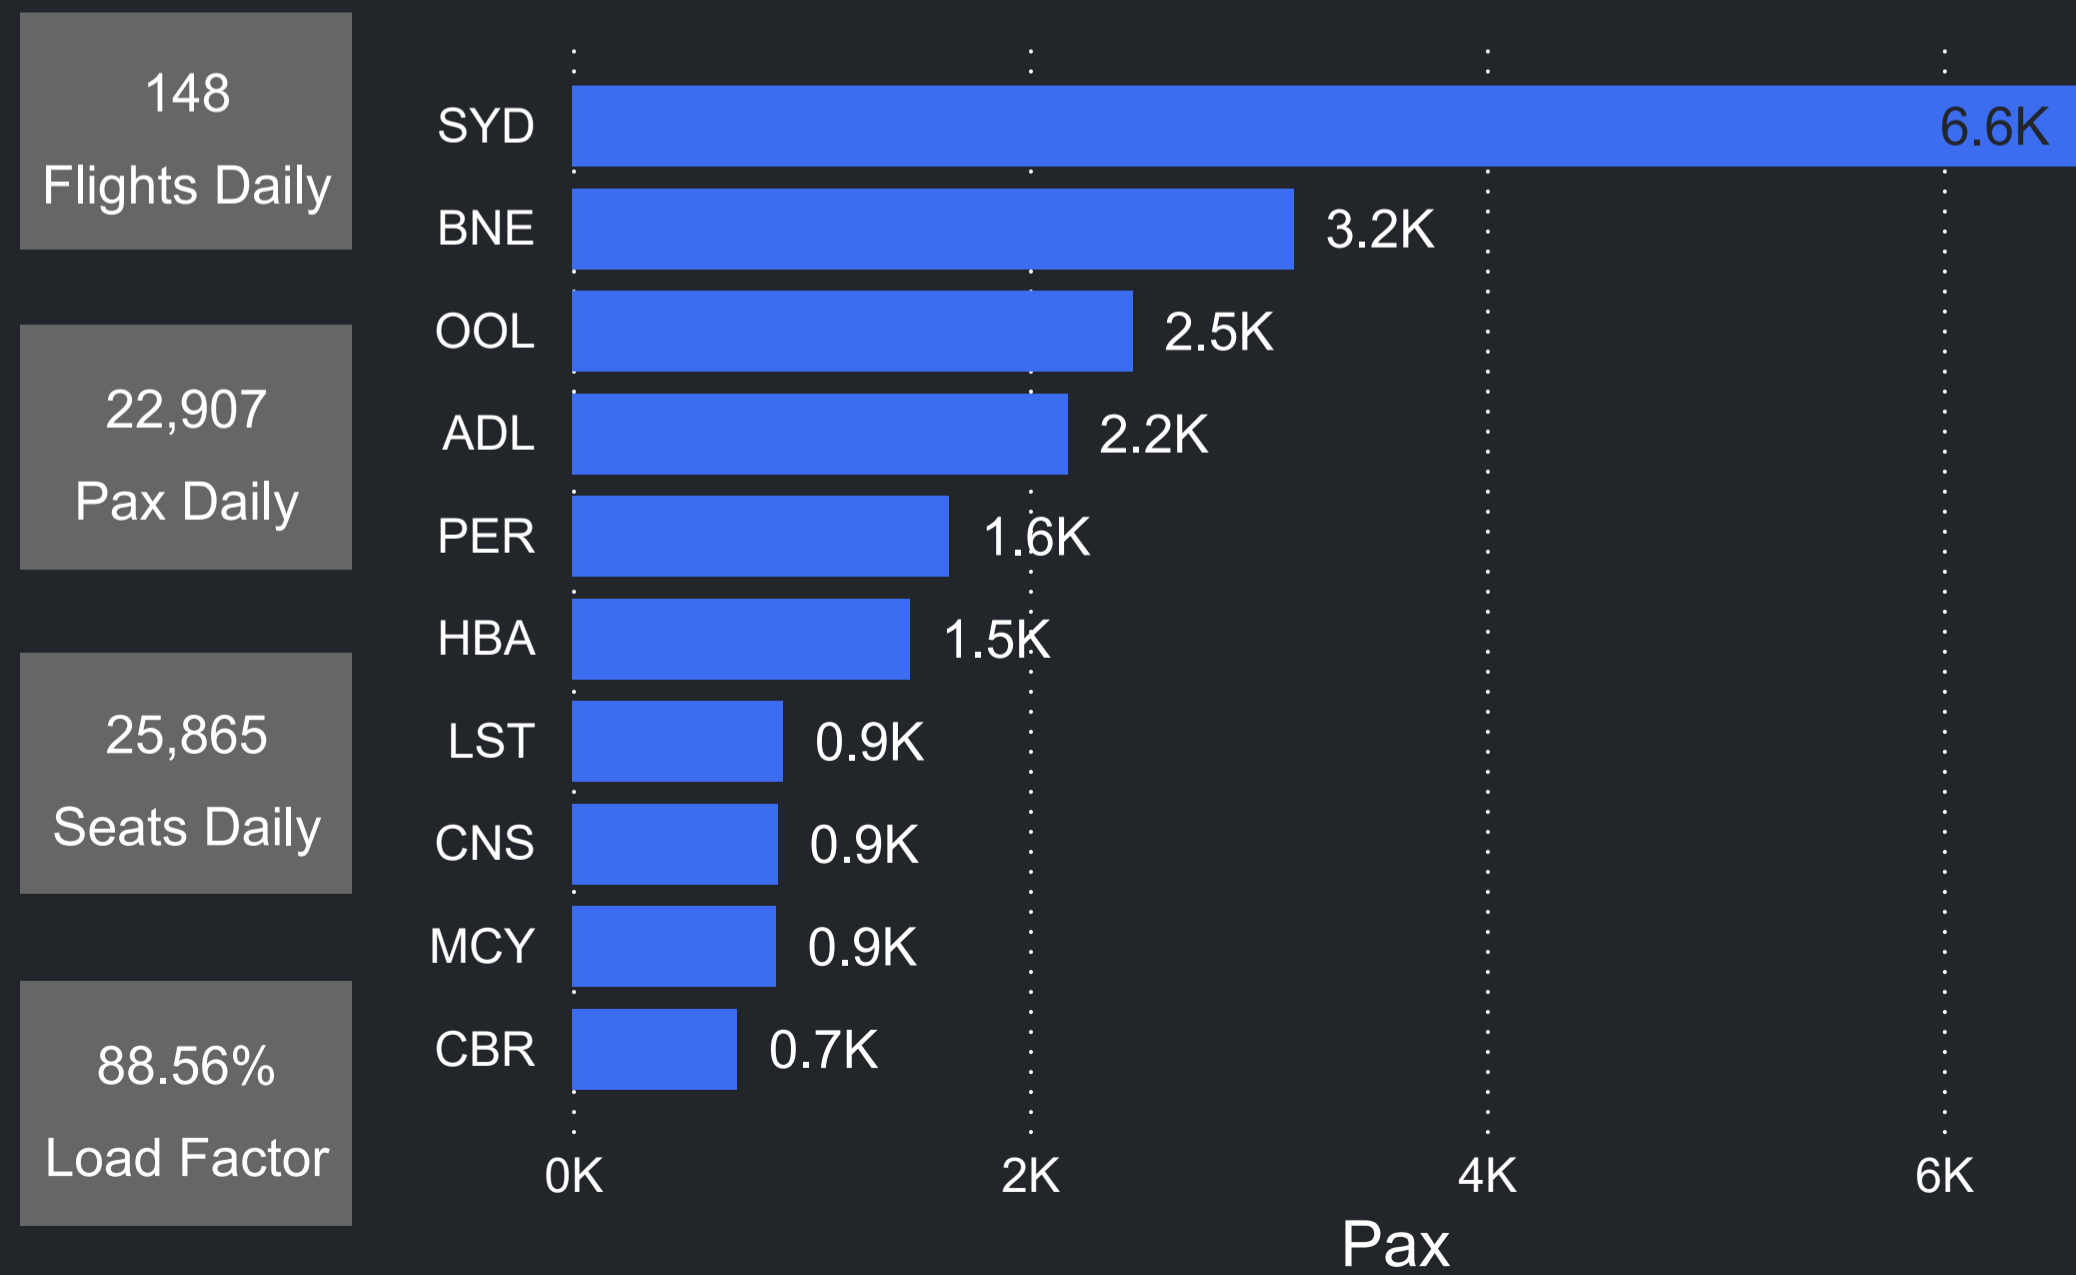

Top 10 Routes by Pax (Daily Average)

148
Flights Daily

22,907
Pax Daily

25,865
Seats Daily

88.56%
Load Factor

Month	Week	M	Tu	W	Th	F	Sa	Su	M	Tu	W	Th	F	Sa	Su
Apr 2026	17			22	23	24	25	26			20,836	21,723	25,581	18,322	24,869
	18	27	28	29	30				23,303	19,947	19,496	20,457			
May 2026	18					01	02	03					24,919	16,972	24,178
	19	04	05	06	07	08	09	10	23,470	18,530	17,786	20,807	23,362	16,041	22,883
	20	11	12	13	14	15	16	17	21,871	17,112	17,985	21,671	23,426	15,708	22,929
	21	18	19	20	21	22	23	24	20,951	16,968	17,828	21,229	23,680	16,275	23,102
	22	25	26	27	28	29	30	31	21,126	16,602	16,992	20,956	23,109	15,690	22,990
Jun 2026	23	01	02	03	04	05	06	07	20,599	16,749	18,105	22,765	25,546	18,025	18,909
	24	08	09	10	11	12	13	14	22,607	20,412	18,237	20,673	23,282	16,699	23,351
	25	15	16	17	18	19	20	21	23,045	18,323	18,504	22,408	24,610	17,202	23,614
	26	22	23	24	25	26	27	28	24,522	19,970	20,872	24,066	27,595	20,270	26,450
	27	29	30						26,829	23,226					
	28			01	02	03	04	05			24,536	26,590	28,535	22,811	27,904
Jul 2026	28	06	07	08	09	10	11	12	26,243	23,468	22,966	25,225	27,661	21,602	27,448
	29	13	14	15	16	17	18	19	27,097	24,026	23,309	25,653	26,643	21,940	27,674
	30	20	21	22	23	24	25	26	26,947	24,166	23,724	24,737	26,558	21,559	27,625
	31	27	28	29	30	31			25,226	20,568	21,043	22,325	24,477		
	31						01	02						18,796	25,163
Aug 2026	32	03	04	05	06	07	08	09	24,483	20,738	20,464	23,929	25,844	18,976	24,317
	33	10	11	12	13	14	15	16	23,385	20,180	20,598	23,915	25,715	19,311	24,864
	34	17	18	19	20	21	22	23	24,191	20,154	19,874	23,297	24,856	18,947	24,518
	35	24	25	26	27	28	29	30	24,521	20,253	20,479	23,317	24,550	18,063	24,127
	36	31							24,106						
	36		01	02	03	04	05	06		19,505	20,148	23,771	25,717	19,449	24,595
Sep 2026	37	07	08	09	10	11	12	13	25,692	23,047	23,353	25,775	27,400	21,247	26,892
	38	14	15	16	17	18	19	20	26,508	23,965	24,530	27,624	28,968	23,237	28,626
	39	21	22	23	24	25	26	27	28,135	26,023	25,864	27,913	28,839	24,339	28,791
	40	28	29	30					26,747	24,440	24,141				
Oct 2026	40				01	02	03	04				25,958	27,643	21,951	27,355
	41	05	06	07					27,730	25,418	24,646