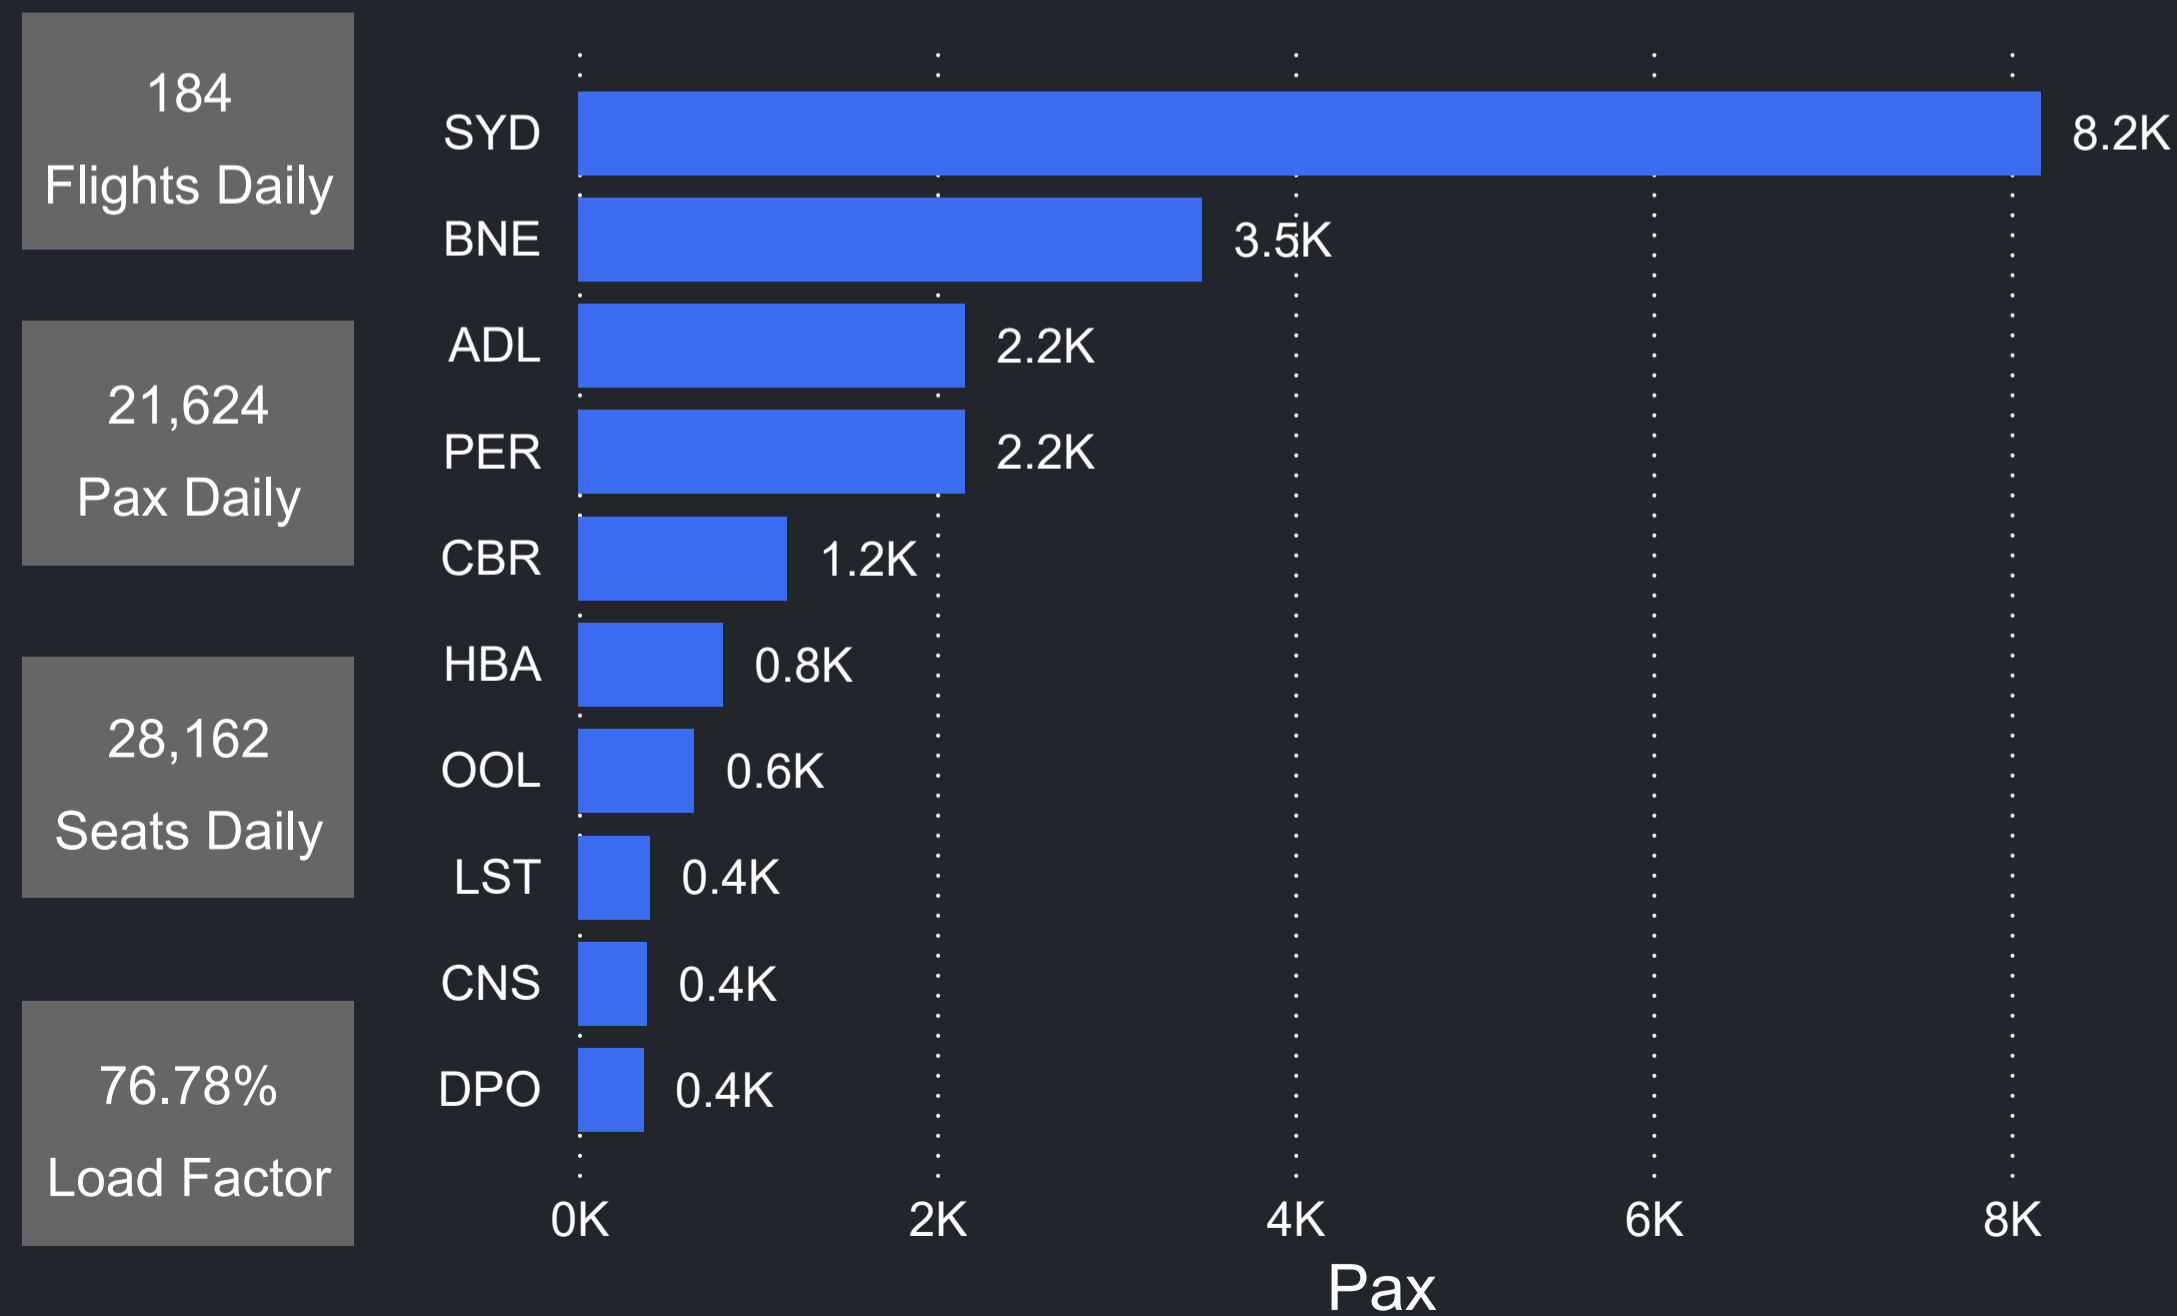

Airport Operations Plan - All Terminals

Pax Heat Map

Rolling Hour Pax (Daily Average)

Top 10 Routes by Pax (Daily Average)

634
Flights Daily

102,375
Pax Daily

121,900
Seats Daily

83.98%
Load Factor

Airport Operations Plan - Terminal 1

Pax Heat Map

Rolling Hour Pax (Daily Average)

Top 10 Routes by Pax (Daily Average)

184
Flights Daily

21,624
Pax Daily

28,162
Seats Daily

76.78%
Load Factor