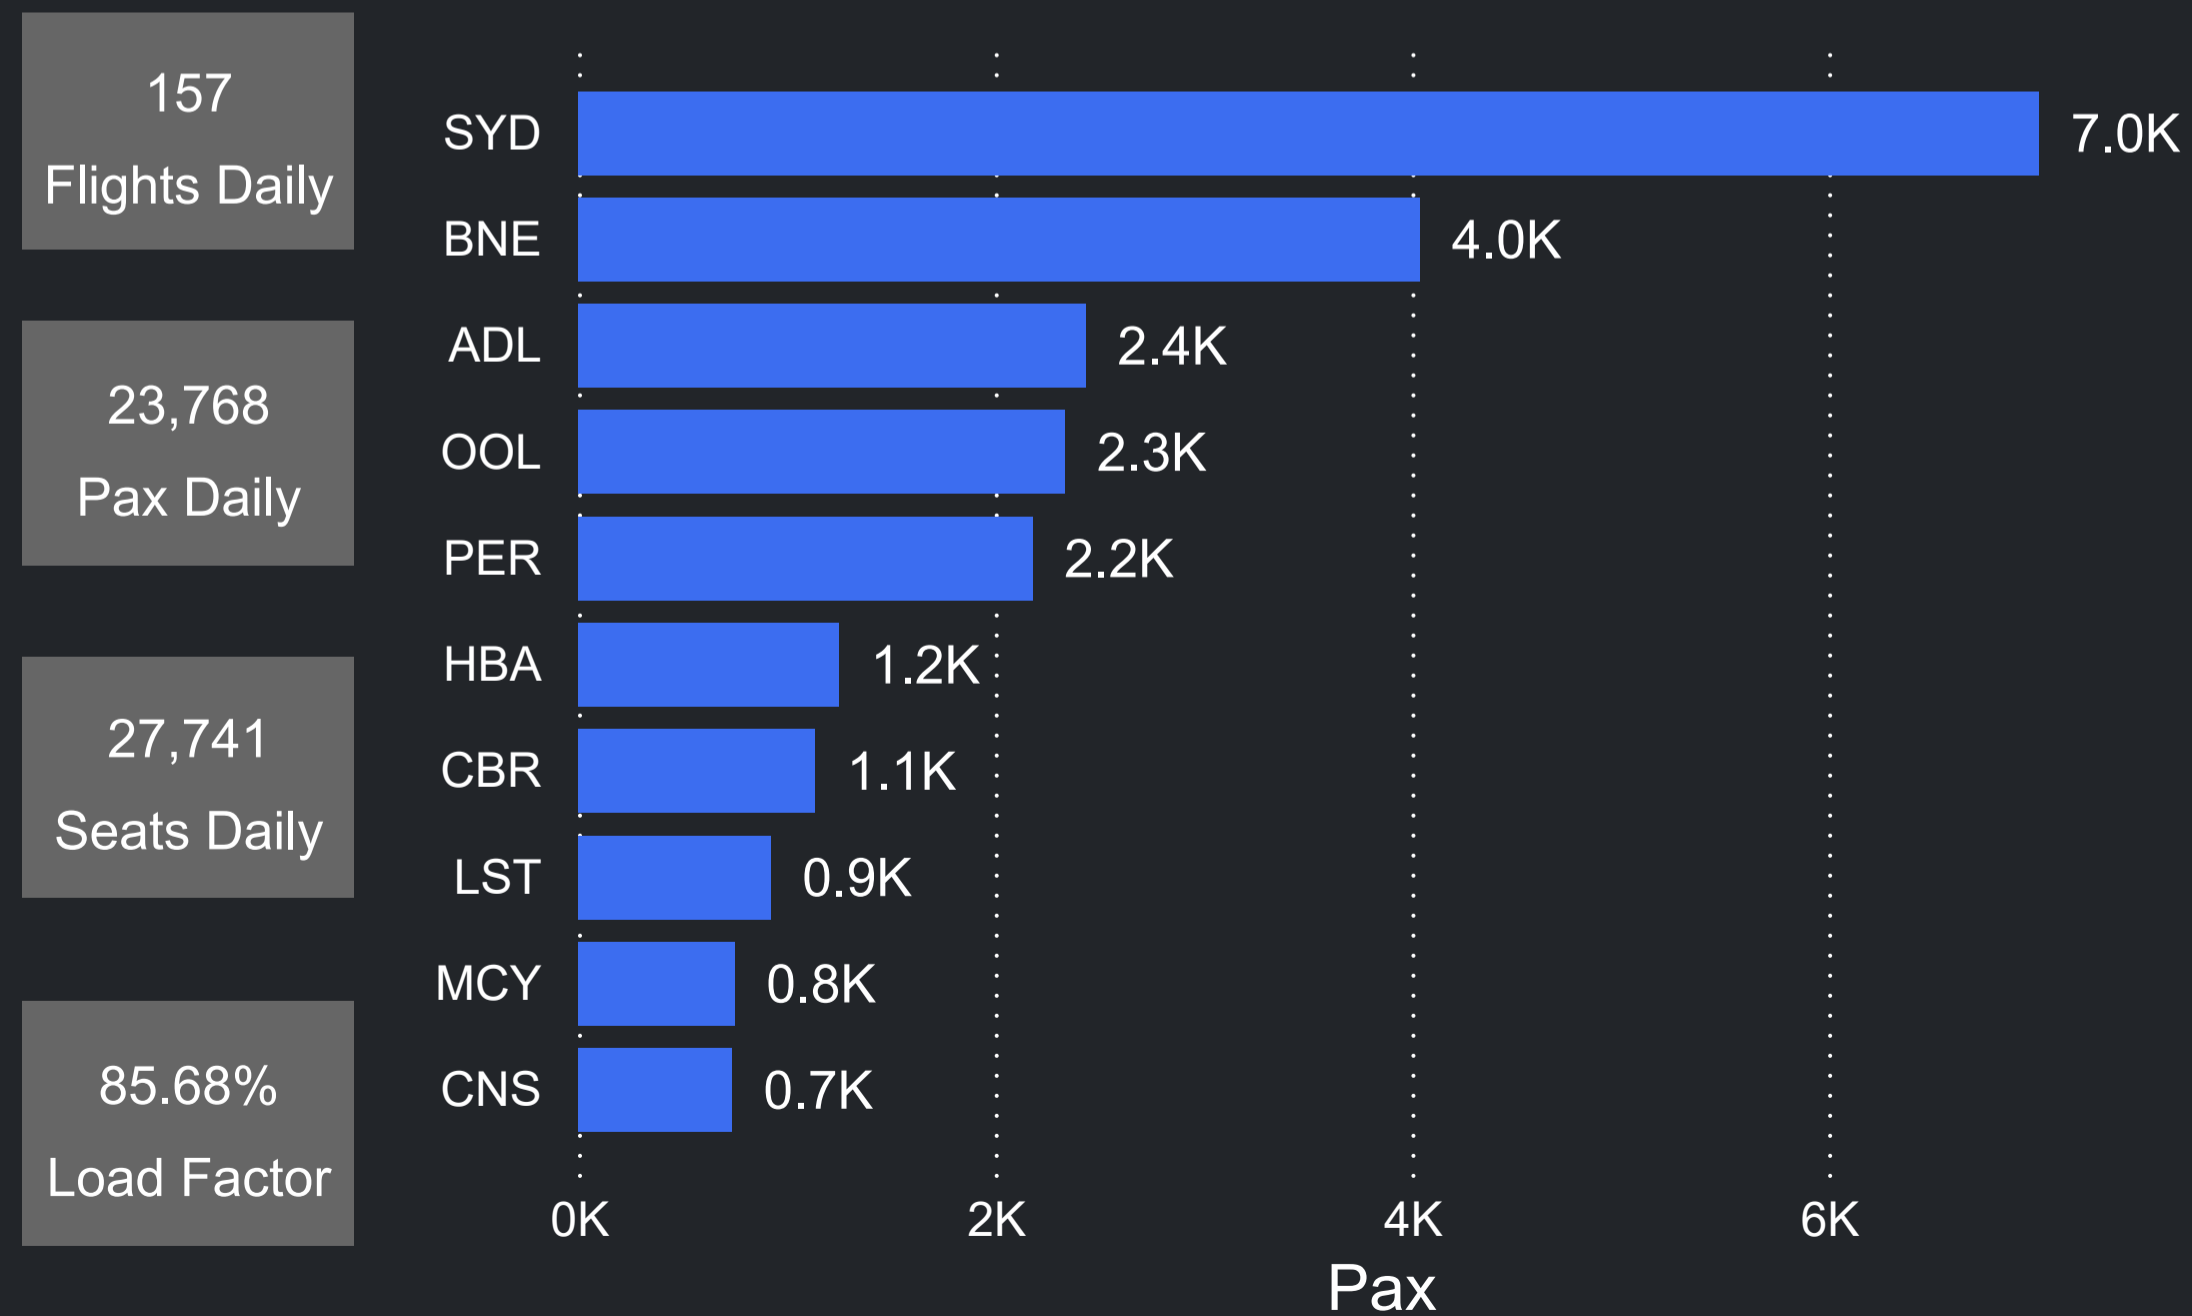

Top 10 Routes by Pax (Daily Average)

Month	Week	M	Tu	W	Th	F	Sa	Su	M	Tu	W	Th	F	Sa	Su
Apr 2026	17			22	23	24	25	26			19,805	23,099	28,414	16,938	24,362
	18	27	28	29	30				25,952	21,919	19,626	23,294			
May 2026	18					01	02	03					27,928	15,948	24,937
	19	04	05	06	07	08	09	10	25,245	19,783	19,249	24,257	26,590	15,075	23,504
	20	11	12	13	14	15	16	17	21,690	17,996	18,636	25,017	26,648	14,589	24,579
	21	18	19	20	21	22	23	24	22,043	18,299	18,814	24,769	27,655	14,323	24,108
	22	25	26	27	28	29	30	31	21,391	16,976	17,335	23,952	26,477	14,171	23,901
Jun 2026	23	01	02	03	04	05	06	07	20,549	17,291	18,213	26,241	29,901	17,441	17,167
	24	08	09	10	11	12	13	14	25,263	21,861	18,747	23,306	25,939	15,143	24,577
	25	15	16	17	18	19	20	21	25,095	19,611	20,186	26,064	28,743	15,939	24,519
	26	22	23	24	25	26	27	28	24,461	19,873	20,654	26,097	29,355	18,648	25,729
	27	29	30						26,071	21,359					
	27			01	02	03	04	05			22,044	28,033	31,196	21,290	28,859
Jul 2026	28	06	07	08	09	10	11	12	27,940	22,320	22,219	27,920	31,309	20,966	29,049
	29	13	14	15	16	17	18	19	28,927	23,017	21,733	27,196	28,696	19,572	27,630
	30	20	21	22	23	24	25	26	26,174	21,882	22,353	26,275	29,229	18,921	26,459
	31	27	28	29	30	31			26,304	20,953	22,157	26,236	28,816		
	31						01	02						17,765	26,643
Aug 2026	32	03	04	05	06	07	08	09	25,019	19,966	20,245	26,374	29,769	17,213	25,876
	33	10	11	12	13	14	15	16	25,496	19,833	20,947	26,708	30,339	17,976	26,318
	34	17	18	19	20	21	22	23	26,092	19,901	20,446	26,536	29,602	17,273	25,823
	35	24	25	26	27	28	29	30	26,115	19,651	20,123	26,091	28,836	16,832	25,844
	36	31							25,406						
	36		01	02	03	04	05	06		20,090	20,981	27,042	30,340	17,493	26,157
Sep 2026	37	07	08	09	10	11	12	13	25,793	21,756	22,071	27,195	30,073	17,951	26,500
	38	14	15	16	17	18	19	20	25,943	21,828	22,321	28,495	30,902	19,893	28,306
	39	21	22	23	24	25	26	27	27,342	23,538	24,408	30,334	32,119	23,960	31,912
	40	28	29	30					29,133	24,820	24,928				
Oct 2026	40				01	02	03	04				29,698	31,991	21,958	28,725
	41	05	06	07					30,369	26,065	24,324