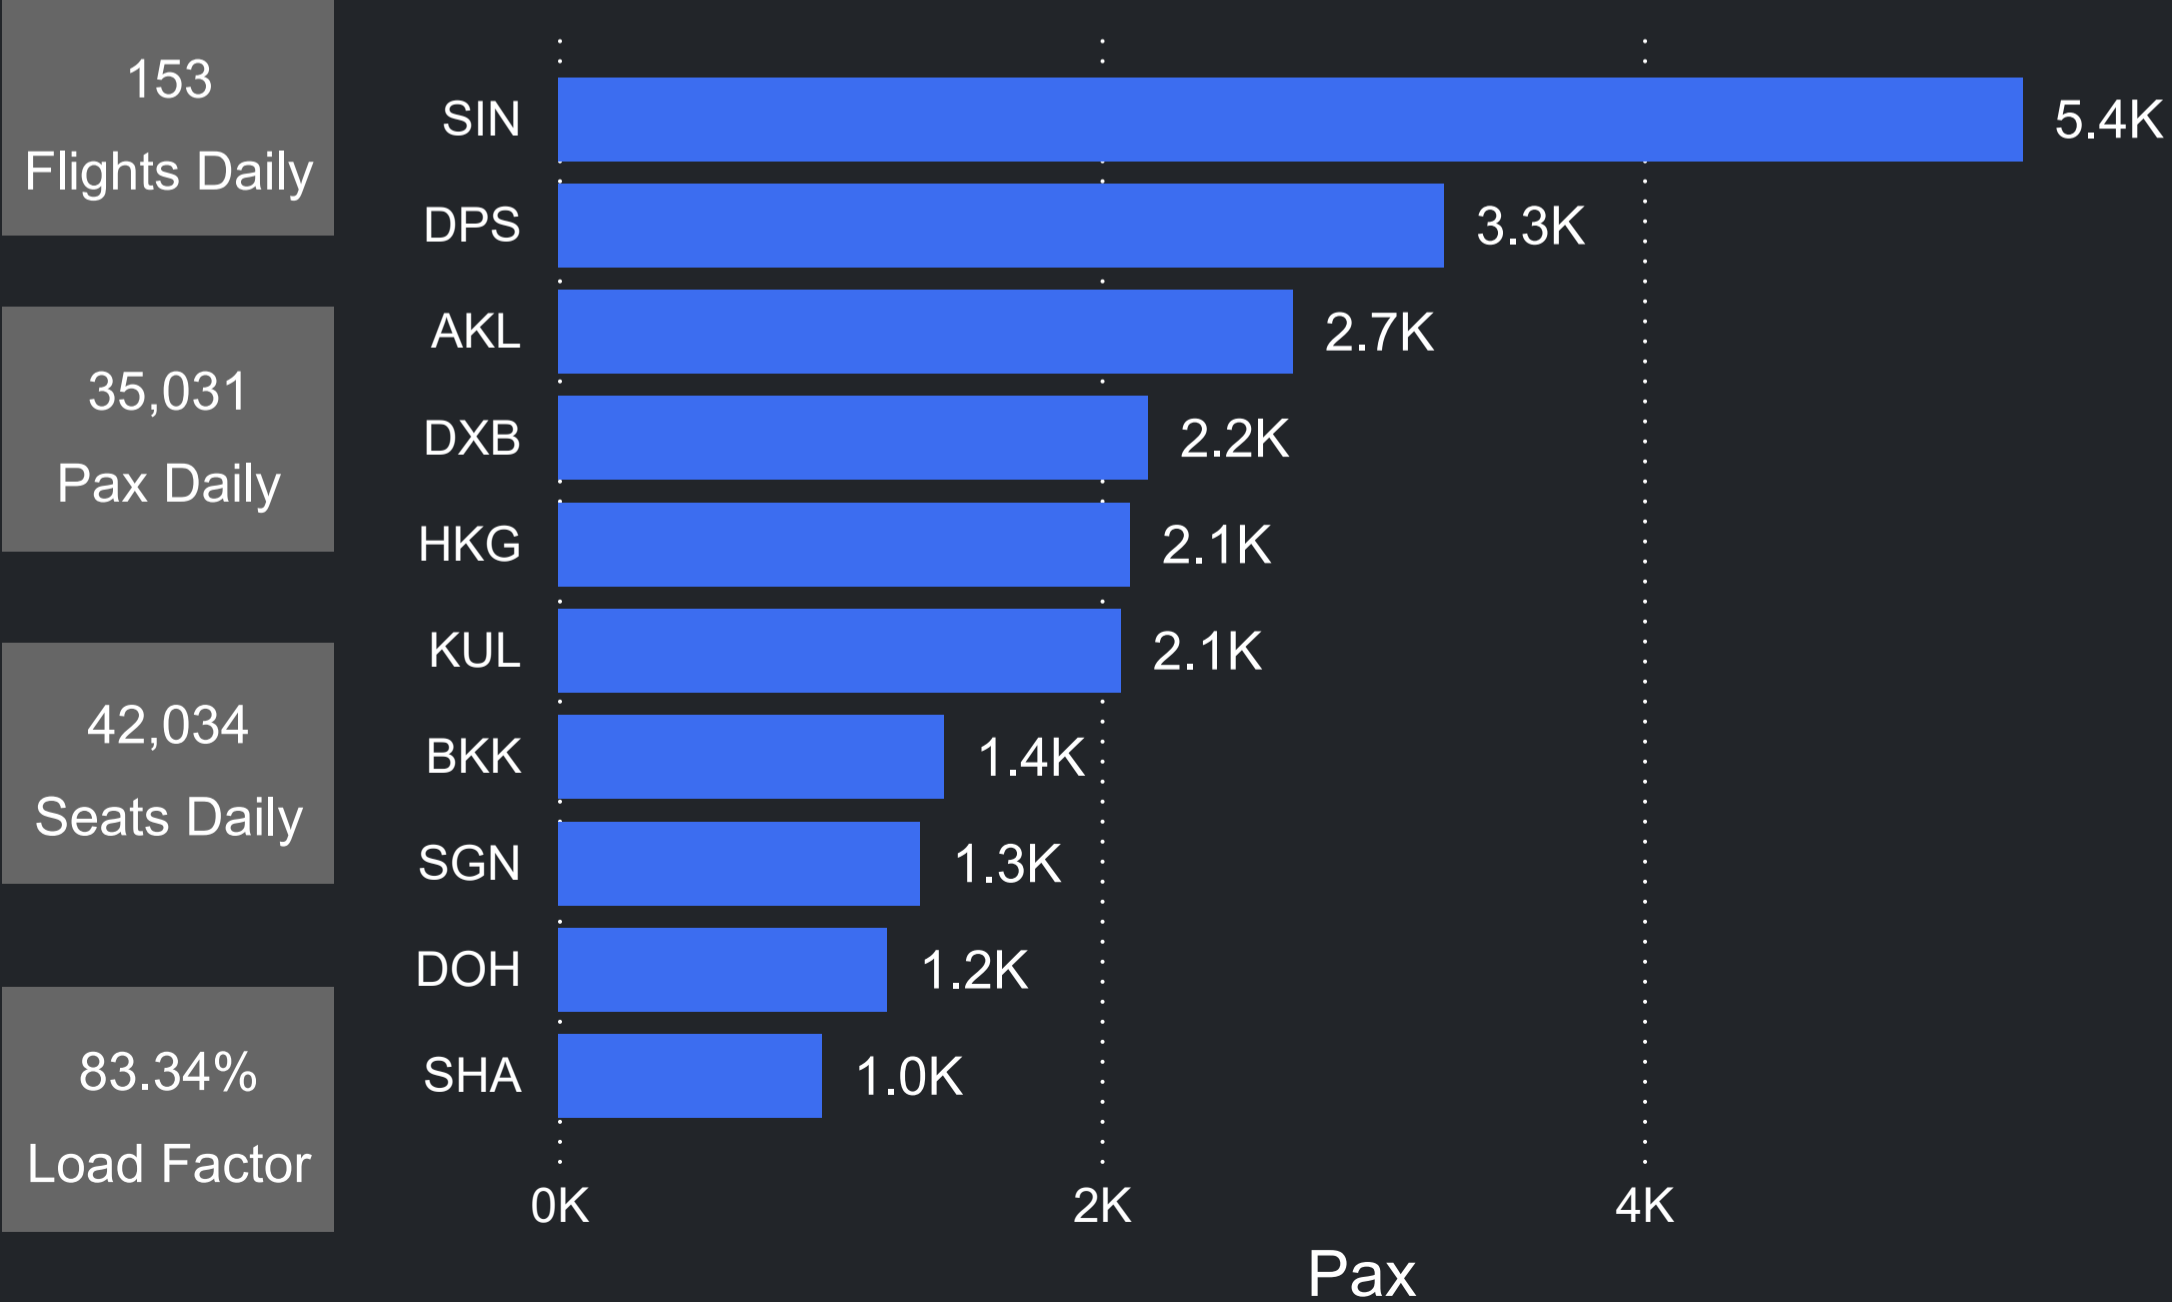

Top 10 Routes by Pax (Daily Average)

Month	Week	M	Tu	W	Th	F	Sa	Su	M	Tu	W	Th	F	Sa	Su
Apr 2026	17			22	23	24	25	26			33,378	28,394	36,581	37,568	35,486
	18	27	28	29	30				32,355	31,688	33,485	27,608			
May 2026	18					01	02	03					35,145	35,607	35,070
	19	04	05	06	07	08	09	10	31,927	27,700	28,424	27,418	31,739	33,049	32,963
	20	11	12	13	14	15	16	17	29,267	25,581	27,518	27,447	29,196	33,048	33,148
	21	18	19	20	21	22	23	24	29,285	24,141	27,113	27,621	30,827	33,563	33,754
	22	25	26	27	28	29	30	31	29,605	26,359	27,613	29,018	32,370	35,588	33,676
Jun 2026	23	01	02	03	04	05	06	07	31,741	27,082	31,453	29,090	32,943	34,427	33,835
	24	08	09	10	11	12	13	14	31,237	29,356	30,861	29,520	34,275	35,399	36,490
	25	15	16	17	18	19	20	21	33,334	30,161	34,581	32,024	37,463	38,429	39,154
	26	22	23	24	25	26	27	28	36,425	34,017	37,413	34,658	39,438	39,941	40,571
	27	29	30						37,707	35,254					
	27			01	02	03	04	05			38,188	35,307	41,179	40,226	41,049
Jul 2026	28	06	07	08	09	10	11	12	39,709	35,856	38,507	34,464	40,787	40,020	40,843
	29	13	14	15	16	17	18	19	39,748	35,761	37,720	34,223	39,639	39,537	39,577
	30	20	21	22	23	24	25	26	38,351	34,775	35,588	33,304	37,118	38,011	38,411
	31	27	28	29	30	31			36,633	32,866	34,746	34,055	37,015		
	31						01	02						38,452	36,954
Aug 2026	32	03	04	05	06	07	08	09	35,498	32,264	33,315	32,502	37,664	38,215	37,047
	33	10	11	12	13	14	15	16	35,061	32,235	33,138	32,663	37,443	38,302	36,834
	34	17	18	19	20	21	22	23	35,178	30,877	32,883	31,600	37,044	37,917	36,240
	35	24	25	26	27	28	29	30	34,190	31,853	31,660	32,712	37,971	39,129	37,905
	36	31							34,989						
	36		01	02	03	04	05	06		32,406	33,920	31,809	37,227	38,481	37,935
Sep 2026	37	07	08	09	10	11	12	13	35,796	32,699	35,815	33,154	38,311	39,353	39,429
	38	14	15	16	17	18	19	20	37,606	35,252	38,349	35,405	41,493	41,622	41,026
	39	21	22	23	24	25	26	27	39,234	36,614	39,869	35,888	41,662	41,346	41,473
	40	28	29	30					38,705	36,125	39,581				
Oct 2026	40				01	02	03	04				35,391	40,655	40,737	39,281
	41	05	06	07					39,210	35,891	38,960