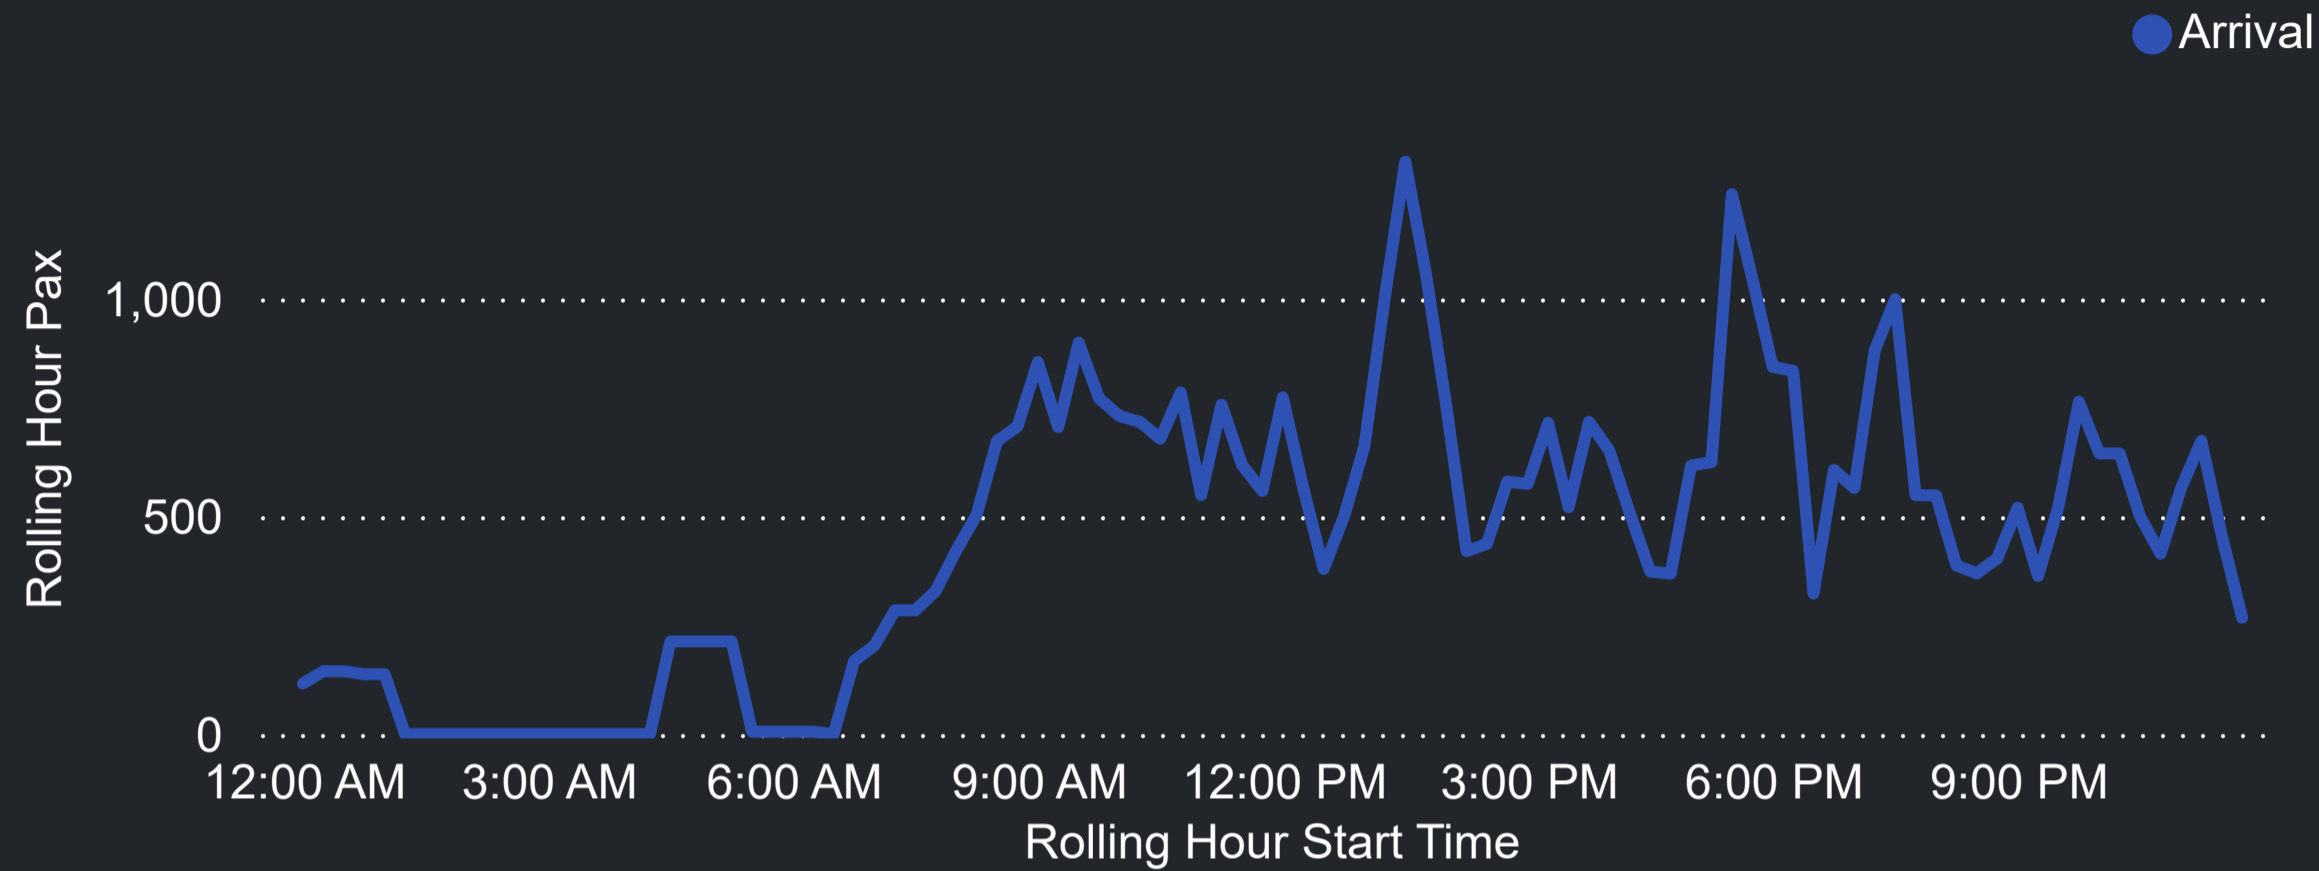

Airport Operations Plan - Terminal 4 Arrivals

Pax Heat Map

Rolling Hour Pax (Daily Average)