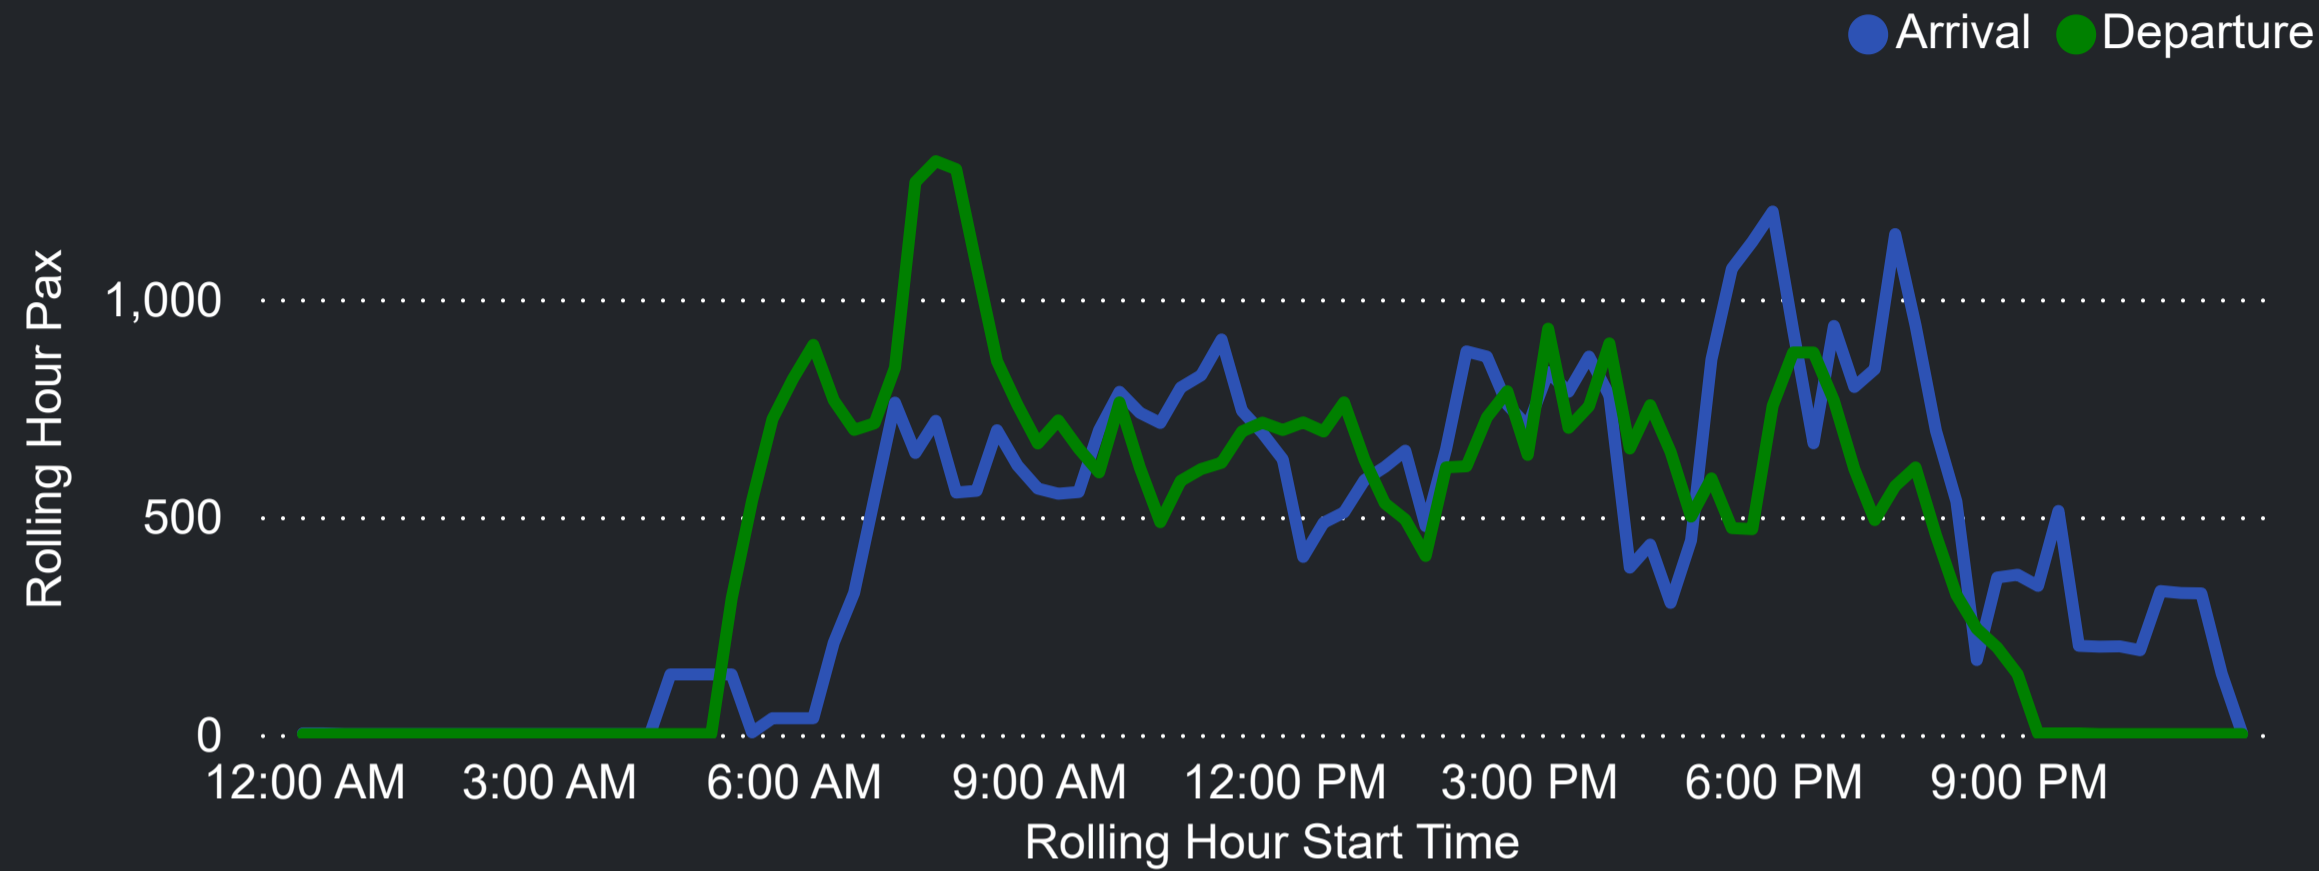

Airport Operations Plan - All Terminals

Pax Heat Map

Rolling Hour Pax (Daily Average)

Top 10 Routes by Pax (Daily Average)

634
Flights Daily

102,375
Pax Daily

121,900
Seats Daily

83.98%
Load Factor

Airport Operations Plan - Terminal 1

Pax Heat Map

Rolling Hour Pax (Daily Average)

Top 10 Routes by Pax (Daily Average)

184
Flights Daily

21,624
Pax Daily

28,162
Seats Daily

76.78%
Load Factor

Airport Operations Plan - Terminal 3 & 4 Departures

Pax Heat Map

Rolling Hour Pax (Daily Average)

Top 10 Routes by Pax (Daily Average)

148
Flights Daily

22,907
Pax Daily

25,865
Seats Daily

88.56%
Load Factor