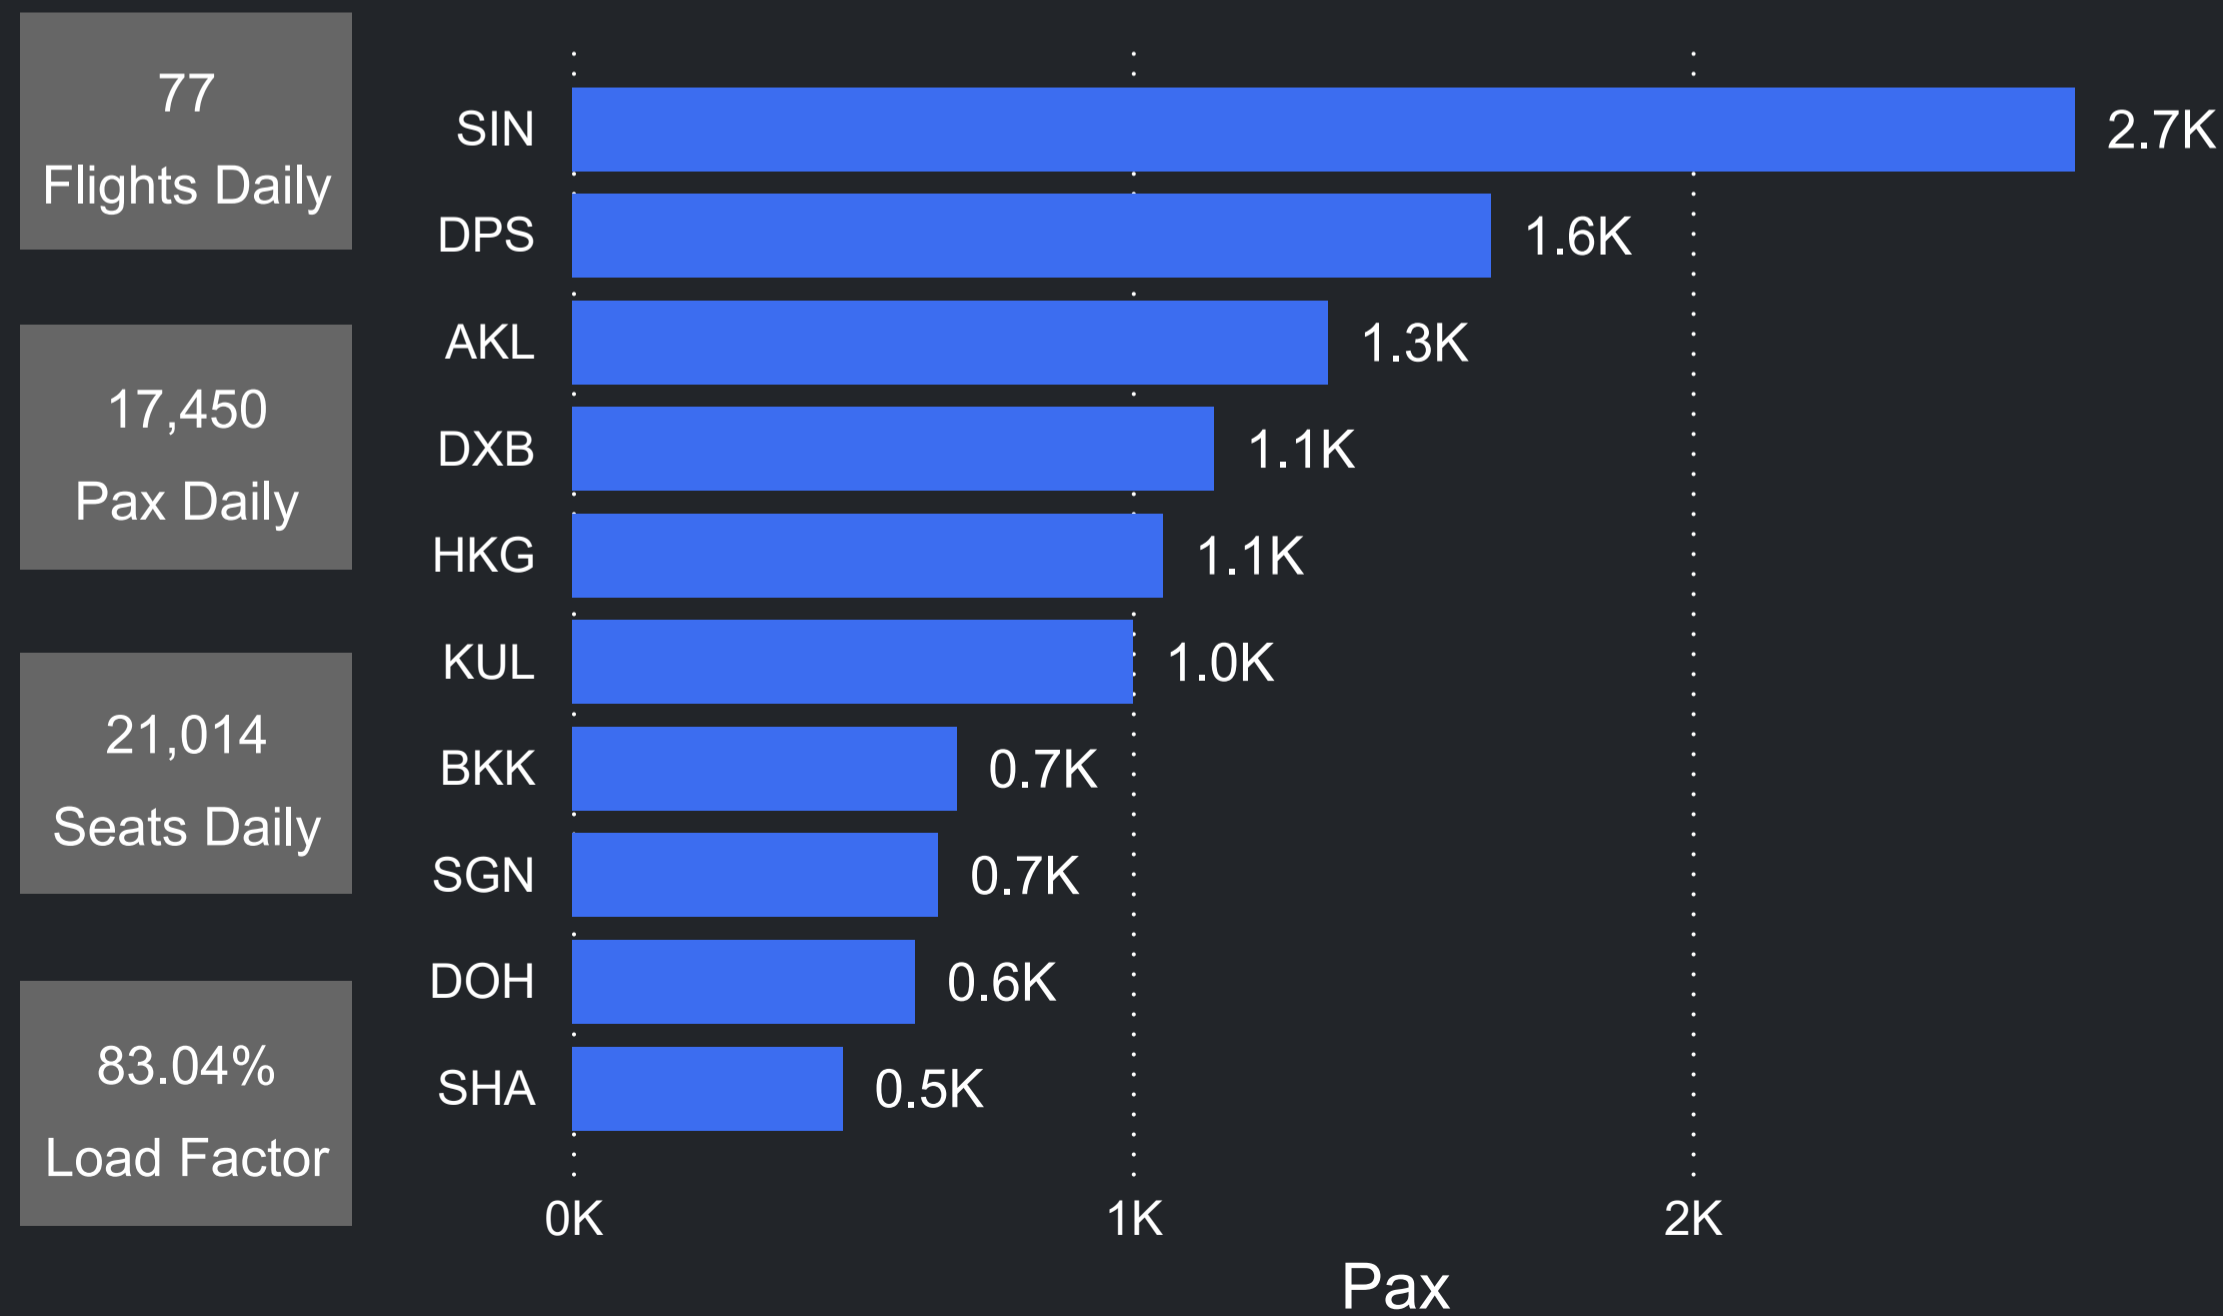

Top 10 Routes by Pax (Daily Average)

Month	Week	M	Tu	W	Th	F	Sa	Su	M	Tu	W	Th	F	Sa	Su
Apr 2026	17			22	23	24	25	26			16,152	12,771	18,471	18,503	17,054
	18	27	28	29	30				16,356	15,379	15,608	12,492			
May 2026	18					01	02	03					16,982	16,996	17,486
	19	04	05	06	07	08	09	10	16,602	13,671	15,208	13,755	16,068	15,934	16,333
	20	11	12	13	14	15	16	17	15,377	12,696	15,136	14,029	15,004	16,215	16,739
	21	18	19	20	21	22	23	24	15,417	11,456	14,555	14,022	15,491	16,526	16,868
	22	25	26	27	28	29	30	31	15,528	13,032	14,927	14,493	16,190	17,381	17,075
Jun 2026	23	01	02	03	04	05	06	07	17,006	14,132	17,550	16,075	17,882	17,890	17,396
	24	08	09	10	11	12	13	14	15,461	14,873	16,845	15,490	17,964	18,089	18,885
	25	15	16	17	18	19	20	21	17,371	15,732	18,890	16,908	19,920	19,937	20,588
	26	22	23	24	25	26	27	28	19,268	18,042	20,435	18,307	20,897	20,872	21,198
	27	29	30						19,795	18,148					
	27			01	02	03	04	05			19,808	17,560	20,479	19,572	20,119
Jul 2026	28	06	07	08	09	10	11	12	19,282	16,896	18,254	15,456	18,628	18,268	18,999
	29	13	14	15	16	17	18	19	18,464	16,190	17,674	15,397	18,017	17,780	18,068
	30	20	21	22	23	24	25	26	17,351	15,379	15,900	14,228	16,240	16,740	17,873
	31	27	28	29	30	31			16,778	14,255	16,046	15,427	16,289		
	31						01	02						17,875	17,898
Aug 2026	32	03	04	05	06	07	08	09	16,478	14,937	16,008	15,345	17,924	18,414	18,680
	33	10	11	12	13	14	15	16	17,291	15,892	17,050	16,526	18,977	18,988	19,004
	34	17	18	19	20	21	22	23	17,758	15,399	17,391	16,104	18,932	18,883	18,923
	35	24	25	26	27	28	29	30	17,673	16,140	16,738	16,720	19,469	19,800	19,342
	36	31							17,397						
	36		01	02	03	04	05	06		16,683	18,495	16,509	19,545	19,588	19,845
	37	07	08	09	10	11	12	13	18,768	17,147	19,524	17,576	20,358	20,392	20,831
Sep 2026	38	14	15	16	17	18	19	20	19,799	18,643	20,857	18,666	21,960	21,637	21,589
	39	21	22	23	24	25	26	27	20,350	18,830	20,611	17,848	20,695	20,126	20,403
	40	28	29	30					18,681	17,057	18,735				
	40				01	02	03	04				15,962	18,567	18,691	18,188
Oct 2026	41	05	06	07					17,980	16,605	18,039