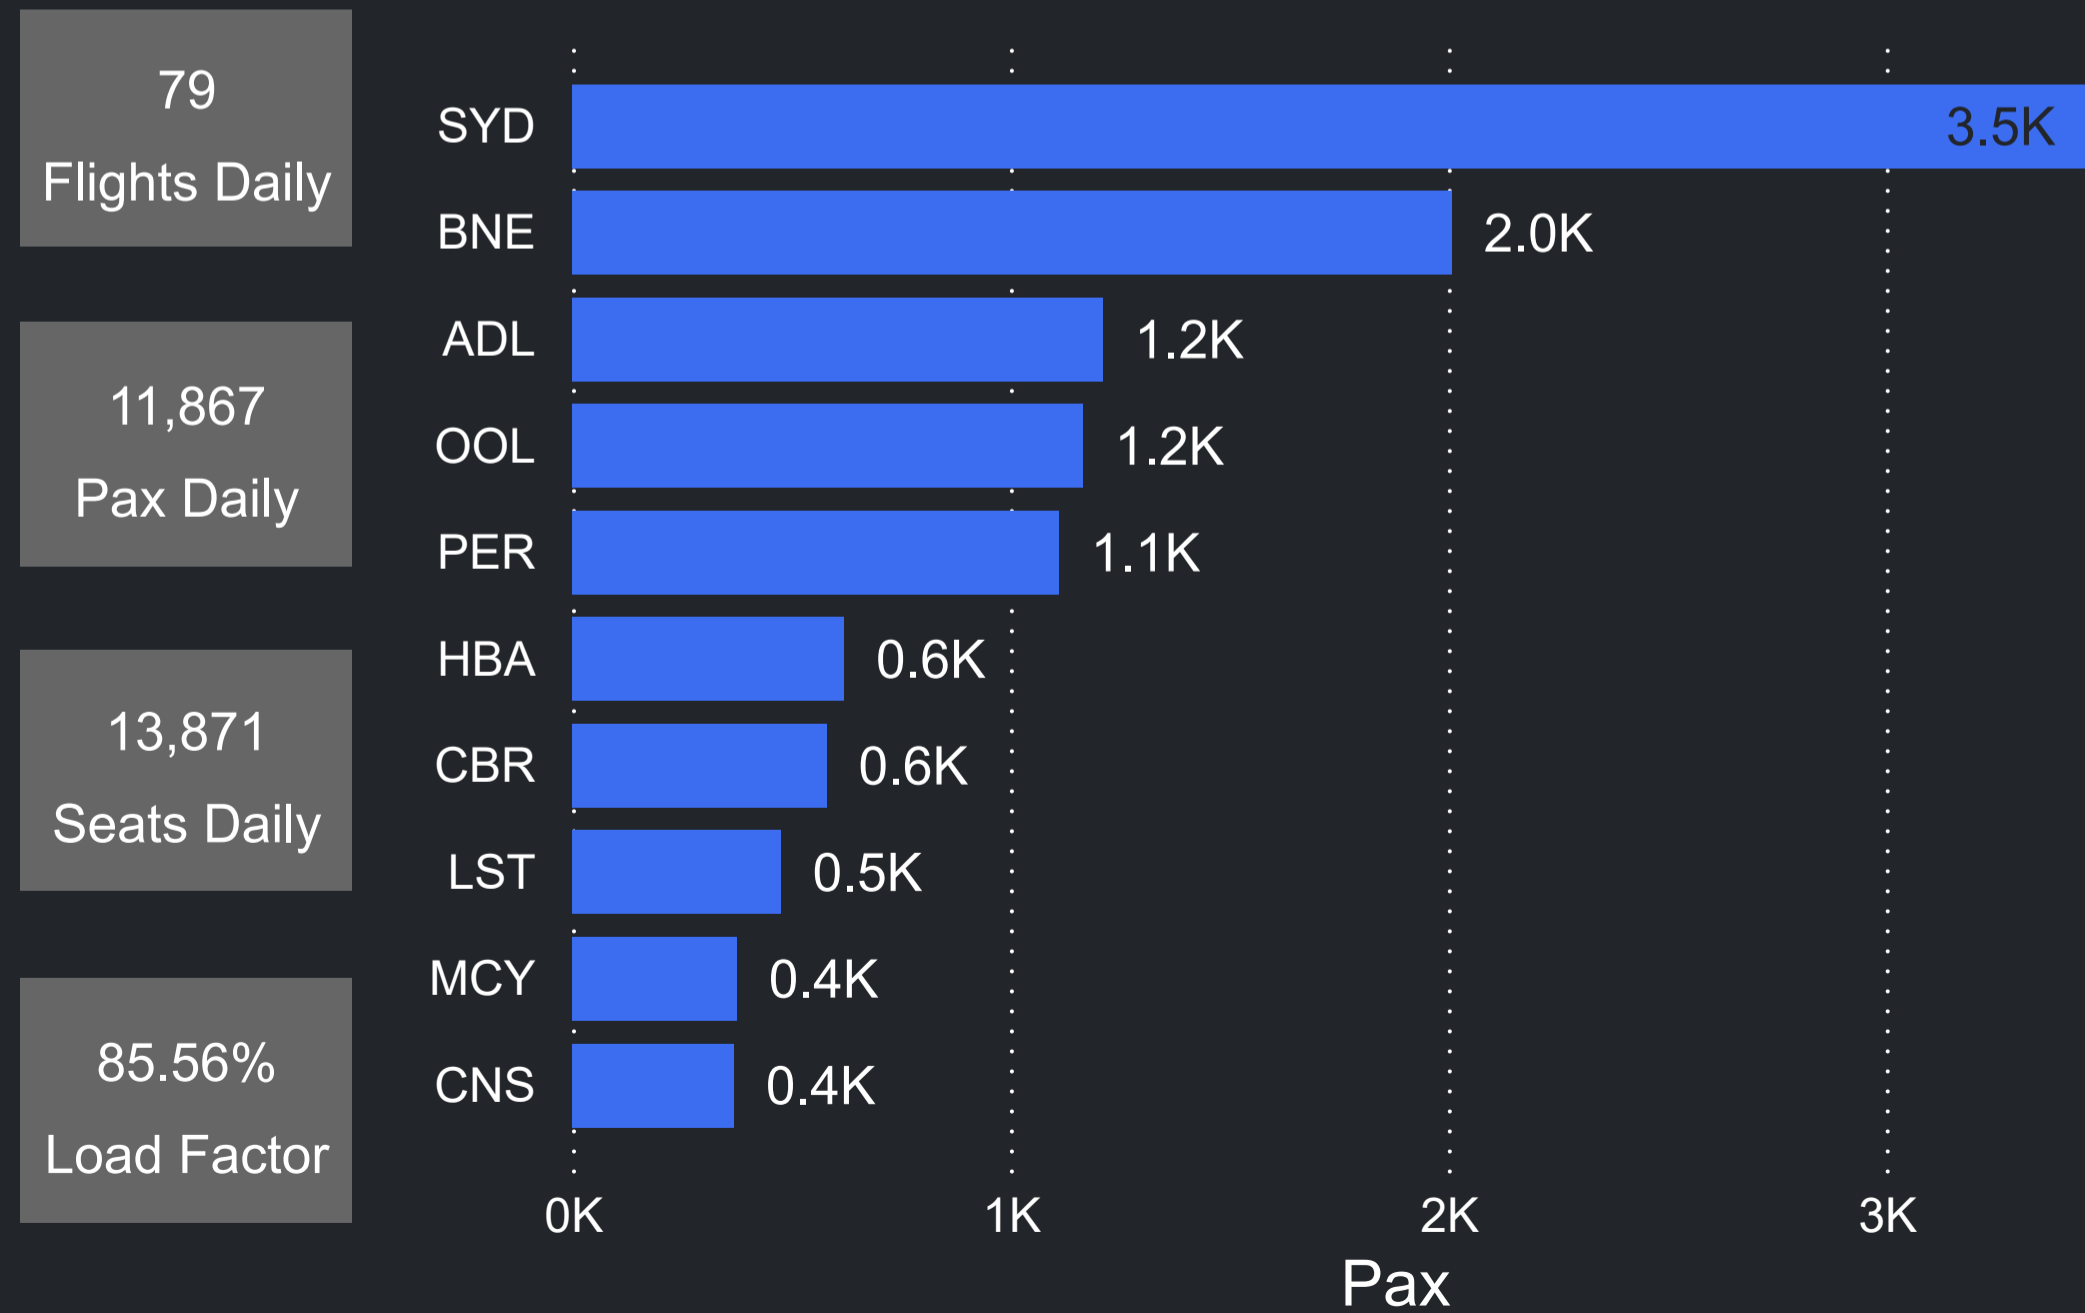

Top 10 Routes by Pax (Daily Average)

Month	Week	M	Tu	W	Th	F	Sa	Su	M	Tu	W	Th	F	Sa	Su
Apr 2026	17			22	23	24	25	26			9,638	11,570	14,163	8,782	11,985
	18	27	28	29	30				12,745	10,882	9,890	11,859			
May 2026	18					01	02	03					14,088	8,032	12,099
	19	04	05	06	07	08	09	10	11,812	9,640	9,666	12,464	13,754	7,658	11,468
	20	11	12	13	14	15	16	17	10,121	8,685	9,239	12,525	13,451	7,653	12,229
	21	18	19	20	21	22	23	24	10,675	9,101	9,648	12,551	13,994	7,205	11,615
	22	25	26	27	28	29	30	31	9,956	8,303	8,632	12,026	13,546	7,118	11,578
Jun 2026	23	01	02	03	04	05	06	07	9,582	8,254	8,851	12,848	15,090	8,488	8,505
	24	08	09	10	11	12	13	14	12,725	10,715	9,515	11,896	13,307	7,783	11,990
	25	15	16	17	18	19	20	21	11,932	9,848	10,463	13,407	14,580	8,136	11,751
	26	22	23	24	25	26	27	28	11,567	9,626	10,001	12,784	14,230	8,747	11,758
	27	29	30						11,390	9,844					
Jul 2026	27			01	02	03	04	05			10,667	14,240	15,909	11,084	14,257
	28	06	07	08	09	10	11	12	14,281	11,900	12,168	15,148	16,593	11,666	14,920
	29	13	14	15	16	17	18	19	14,472	11,923	11,360	14,097	14,830	10,025	13,426
	30	20	21	22	23	24	25	26	11,854	10,625	11,309	13,857	15,488	9,837	12,299
	31	27	28	29	30	31			11,877	10,235	11,175	14,105	15,067		
Aug 2026	31						01	02						9,271	12,695
	32	03	04	05	06	07	08	09	11,450	9,752	9,954	13,091	14,906	8,702	12,707
	33	10	11	12	13	14	15	16	12,745	9,975	10,622	13,416	15,520	9,141	12,789
	34	17	18	19	20	21	22	23	12,731	9,906	10,435	13,570	15,388	8,791	12,497
	35	24	25	26	27	28	29	30	12,593	9,694	9,936	13,101	14,711	8,519	12,703
	36	31							12,134						
Sep 2026	36		01	02	03	04	05	06		10,331	10,465	13,594	15,490	8,448	12,683
	37	07	08	09	10	11	12	13	12,373	10,944	11,262	13,970	15,419	9,135	12,876
	38	14	15	16	17	18	19	20	12,150	10,725	10,877	13,708	15,056	9,305	13,117
	39	21	22	23	24	25	26	27	11,968	10,843	11,703	15,218	16,528	12,226	16,250
Oct 2026	40	28	29	30					14,840	13,214	13,533				
	40				01	02	03	04				16,023	17,119	12,135	14,689
Oct 2026	41	05	06	07					15,328	13,579	12,614