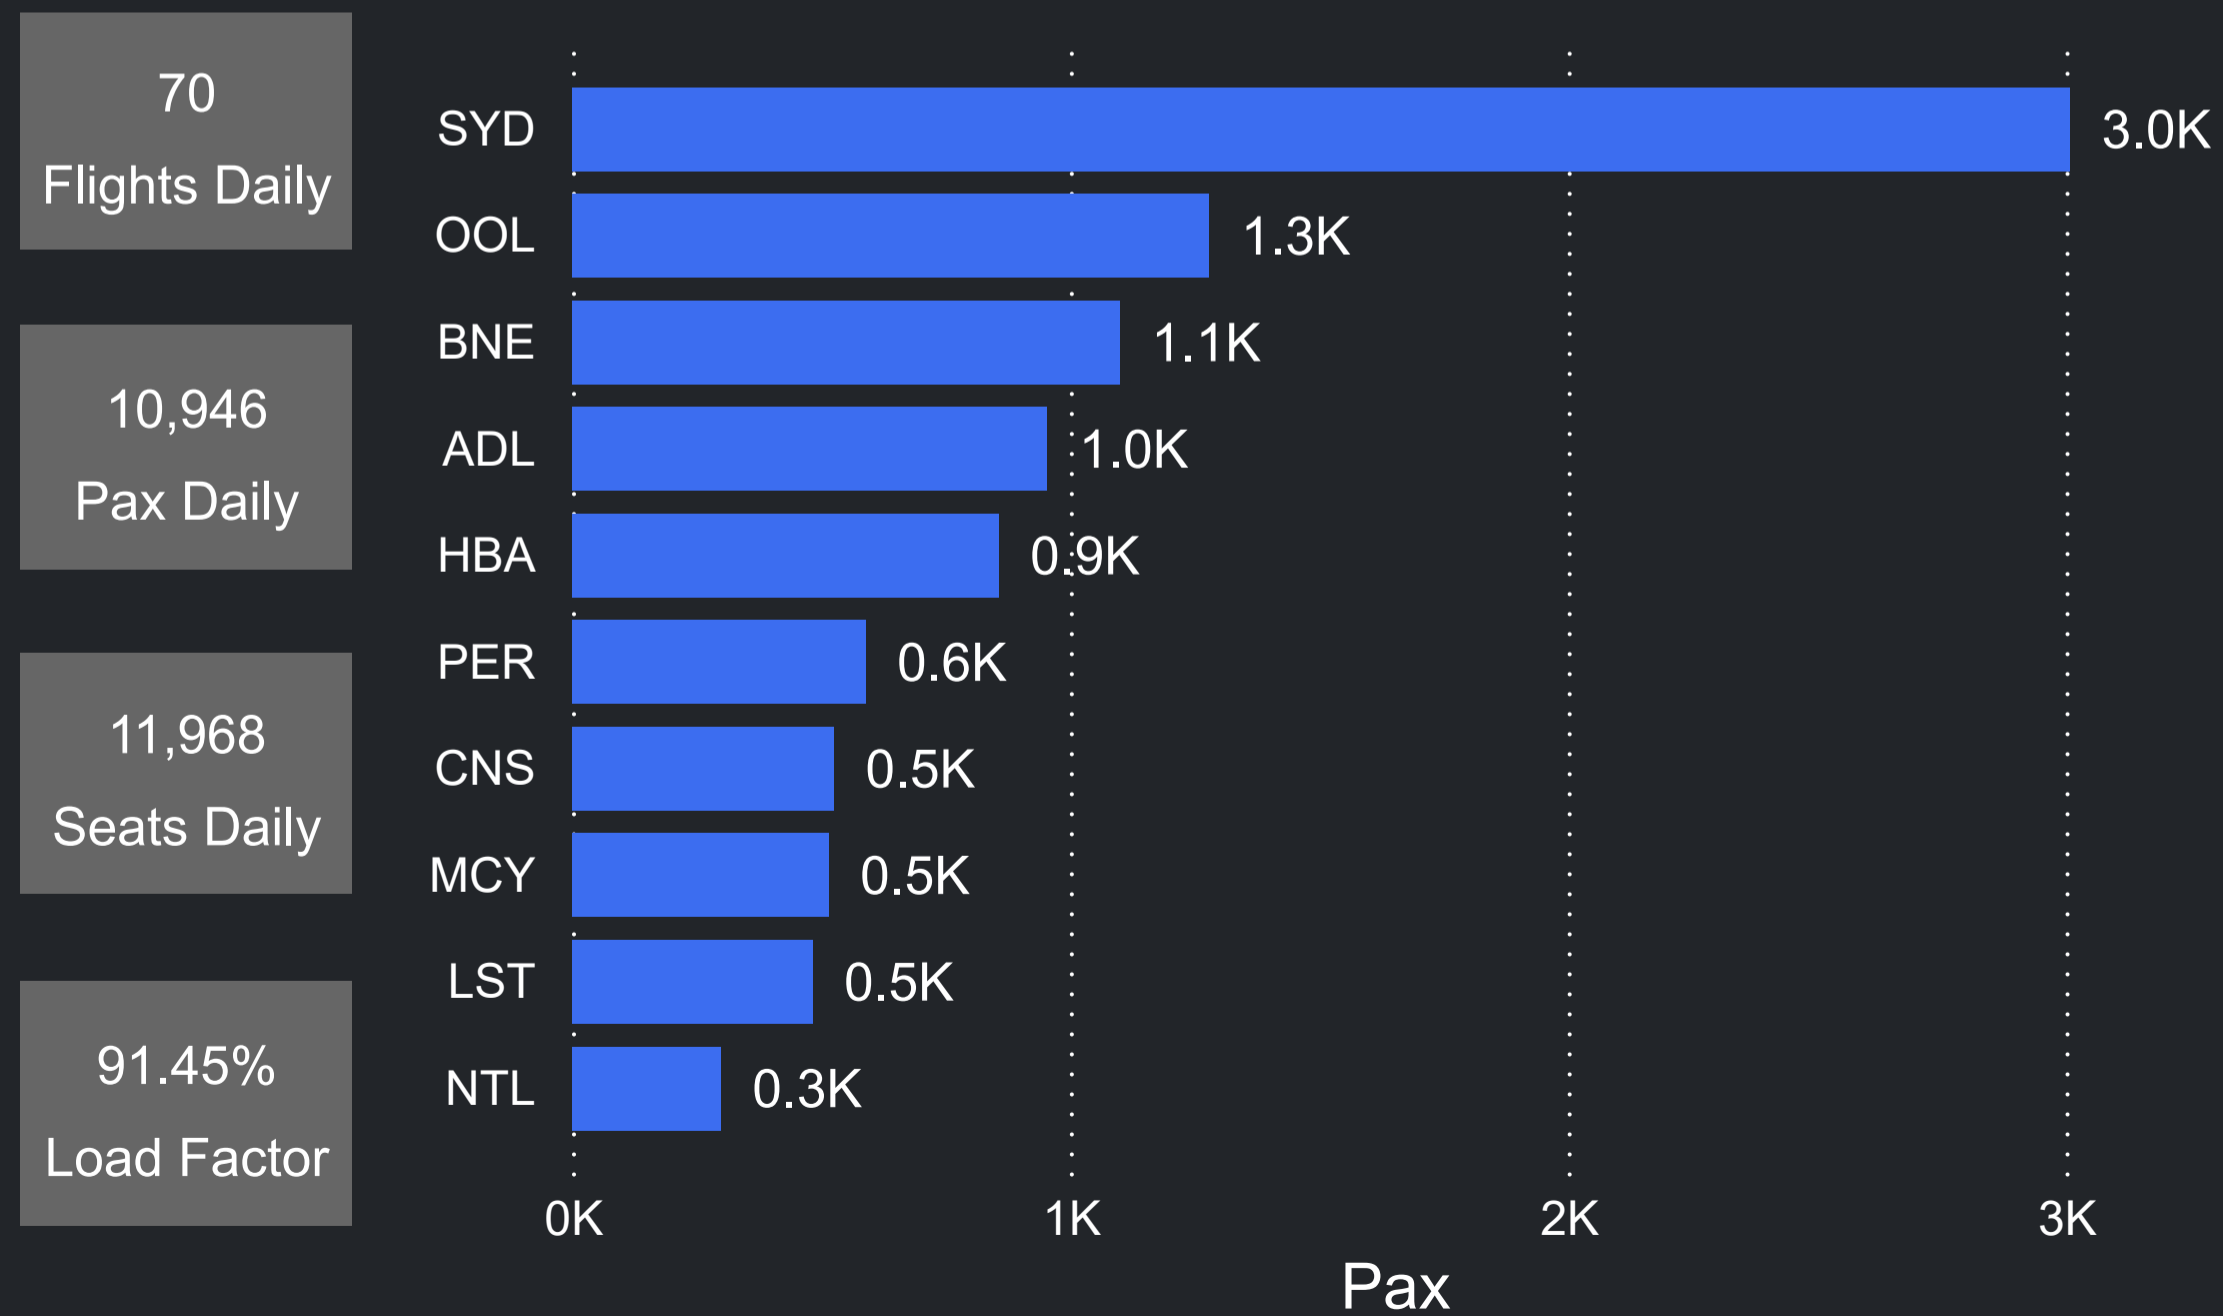

Top 10 Routes by Pax (Daily Average)

Month	Week	M	Tu	W	Th	F	Sa	Su	M	Tu	W	Th	F	Sa	Su	
Apr 2026	17			22	23	24	25	26			10,825	11,210	11,288	10,630	11,906	
	18	27	28	29	30				10,138	9,272	9,226	9,933				
May 2026	18					01	02	03					11,208	9,444	10,702	
	19	04	05	06	07	08	09	10	9,609	8,607	7,979	9,332	10,499	8,989	10,314	
	20	11	12	13	14	15	16	17	9,794	8,237	8,205	9,277	10,092	9,348	10,140	
	21	18	19	20	21	22	23	24	9,393	8,344	8,904	9,427	9,803	9,348	10,121	
	22	25	26	27	28	29	30	31	9,201	7,954	7,985	9,087	10,075	8,919	10,179	
Jun 2026	23	01	02	03	04	05	06	07	8,917	7,588	8,311	9,274	10,431	9,362	9,815	
	24	08	09	10	11	12	13	14	9,863	9,721	8,723	9,218	10,654	9,860	10,329	
	25	15	16	17	18	19	20	21	9,670	8,998	8,747	9,753	10,547	9,582	10,144	
	26	22	23	24	25	26	27	28	11,152	9,244	9,329	10,304	12,057	10,161	11,450	
	27	29	30						11,208	10,726						
	28			01	02	03	04	05			12,356	13,096	12,939	13,168	12,858	
Jul 2026	28	06	07	08	09	10	11	12	12,890	13,466	13,478	13,557	13,325	13,456	13,172	
	29	13	14	15	16	17	18	19	13,227	13,516	13,359	13,231	12,863	13,207	12,930	
	30	20	21	22	23	24	25	26	12,294	12,153	12,505	13,031	12,853	12,918	12,690	
	31	27	28	29	30	31			10,229	9,383	9,770	10,872	10,852			
	31						01	02							10,687	10,474
	32	03	04	05	06	07	08	09	10,151	10,133	9,531	10,567	10,987	10,762	10,541	
Aug 2026	33	10	11	12	13	14	15	16	10,662	10,340	9,952	10,821	11,104	10,923	10,575	
	34	17	18	19	20	21	22	23	10,576	10,310	9,851	10,832	10,907	10,810	10,625	
	35	24	25	26	27	28	29	30	10,627	10,049	9,571	10,400	10,479	10,041	10,200	
	36	31							10,488							
	36		01	02	03	04	05	06		9,990	9,447	10,507	10,894	10,473	10,523	
	37	07	08	09	10	11	12	13	12,260	12,233	12,511	12,964	12,627	12,712	12,264	
Sep 2026	38	14	15	16	17	18	19	20	12,259	11,944	11,961	12,541	12,593	12,305	12,326	
	39	21	22	23	24	25	26	27	11,803	12,140	12,556	13,096	12,939	13,168	12,682	
	40	28	29	30					12,759	13,241	13,298					
	40				01	02	03	04				13,376	13,144	13,278	13,172	
Oct 2026	41	05	06	07					13,227	13,516	13,359