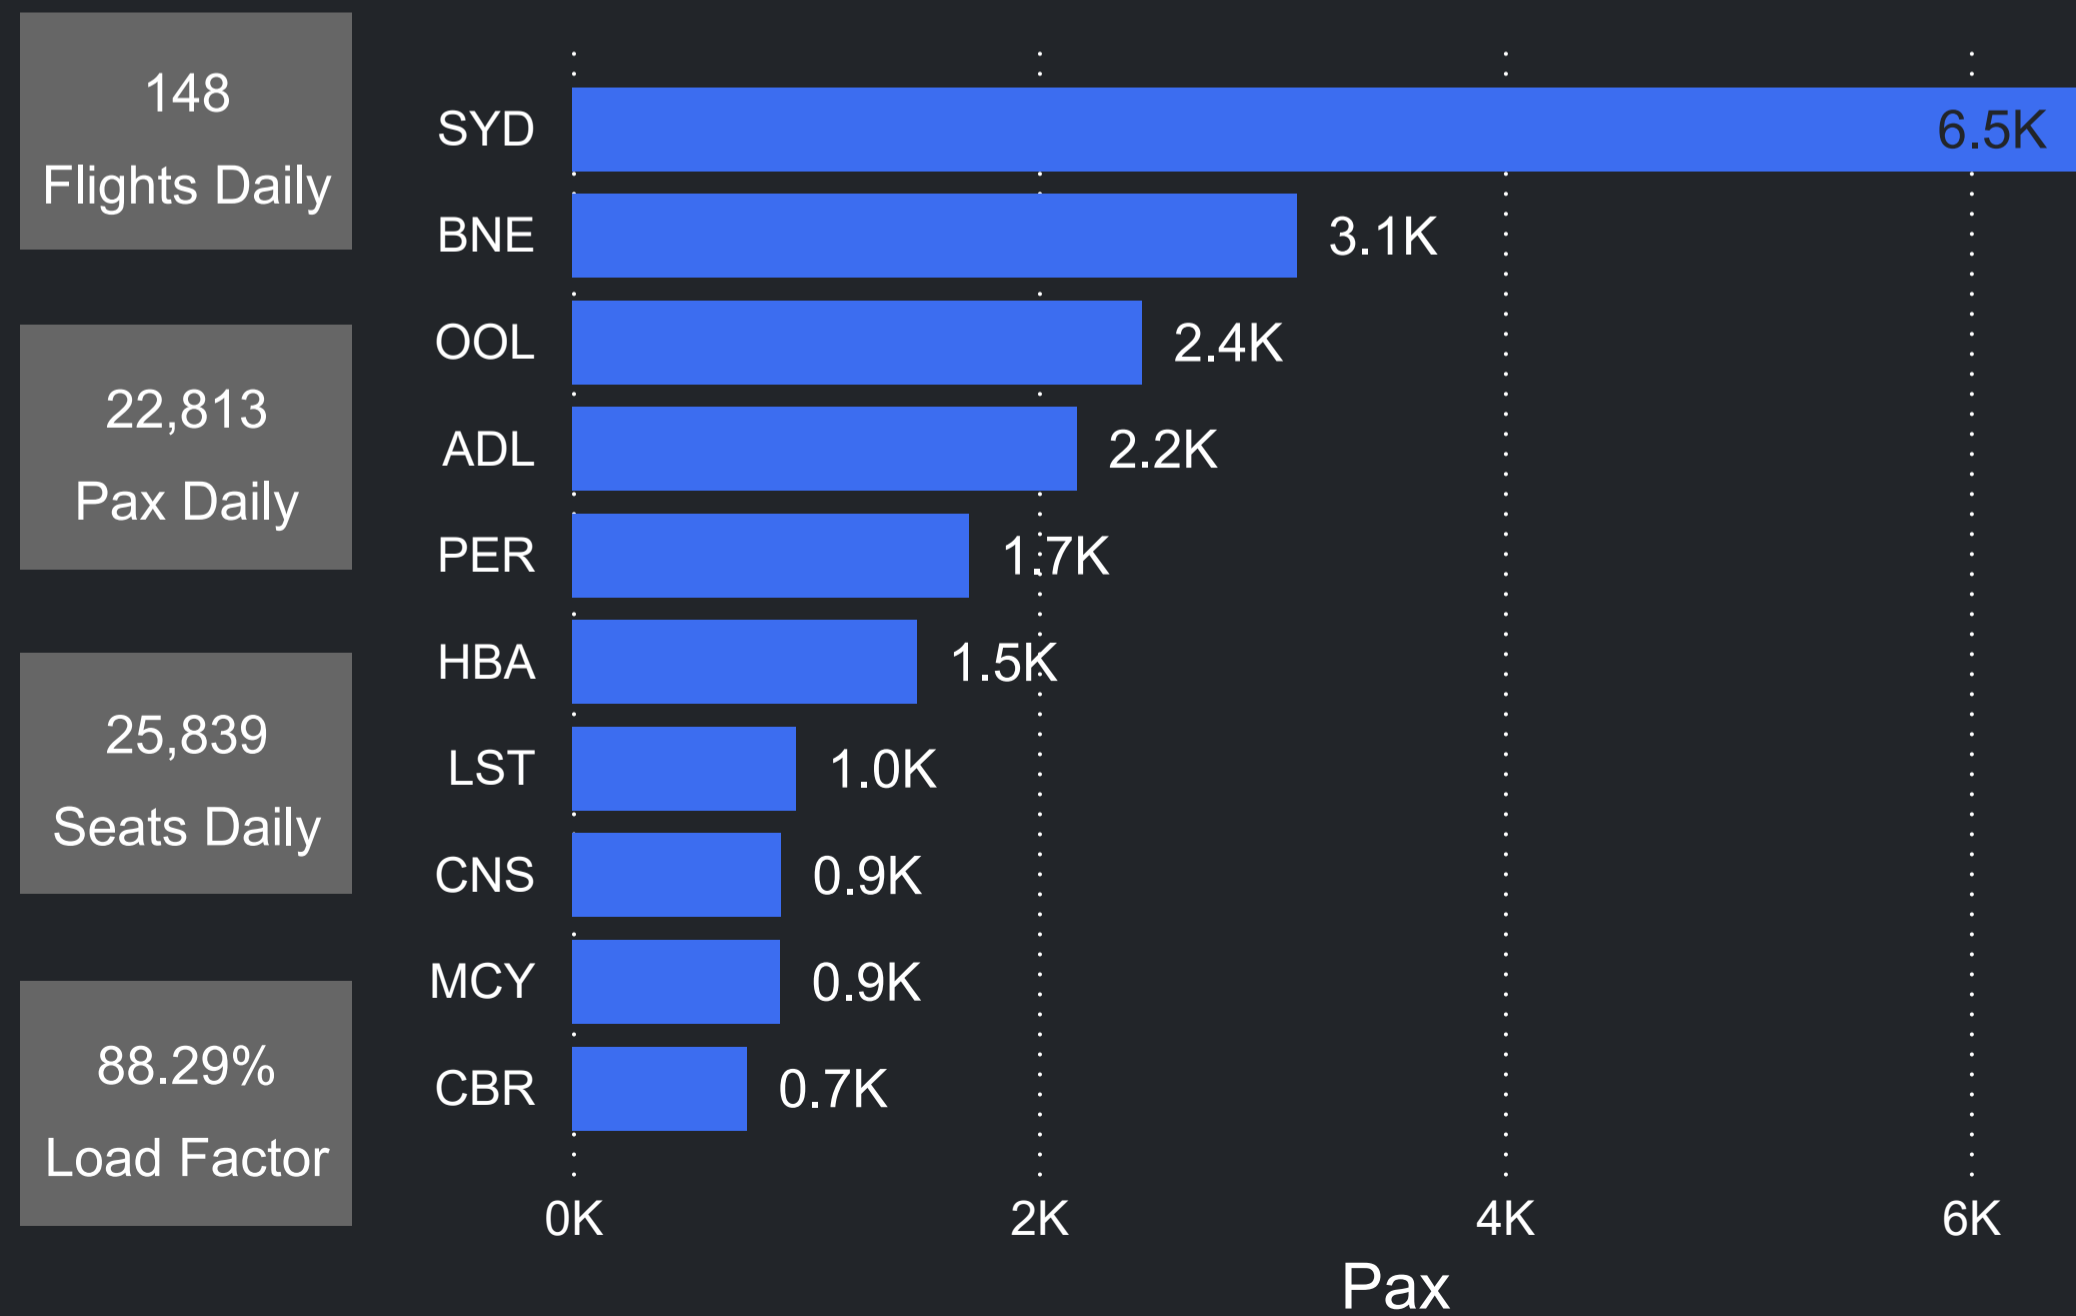

Top 10 Routes by Pax (Daily Average)

Month	Week	M	Tu	W	Th	F	Sa	Su	M	Tu	W	Th	F	Sa	Su
Apr 2026	17			22	23	24	25	26			20,463	22,780	25,451	19,412	23,891
	18	27	28	29	30				22,883	20,154	19,116	21,792			
May 2026	18					01	02	03					25,296	17,476	22,801
	19	04	05	06	07	08	09	10	21,421	18,247	17,645	21,796	24,253	16,647	21,782
	20	11	12	13	14	15	16	17	19,915	16,922	17,444	21,802	23,543	17,001	22,369
	21	18	19	20	21	22	23	24	20,068	17,445	18,552	21,978	23,797	16,553	21,736
	22	25	26	27	28	29	30	31	19,157	16,257	16,617	21,113	23,621	16,037	21,757
Jun 2026	23	01	02	03	04	05	06	07	18,499	15,842	17,162	22,122	25,521	17,850	18,320
	24	08	09	10	11	12	13	14	22,588	20,436	18,238	21,114	23,961	17,643	22,319
	25	15	16	17	18	19	20	21	21,602	18,846	19,210	23,160	25,127	17,718	21,895
	26	22	23	24	25	26	27	28	22,719	18,870	19,330	23,088	26,287	18,908	23,208
	27	29	30						22,598	20,570					
	27			01	02	03	04	05			23,023	27,336	28,848	24,252	27,115
Jul 2026	28	06	07	08	09	10	11	12	27,171	25,366	25,646	28,705	29,918	25,122	28,092
	29	13	14	15	16	17	18	19	27,699	25,439	24,719	27,328	27,693	23,232	26,356
	30	20	21	22	23	24	25	26	24,148	22,778	23,814	26,888	28,341	22,755	24,989
	31	27	28	29	30	31			22,106	19,618	20,945	24,977	25,919		
	31						01	02						19,958	23,169
Aug 2026	32	03	04	05	06	07	08	09	21,601	19,885	19,485	23,658	25,893	19,464	23,248
	33	10	11	12	13	14	15	16	23,407	20,315	20,574	24,237	26,624	20,064	23,364
	34	17	18	19	20	21	22	23	23,307	20,216	20,286	24,402	26,295	19,601	23,122
	35	24	25	26	27	28	29	30	23,220	19,743	19,507	23,501	25,190	18,560	22,903
	36	31							22,622						
	36		01	02	03	04	05	06		20,321	19,912	24,101	26,384	18,921	23,206
	37	07	08	09	10	11	12	13	24,633	23,177	23,773	26,934	28,046	21,847	25,140
Sep 2026	38	14	15	16	17	18	19	20	24,409	22,669	22,838	26,249	27,649	21,610	25,443
	39	21	22	23	24	25	26	27	23,771	22,983	24,259	28,314	29,467	25,394	28,932
	40	28	29	30					27,599	26,455	26,831				
	40				01	02	03	04				29,399	30,263	25,413	27,861
Oct 2026	41	05	06	07					28,555	27,095	25,973