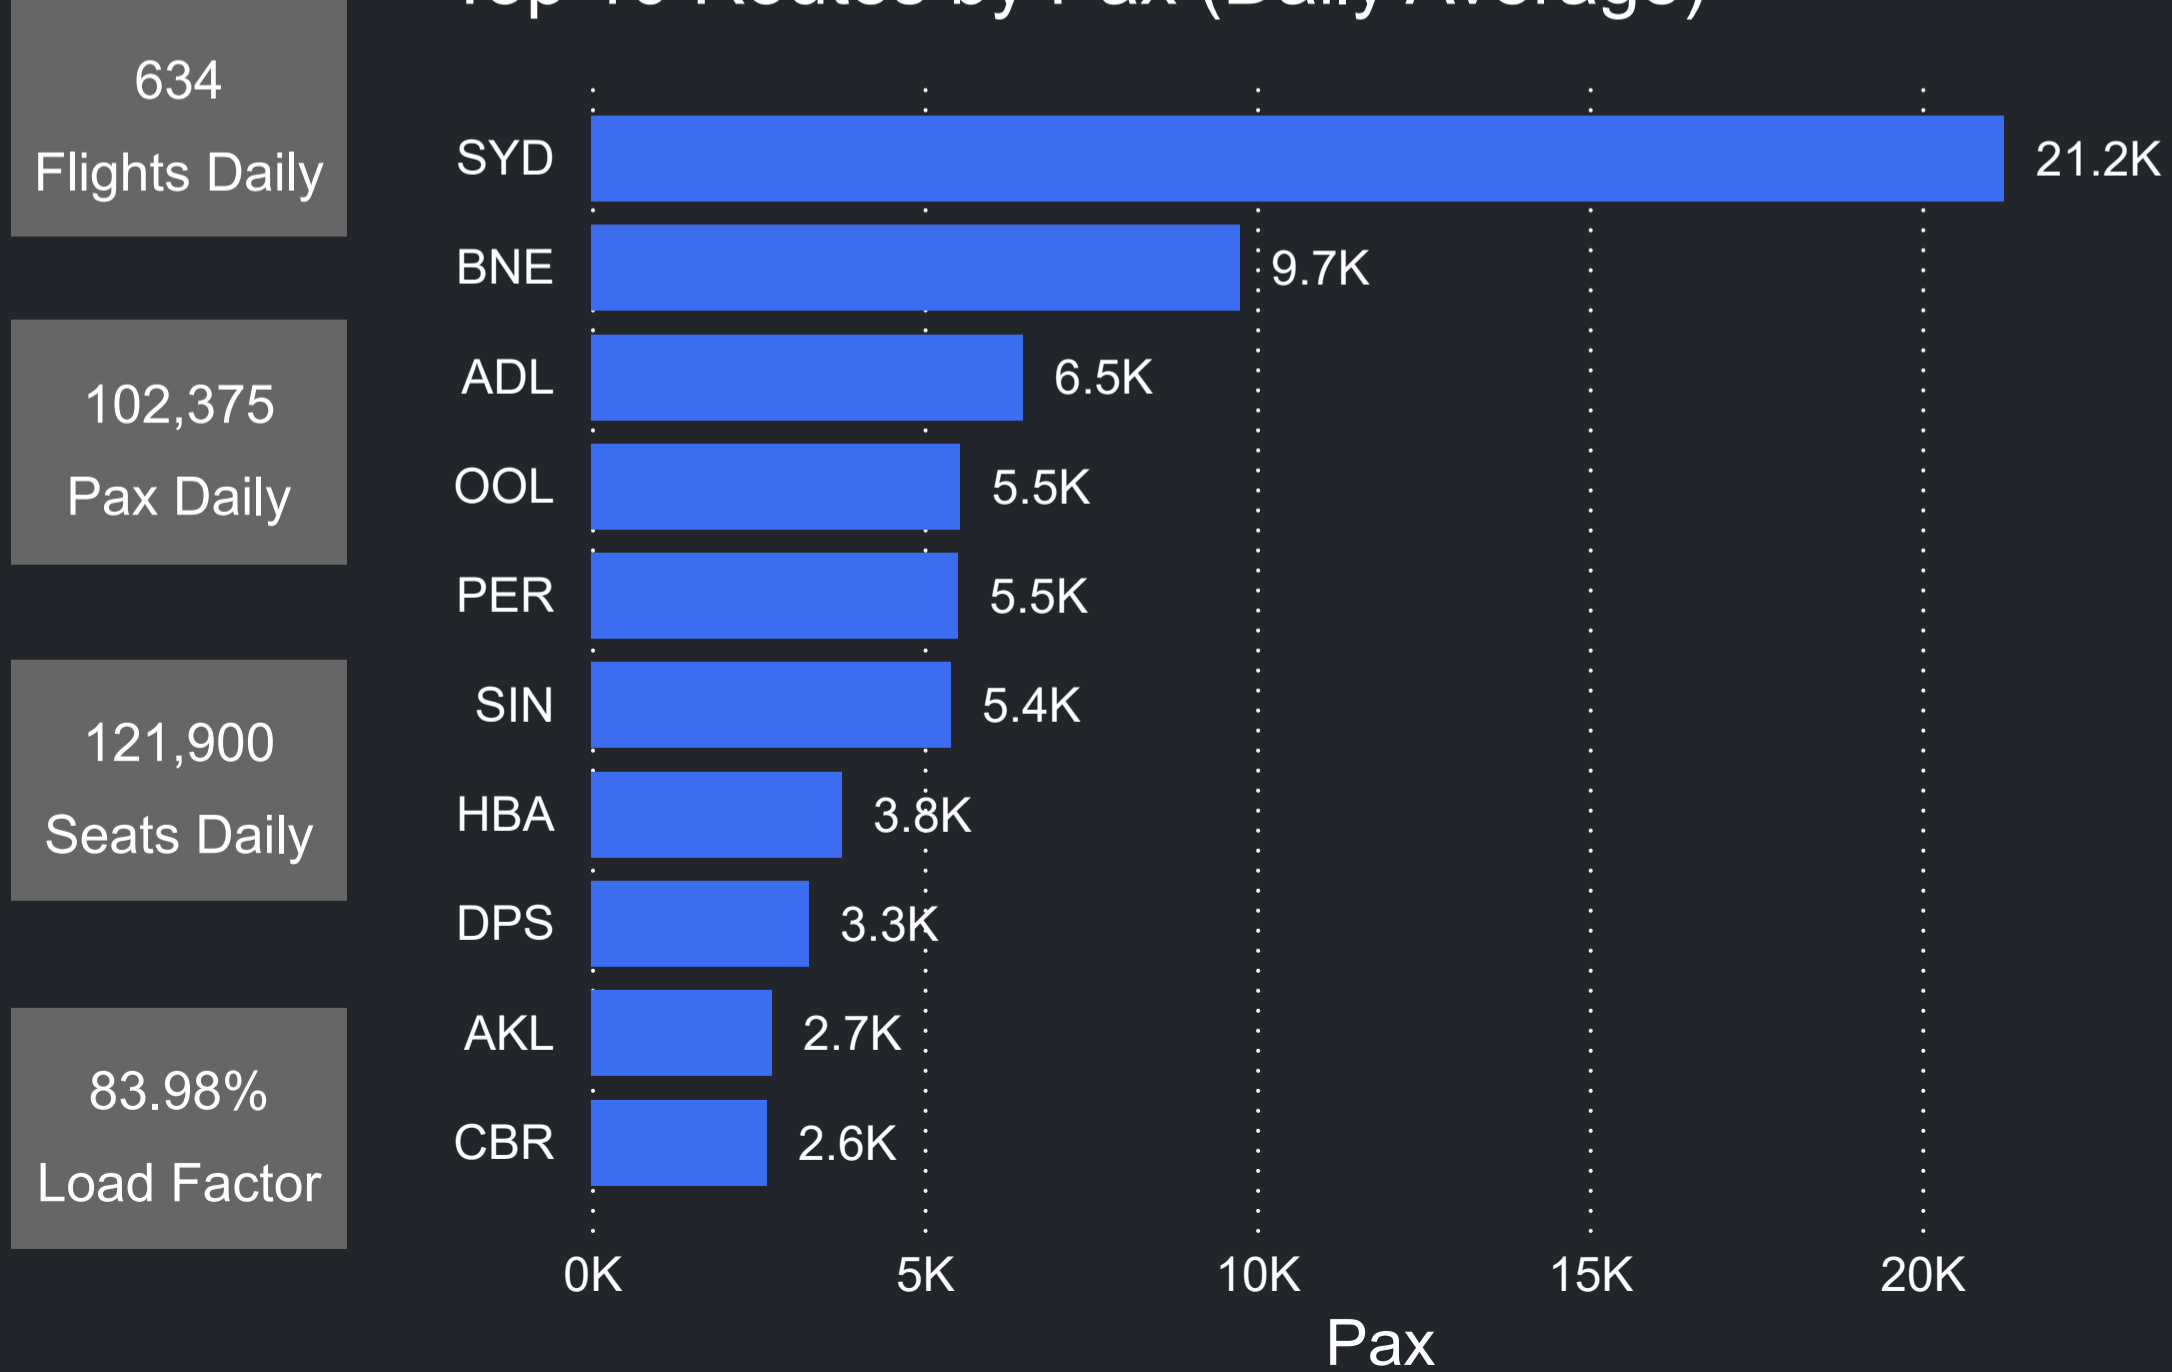

Airport Operations Plan - All Terminals

Pax Heat Map

Rolling Hour Pax (Daily Average)

Top 10 Routes by Pax (Daily Average)

634
Flights Daily

102,375
Pax Daily

121,900
Seats Daily

83.98%
Load Factor

Airport Operations Plan - Terminal 1

Pax Heat Map

Rolling Hour Pax (Daily Average)

Top 10 Routes by Pax (Daily Average)

184
Flights Daily

21,624
Pax Daily

28,162
Seats Daily

76.78%
Load Factor