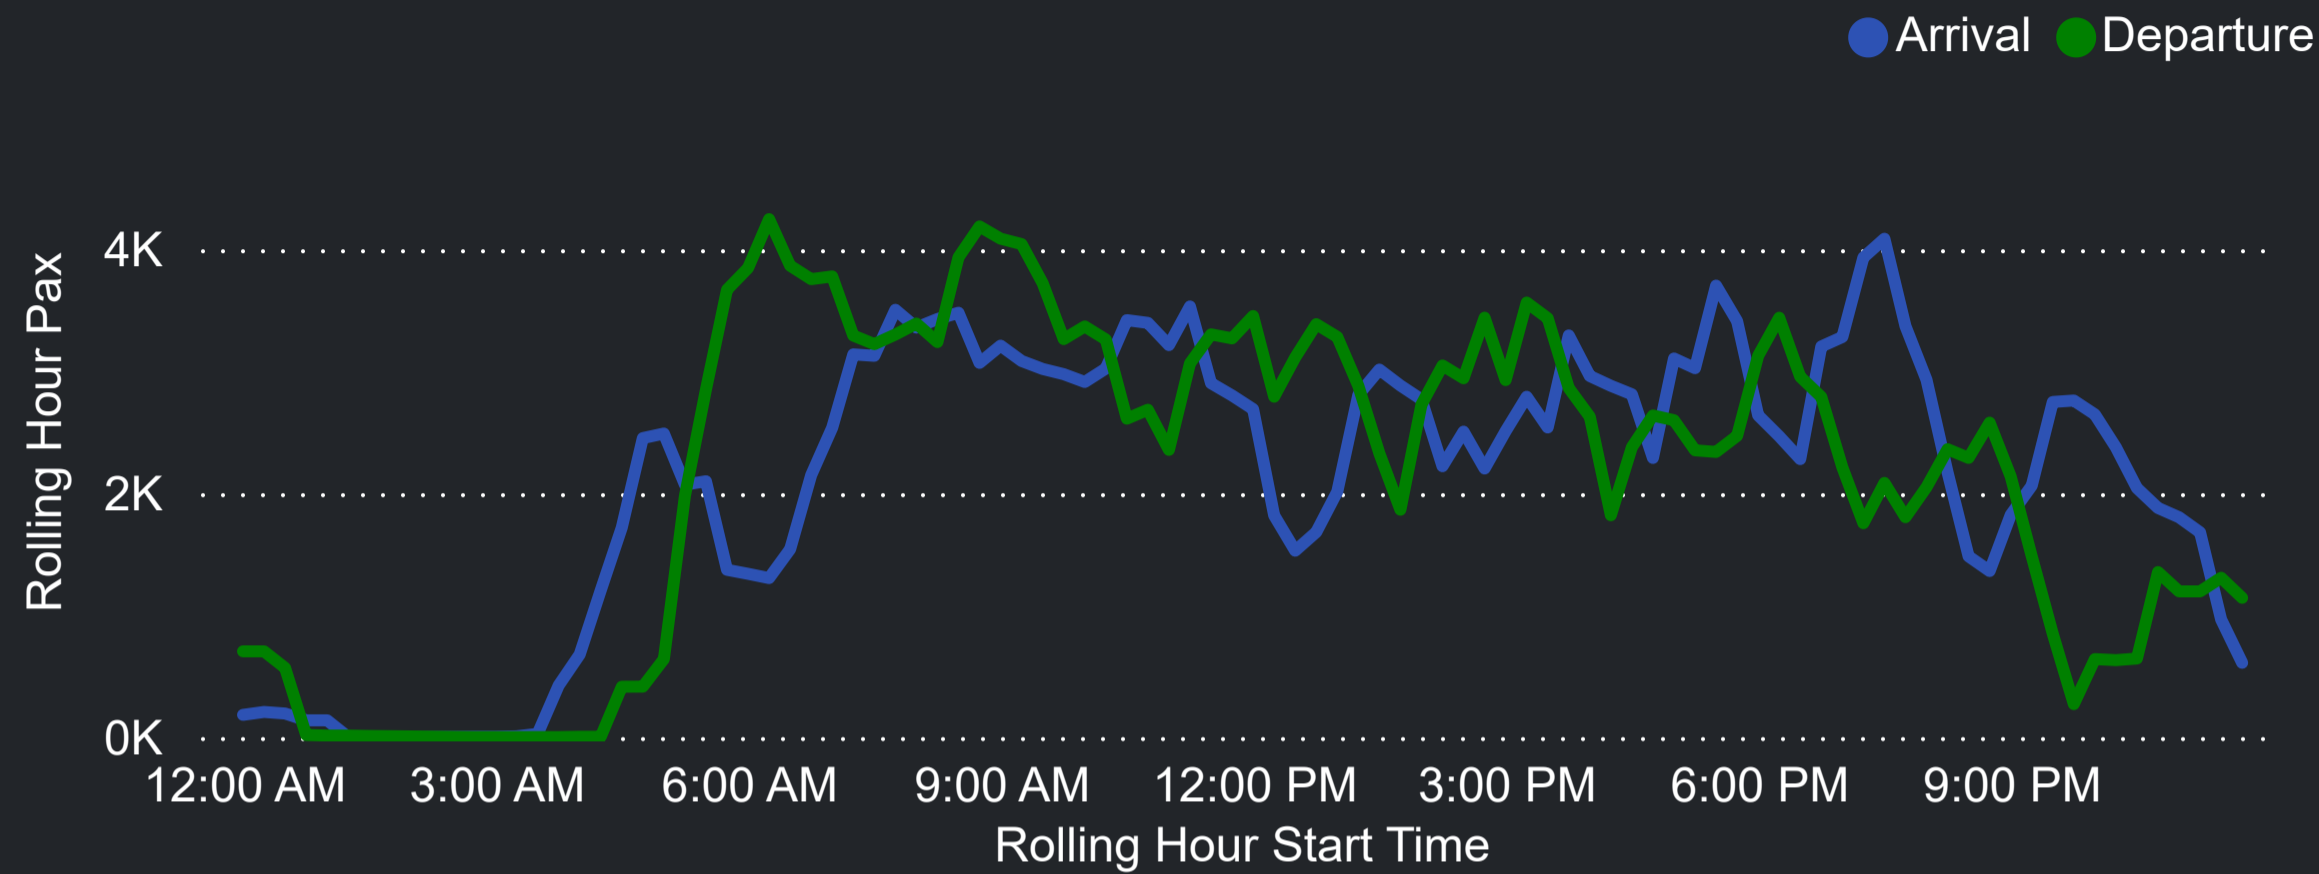

Airport Operations Plan - All Terminals

Pax Heat Map

Rolling Hour Pax (Daily Average)

Top 10 Routes by Pax (Daily Average)

634
Flights Daily

102,375
Pax Daily

121,900
Seats Daily

83.98%
Load Factor

Airport Operations Plan - Terminal 1

Pax Heat Map

Rolling Hour Pax (Daily Average)

Top 10 Routes by Pax (Daily Average)

184
Flights Daily

21,624
Pax Daily

28,162
Seats Daily

76.78%
Load Factor

Airport Operations Plan - Terminal 3 & 4 Departures

Pax Heat Map

Rolling Hour Pax (Daily Average)

Top 10 Routes by Pax (Daily Average)

148
Flights Daily

22,907
Pax Daily

25,865
Seats Daily

88.56%
Load Factor