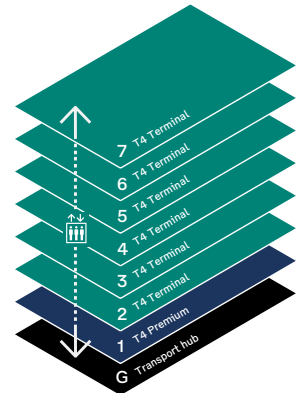

Best parking for:

- T3** Domestic
Virgin Australia
- T4** Domestic
Jetstar, Rex,
Virgin Australia,
Link Airways

MELBOURNE AIRPORT

T4 Premium Car Park

Terminal 4

General Enquiries +61 3 9297 1600

melbourneairport.com.au