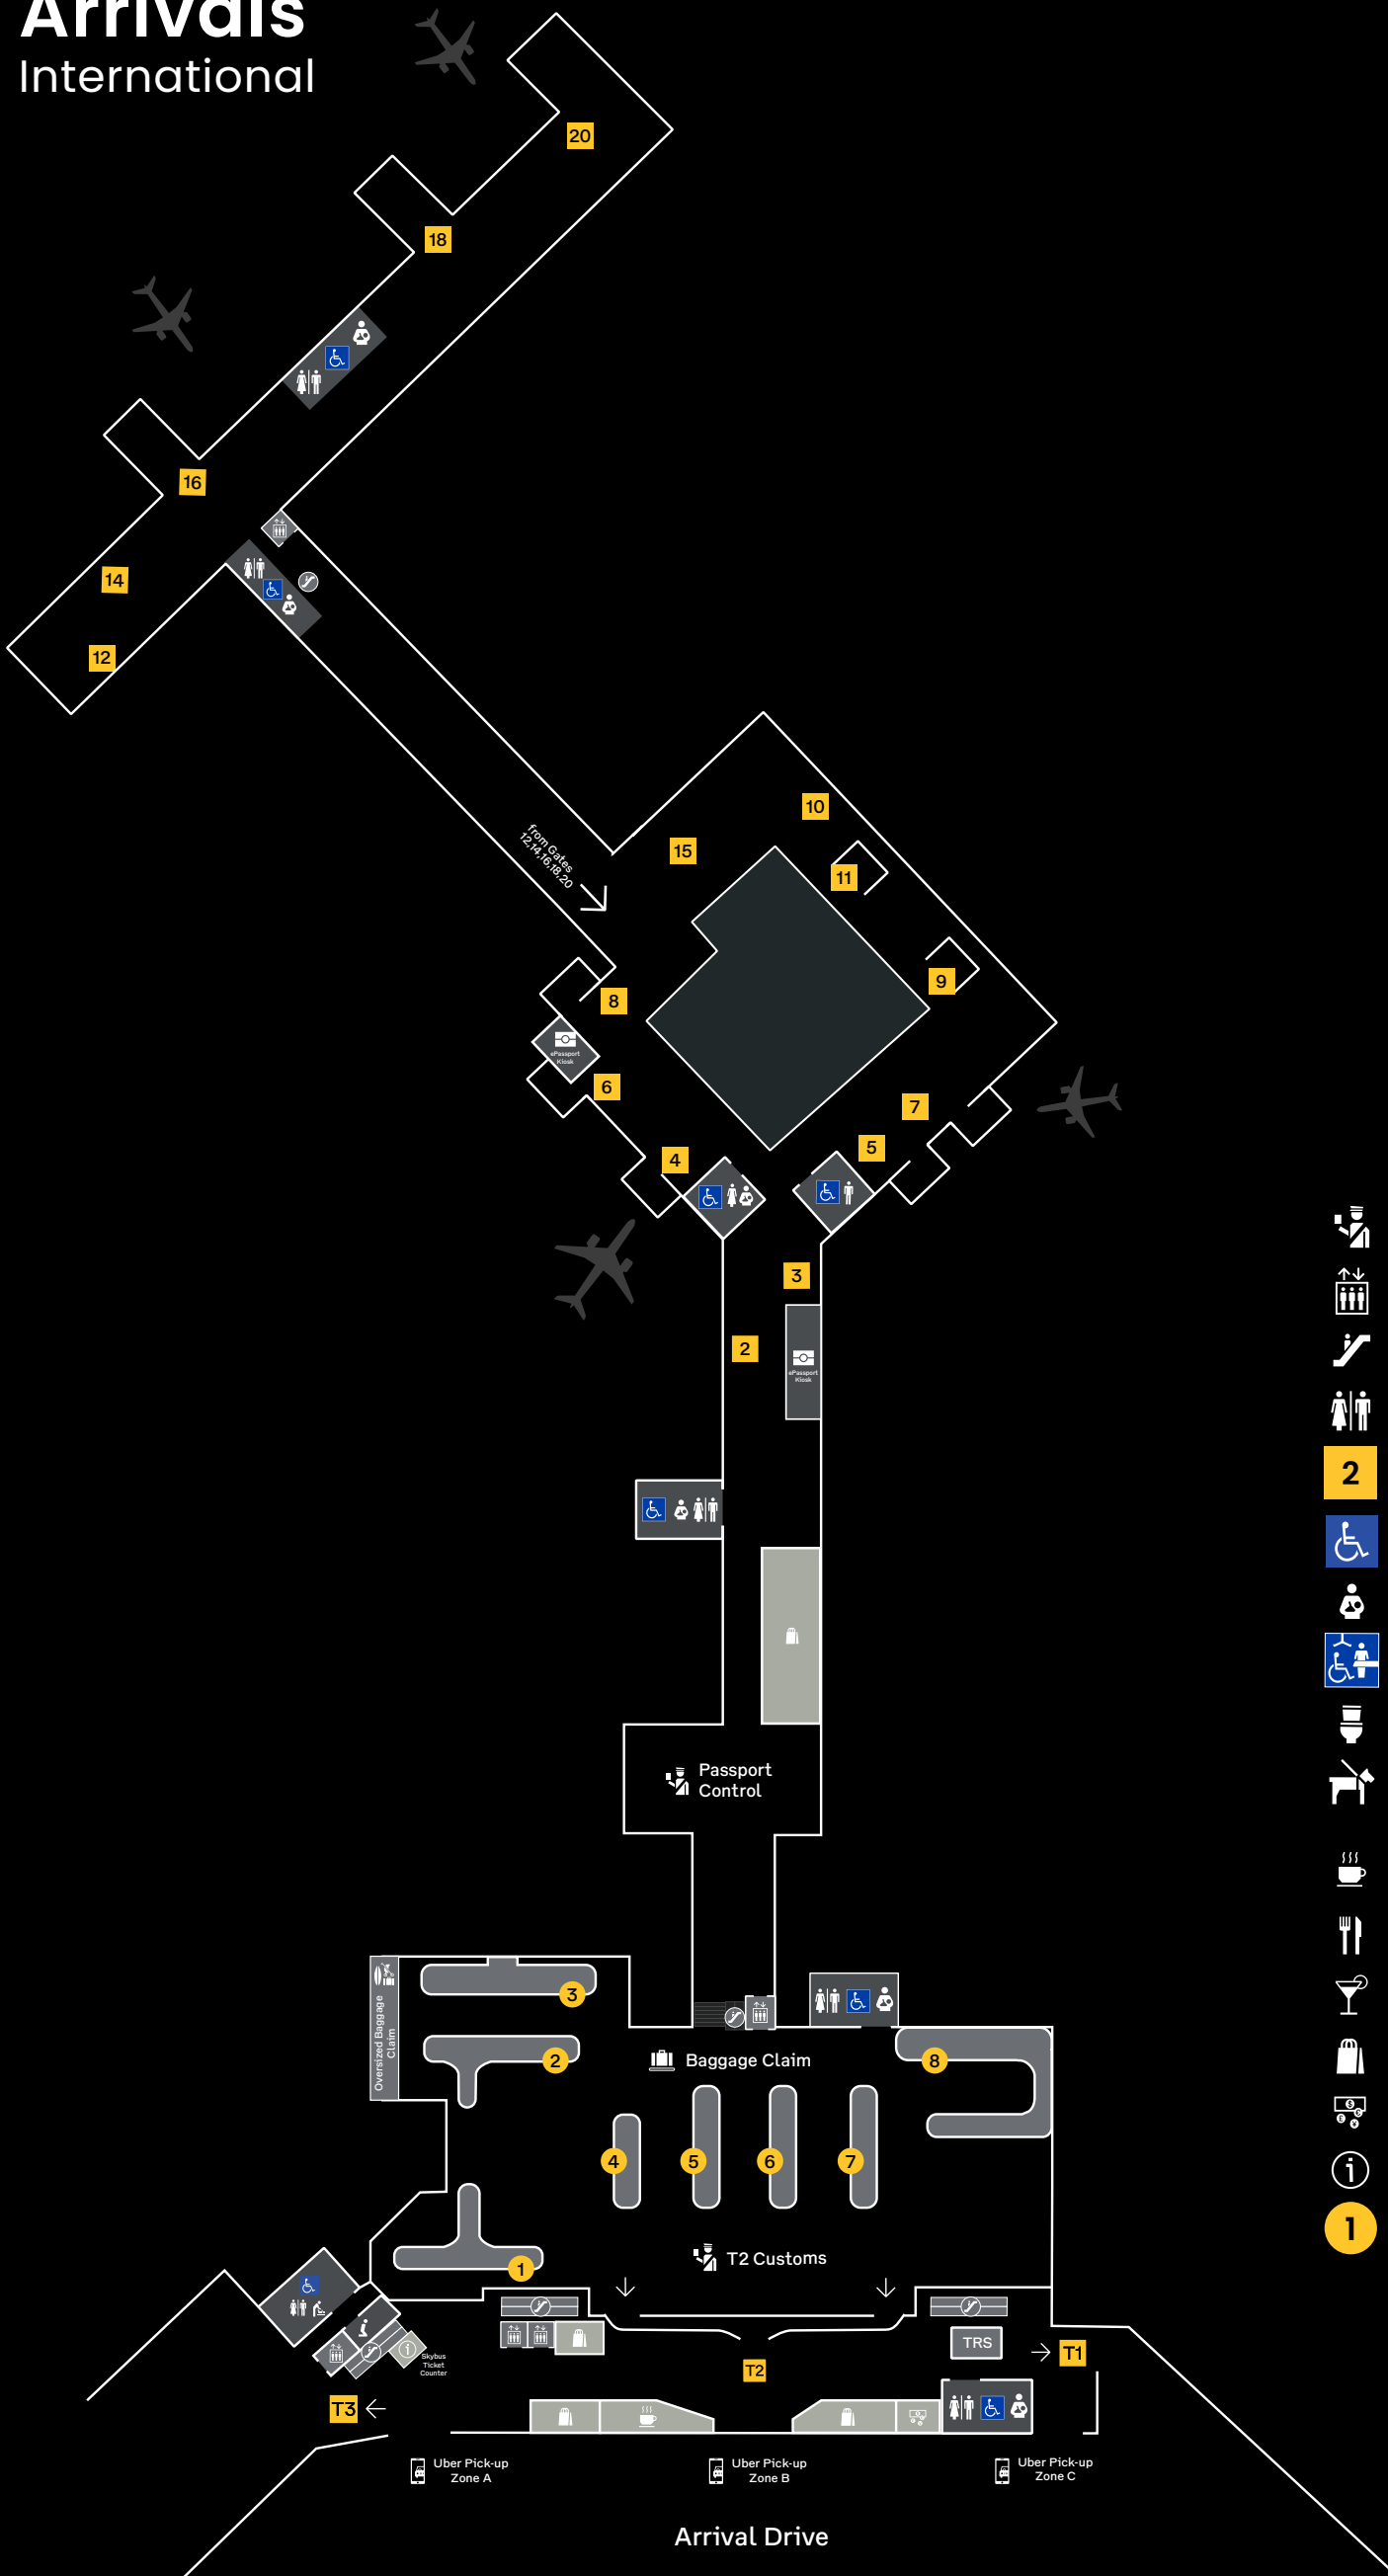

T2 Arrivals International

- Customs
- Lift
- Escalators
- Amenities
- Gate Lounges
- Accessible
- Parents Room
- Changing Places
- All Gender
- Assistance Animal Relief Area
- Cafe
- Dining
- Bar
- Retail
- Currency exchange
- Customer Service
- Baggage Carousel