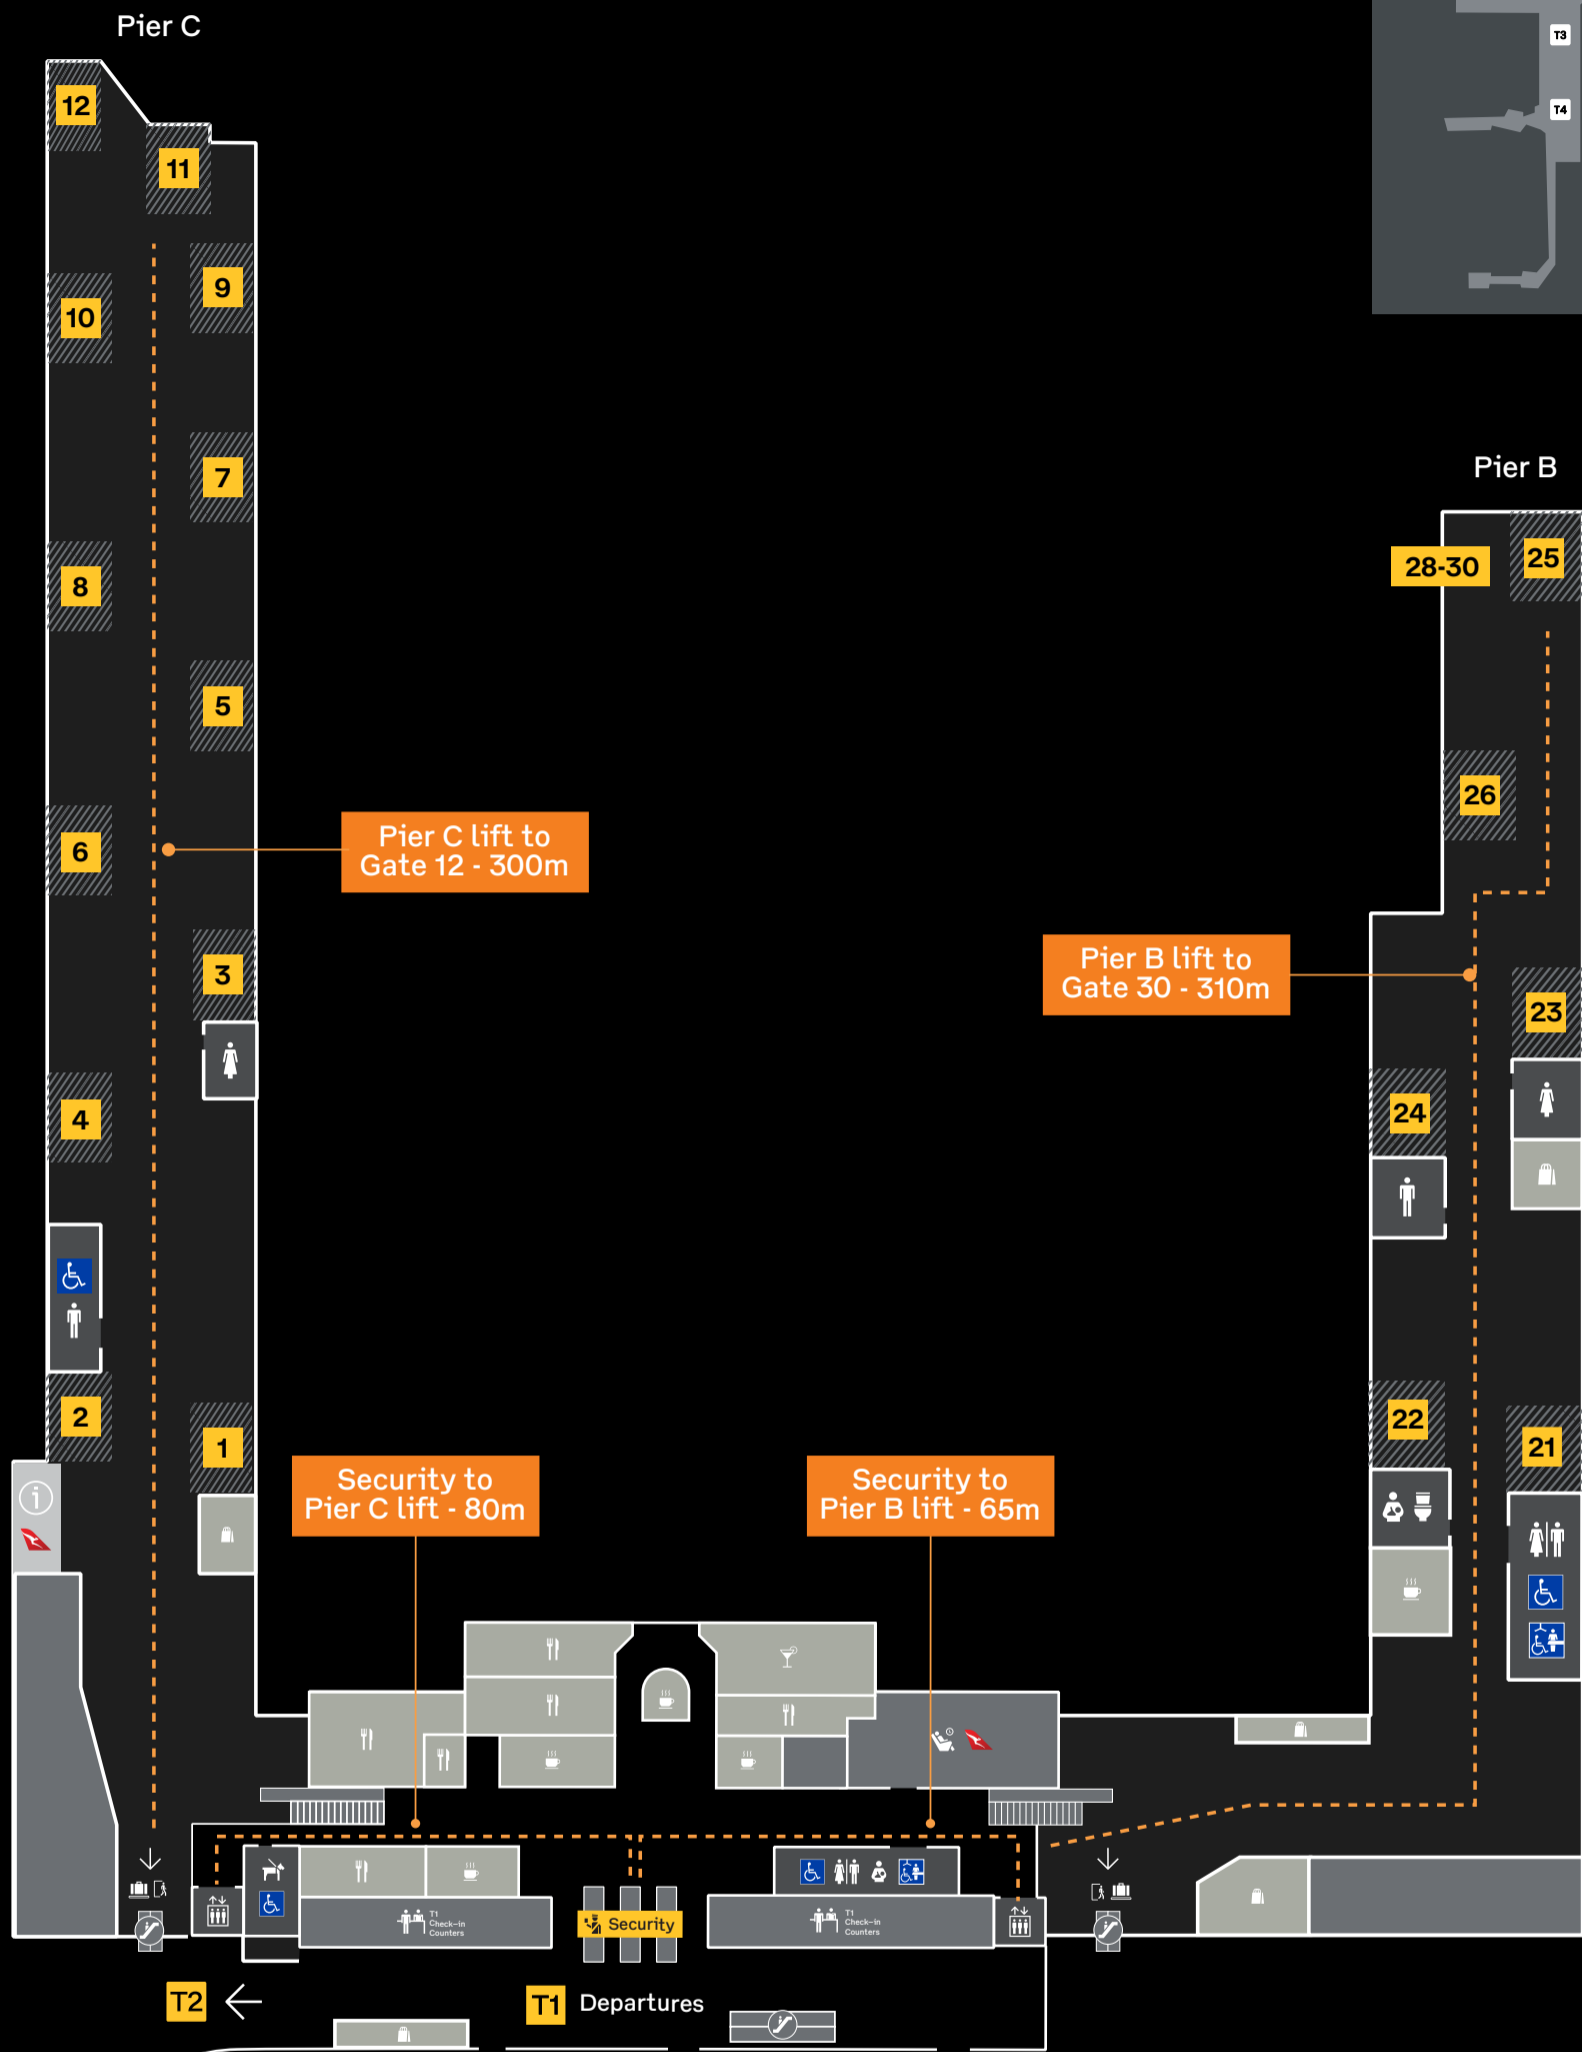

# T1 Qantas Domestic

- Security
- Accessible
- Cafe
- Check-in
- Parents Room
- Dining
- Lift
- Changing Places
- Bar
- Escalators
- All Gender
- Retail
- Amenities
- Assistance Animal Relief Area
- Customer Service
- Gate Lounges