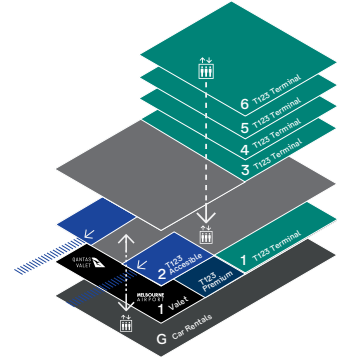

Best parking for:

- T1** Domestic
Qantas
- T2** International
All Airlines
- T3** Domestic
Virgin Australia

MELBOURNE AIRPORT

T123 Premium Car Park

Terminal 1, 2, and 3

General Enquiries +61 3 9297 1600

melbourneairport.com.au