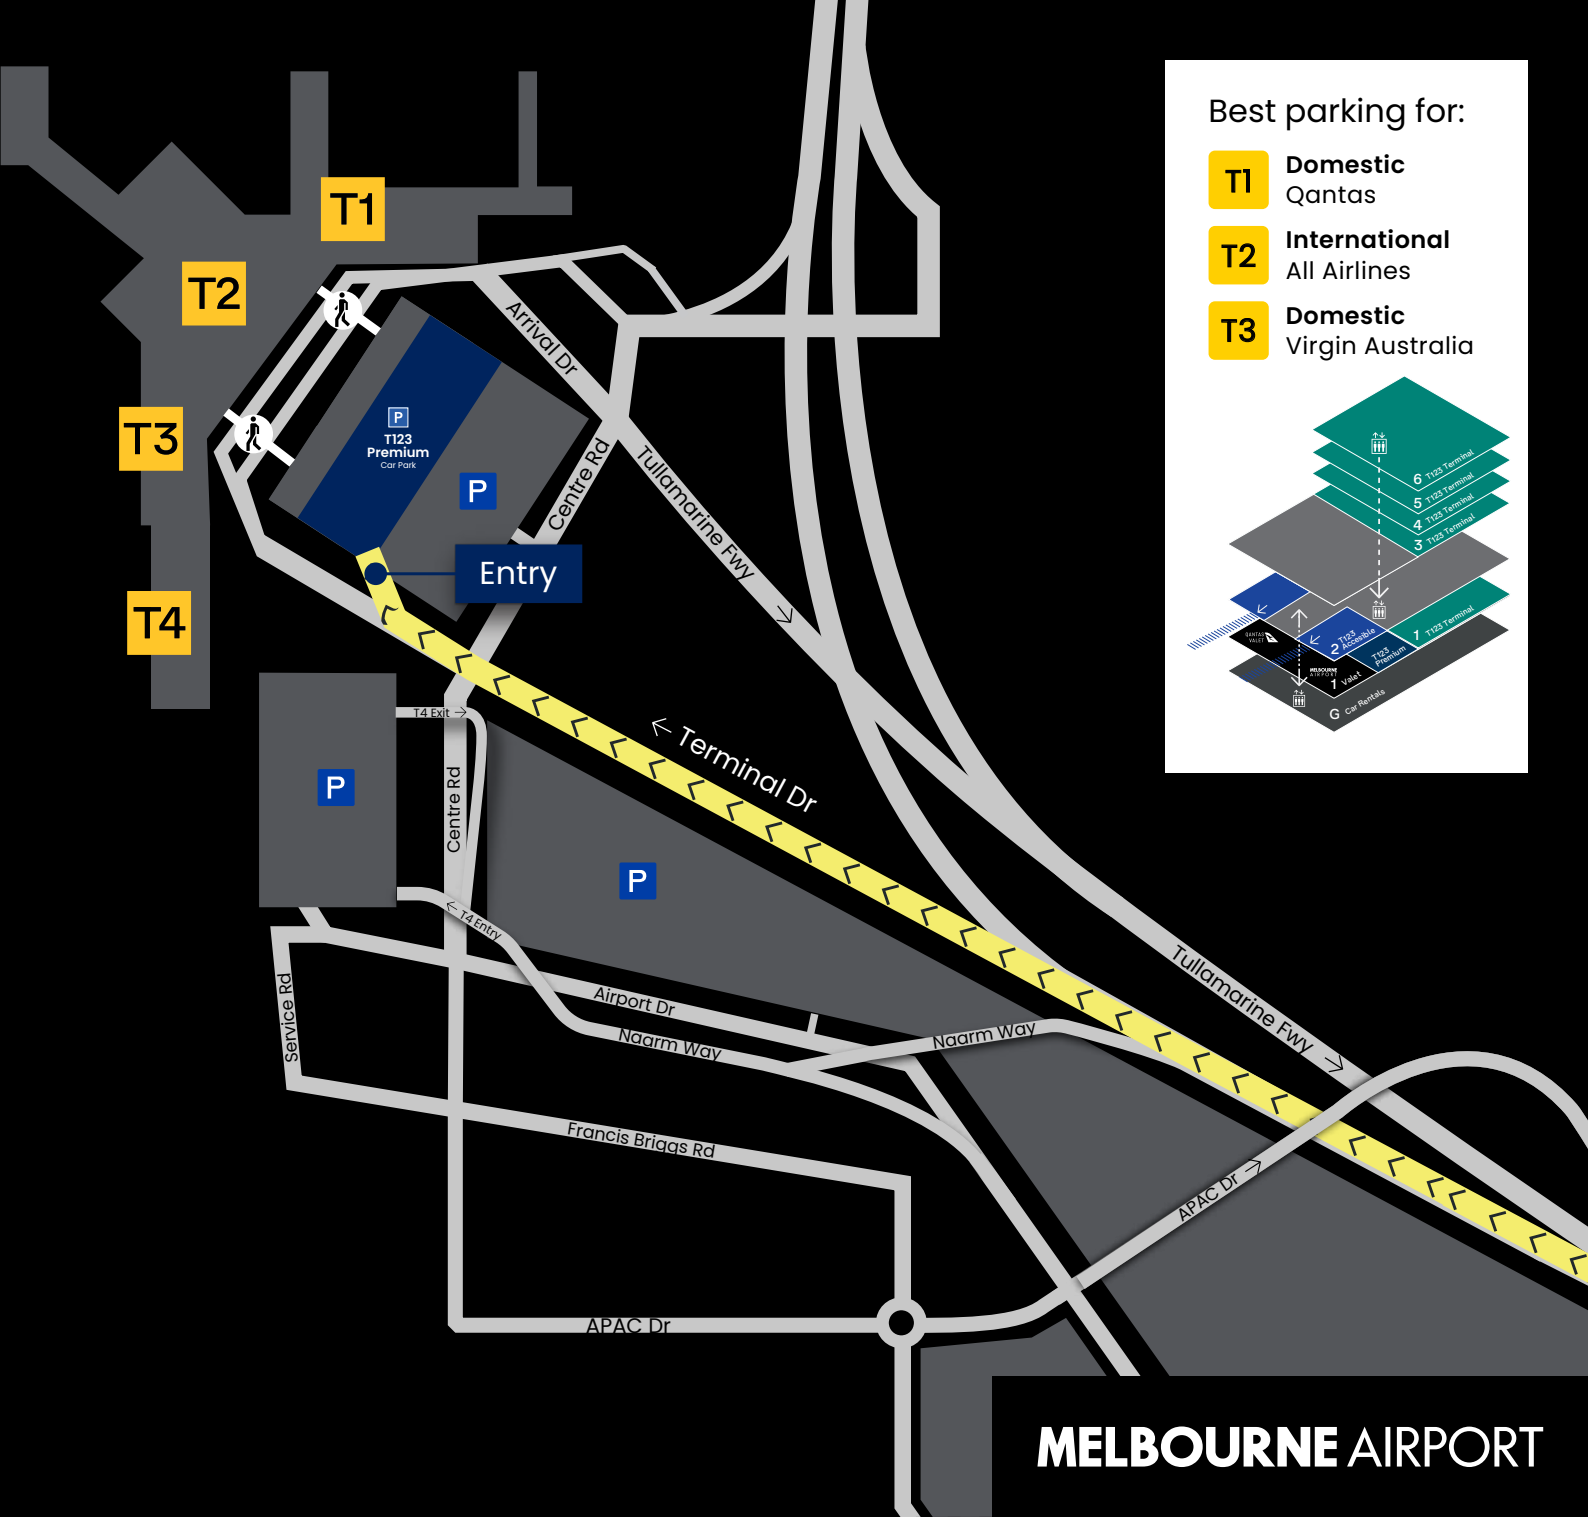

Best parking for:

- T1** Domestic
Qantas
- T2** International
All Airlines
- T3** Domestic
Virgin Australia

MELBOURNE AIRPORT

T123 Premium Car Park

Terminal 1, 2, and 3

General Enquiries +61 3 9297 1600

melbourneairport.com.au