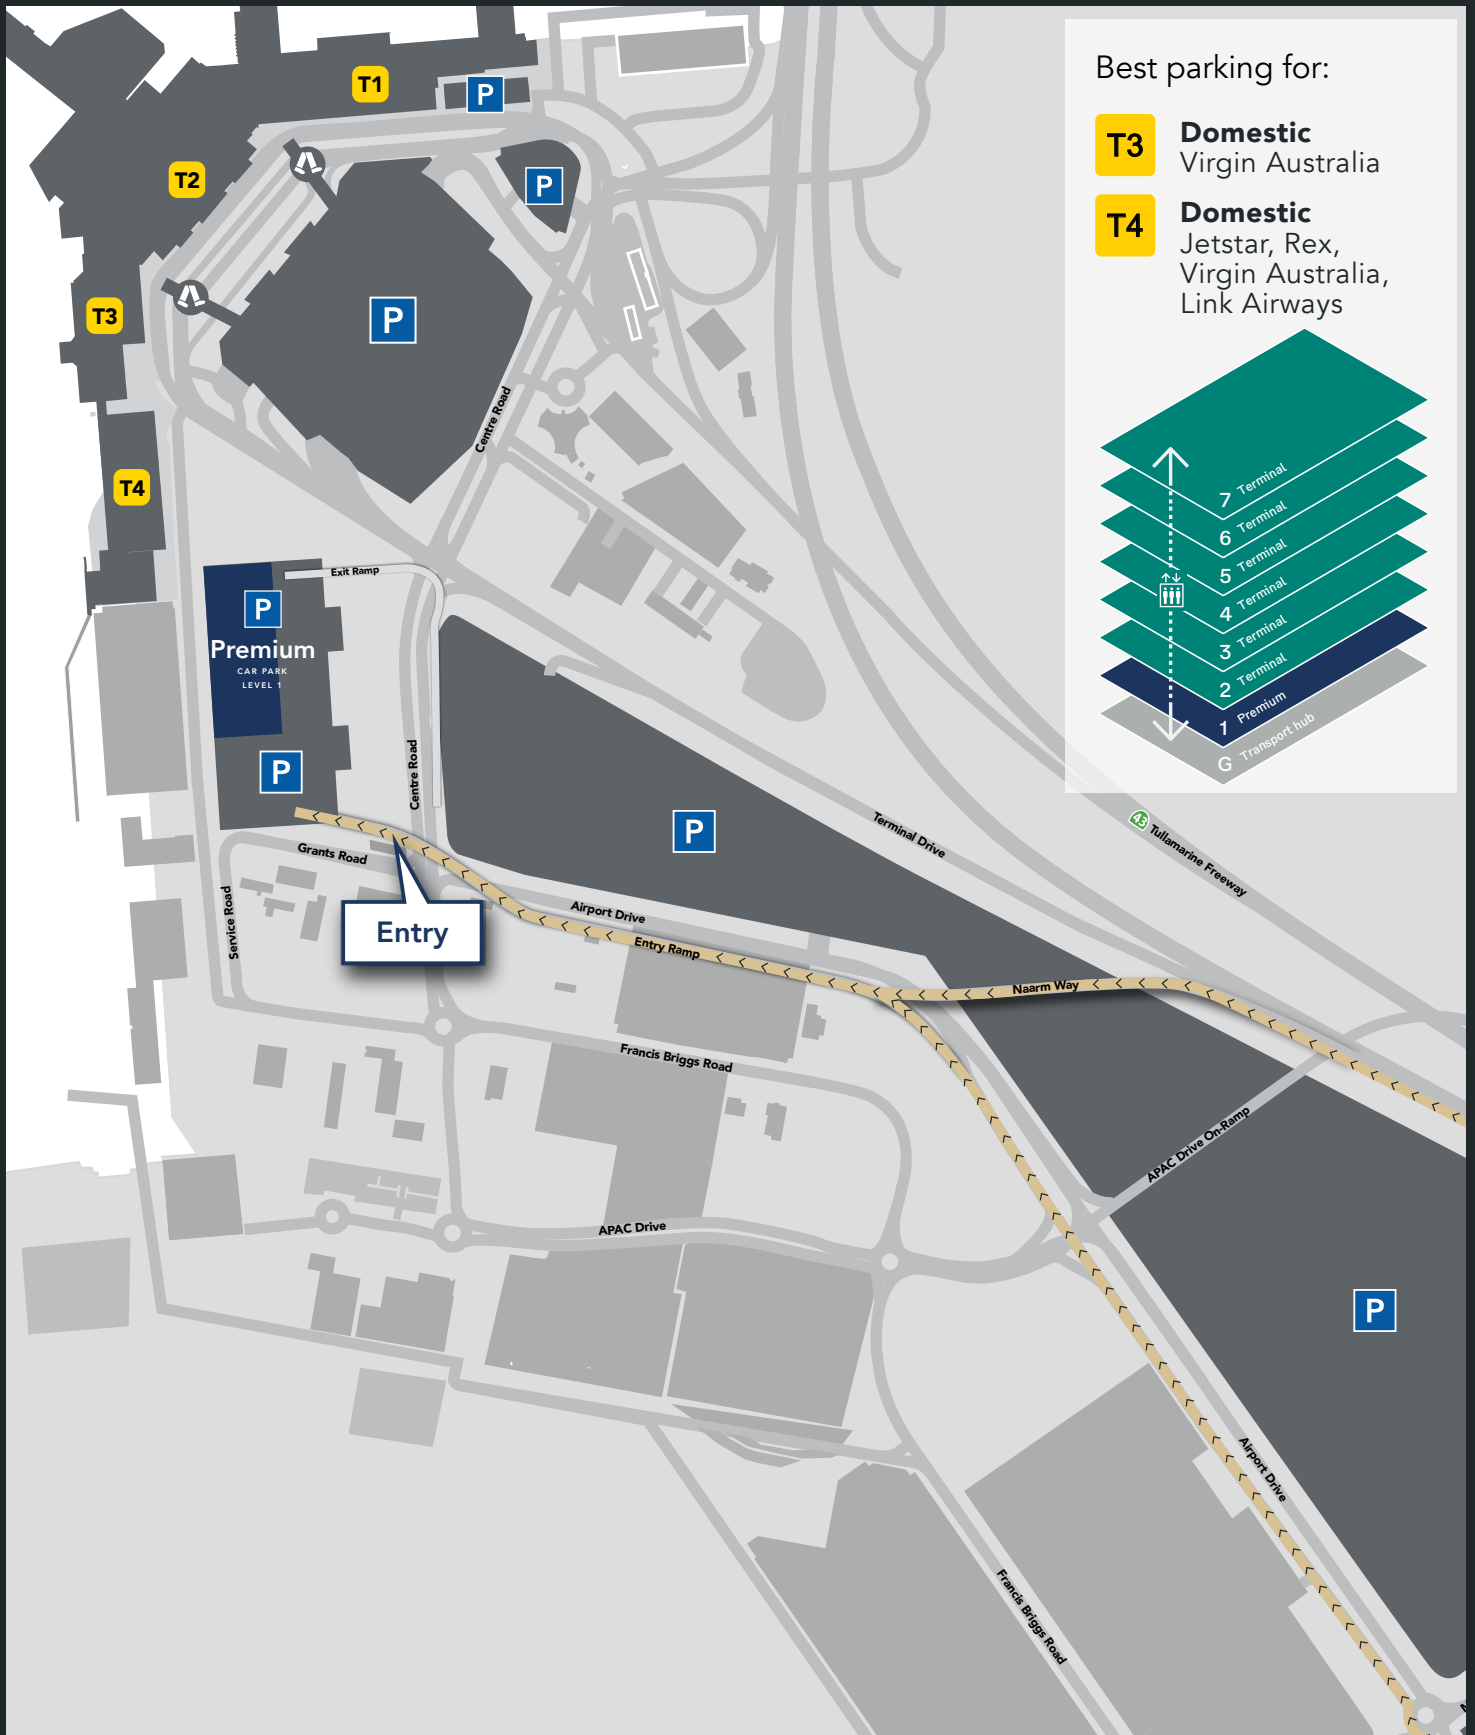

Premium Car Park

Terminal 4

Best parking for:

- T3** Domestic
Virgin Australia
- T4** Domestic
Jetstar, Rex,
Virgin Australia,
Link Airways