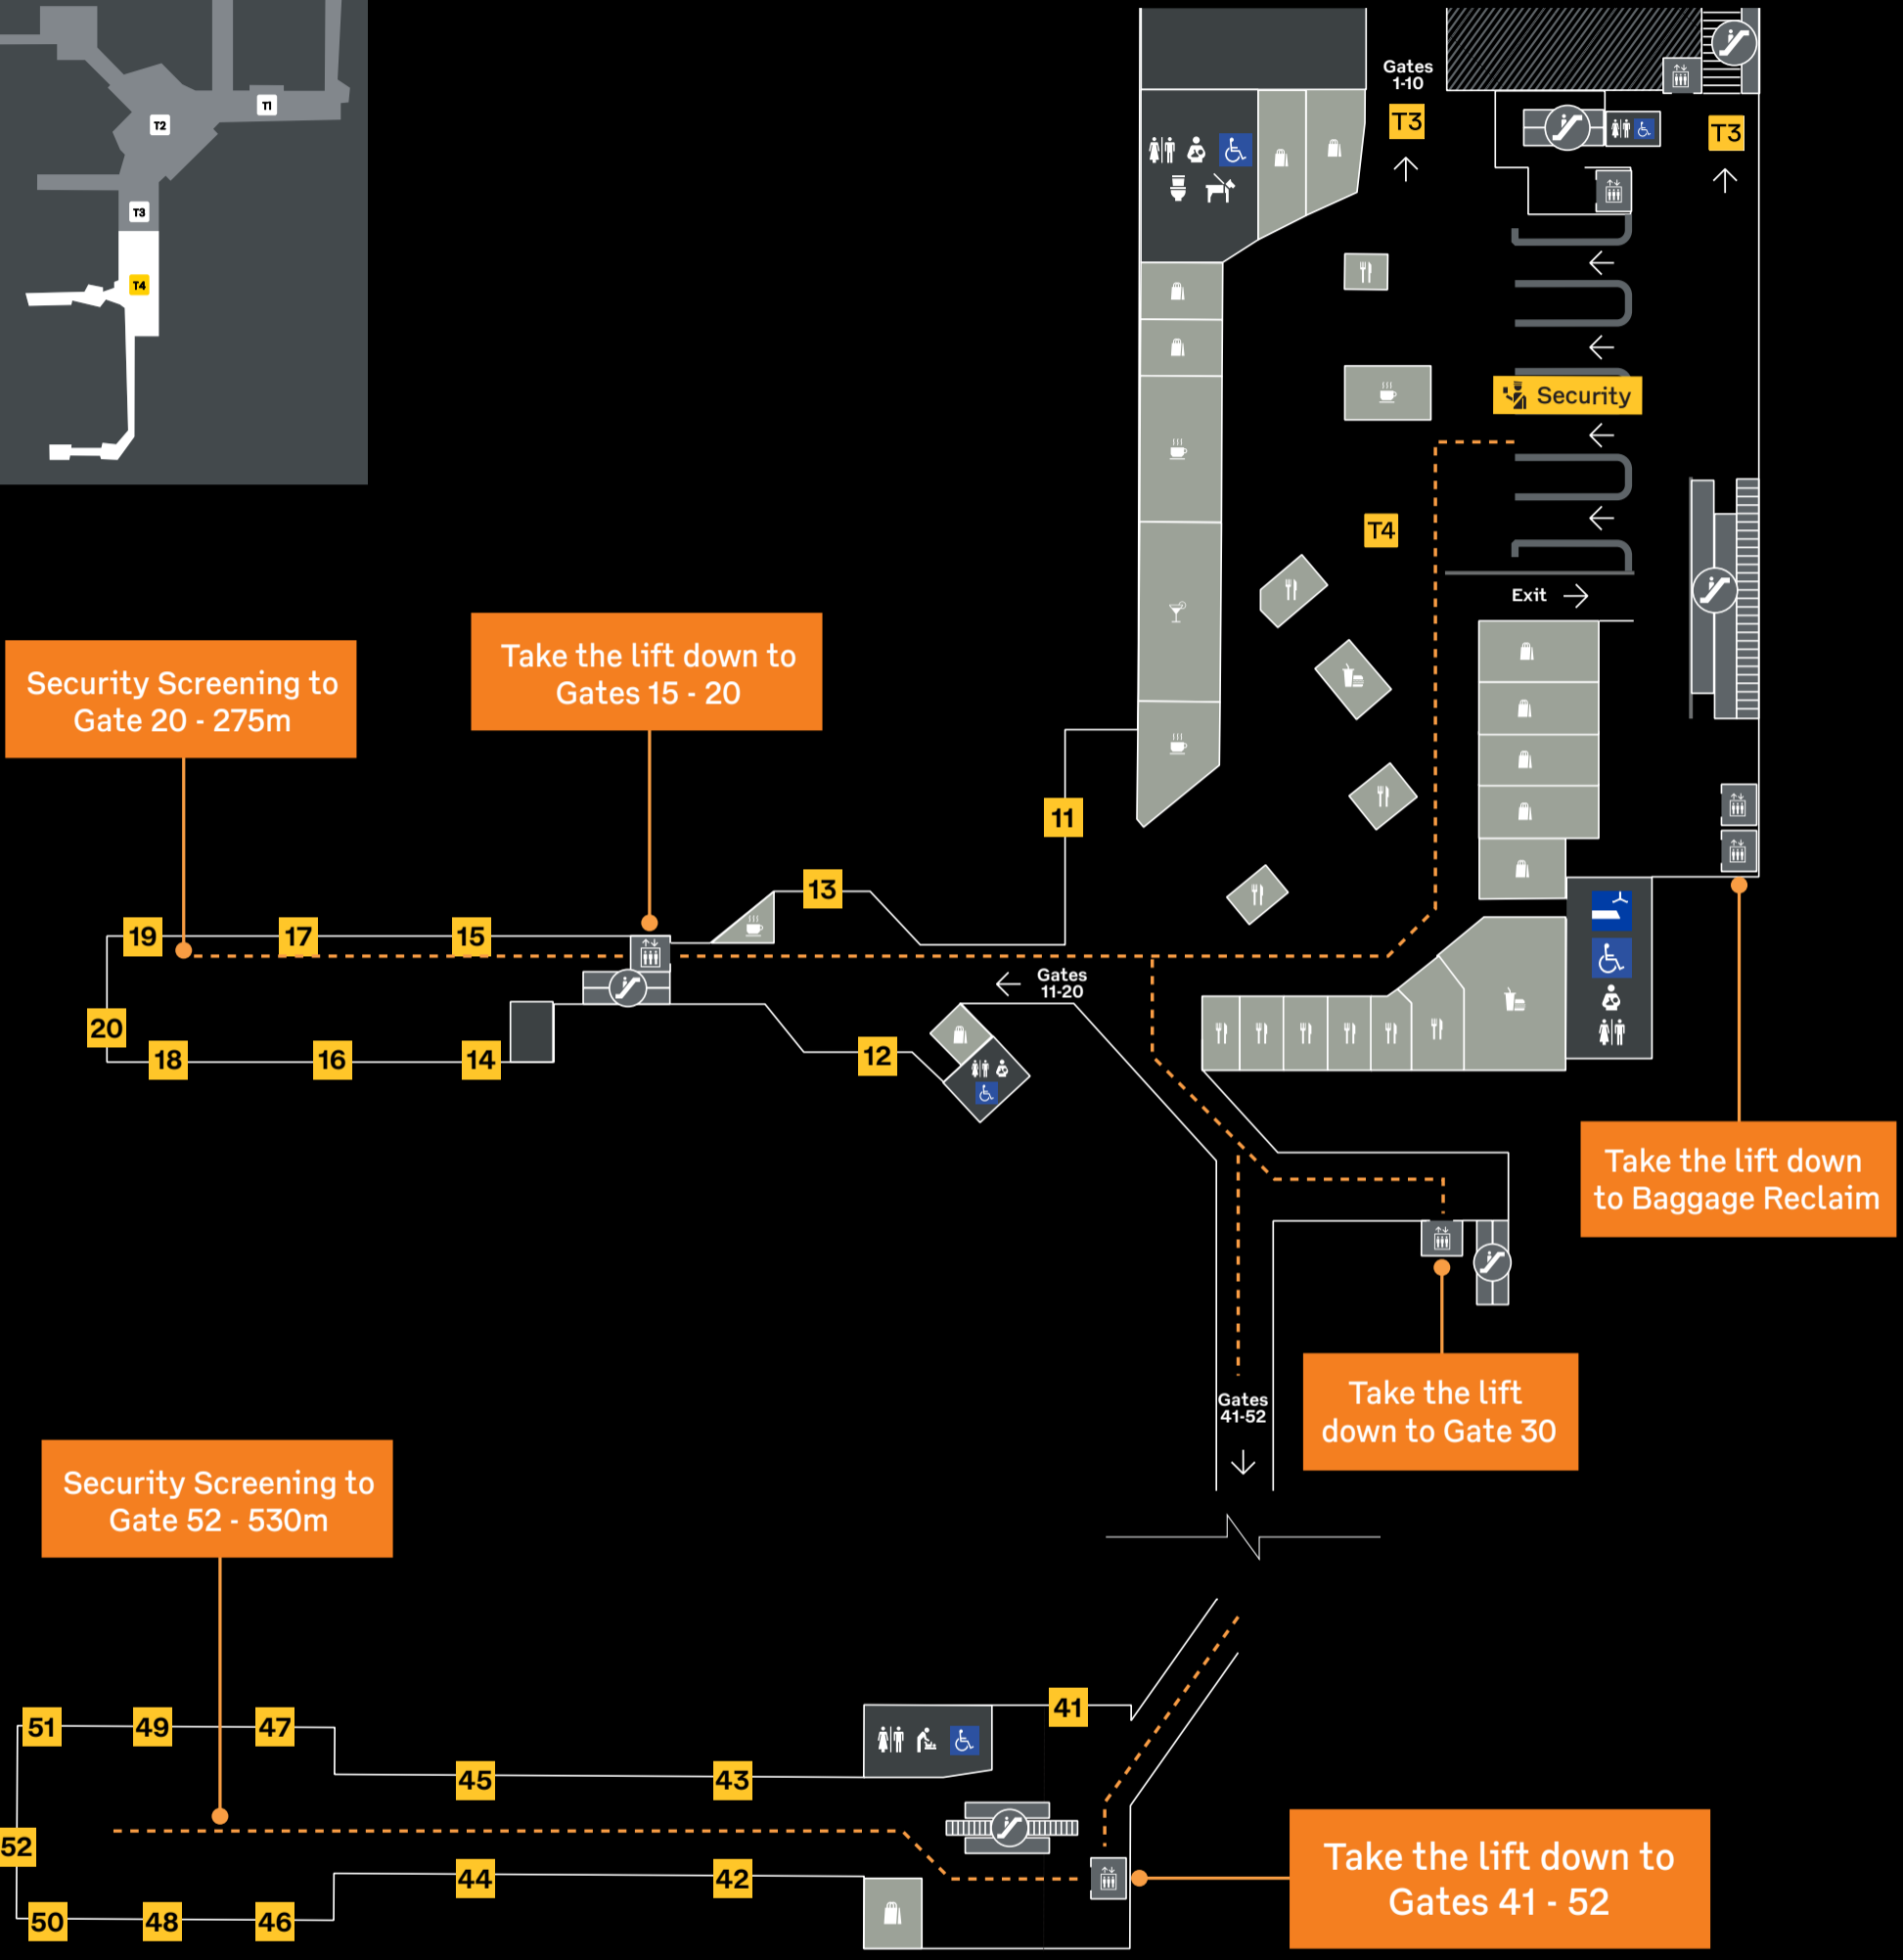

# T4

# Domestic Departures

Multi Airline

[www.melbourneairport.com.au](http://www.melbourneairport.com.au)  
 General Enquiries  
 +61 3 9297 1600

- Security
- Check-in
- Lift
- Escalators
- Amenities
- Gate Lounges
- Accessible
- Parents Room
- Changing Places
- All Gender
- Assistance Animal Relief Area
- Cafe
- Dining
- Bar
- Retail
- Customer Service