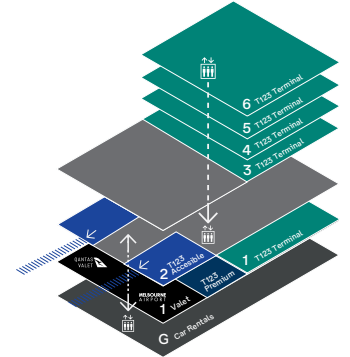

Best parking for:

- T1** Domestic
Qantas
- T2** International
All Airlines
- T3** Domestic
Virgin Australia

MELBOURNE AIRPORT

Melbourne Airport Valet

Terminal 1, 2, and 3

General Enquiries +61 3 9297 1600

melbourneairport.com.au