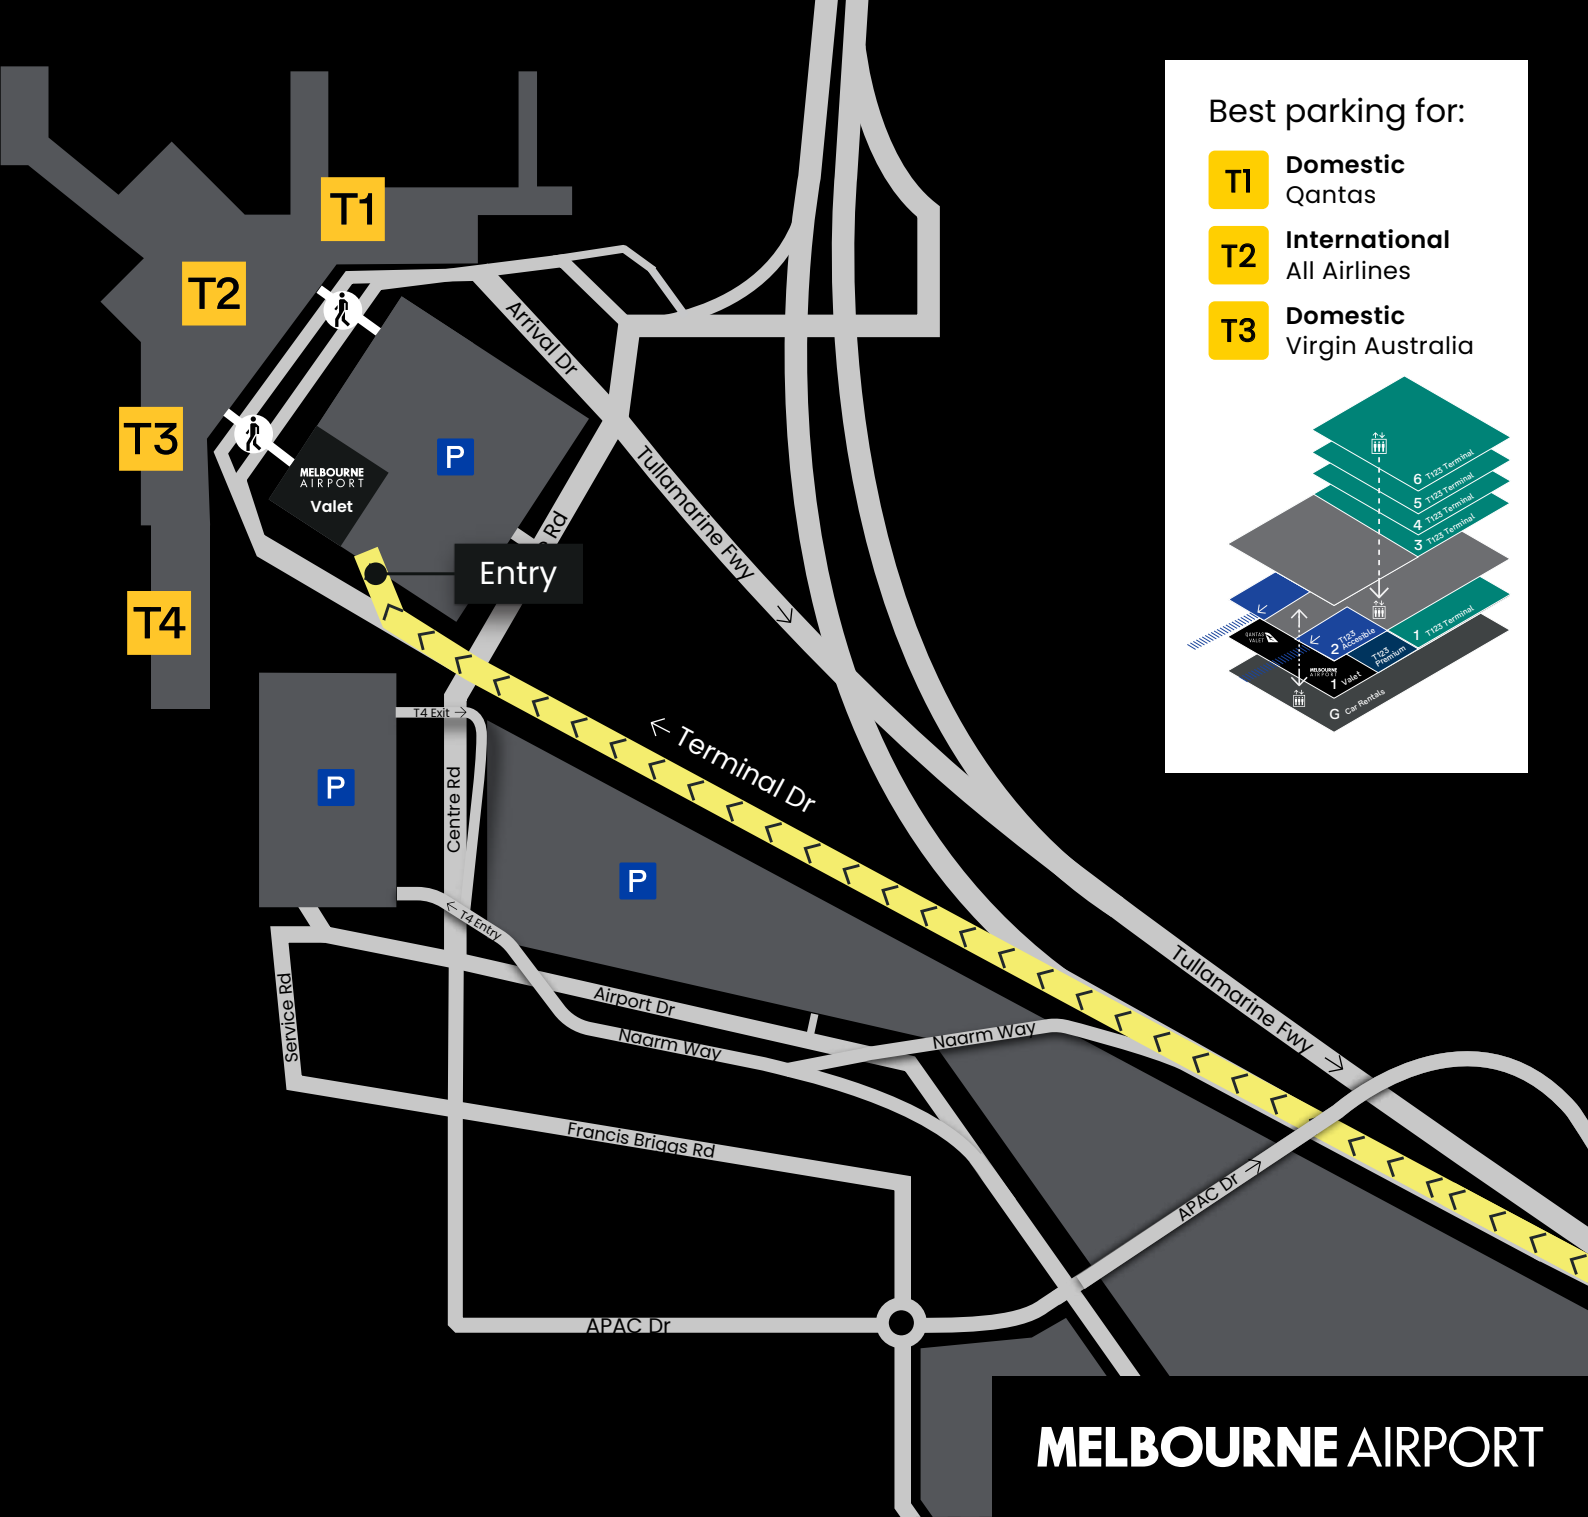

Best parking for:

- T1** Domestic
Qantas
- T2** International
All Airlines
- T3** Domestic
Virgin Australia

MELBOURNE AIRPORT

Melbourne Airport Valet

Terminal 1, 2, and 3

General Enquiries +61 3 9297 1600

melbourneairport.com.au