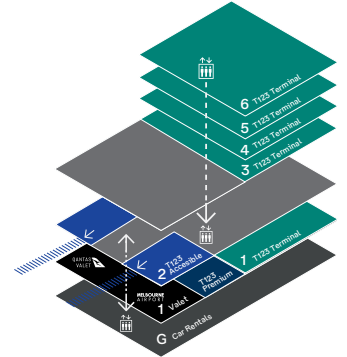

Best parking for:

- T1** Domestic
Qantas
- T2** International
All Airlines
- T3** Domestic
Virgin Australia

MELBOURNE AIRPORT

T123 Terminal Car Park

Terminal 1, 2, and 3

NOTE: T123 Terminal car park is being redeveloped to create new free pick-up and drop-off zones. Parking is available on Levels 3–6. Please allow extra time to park and walk to the terminals.