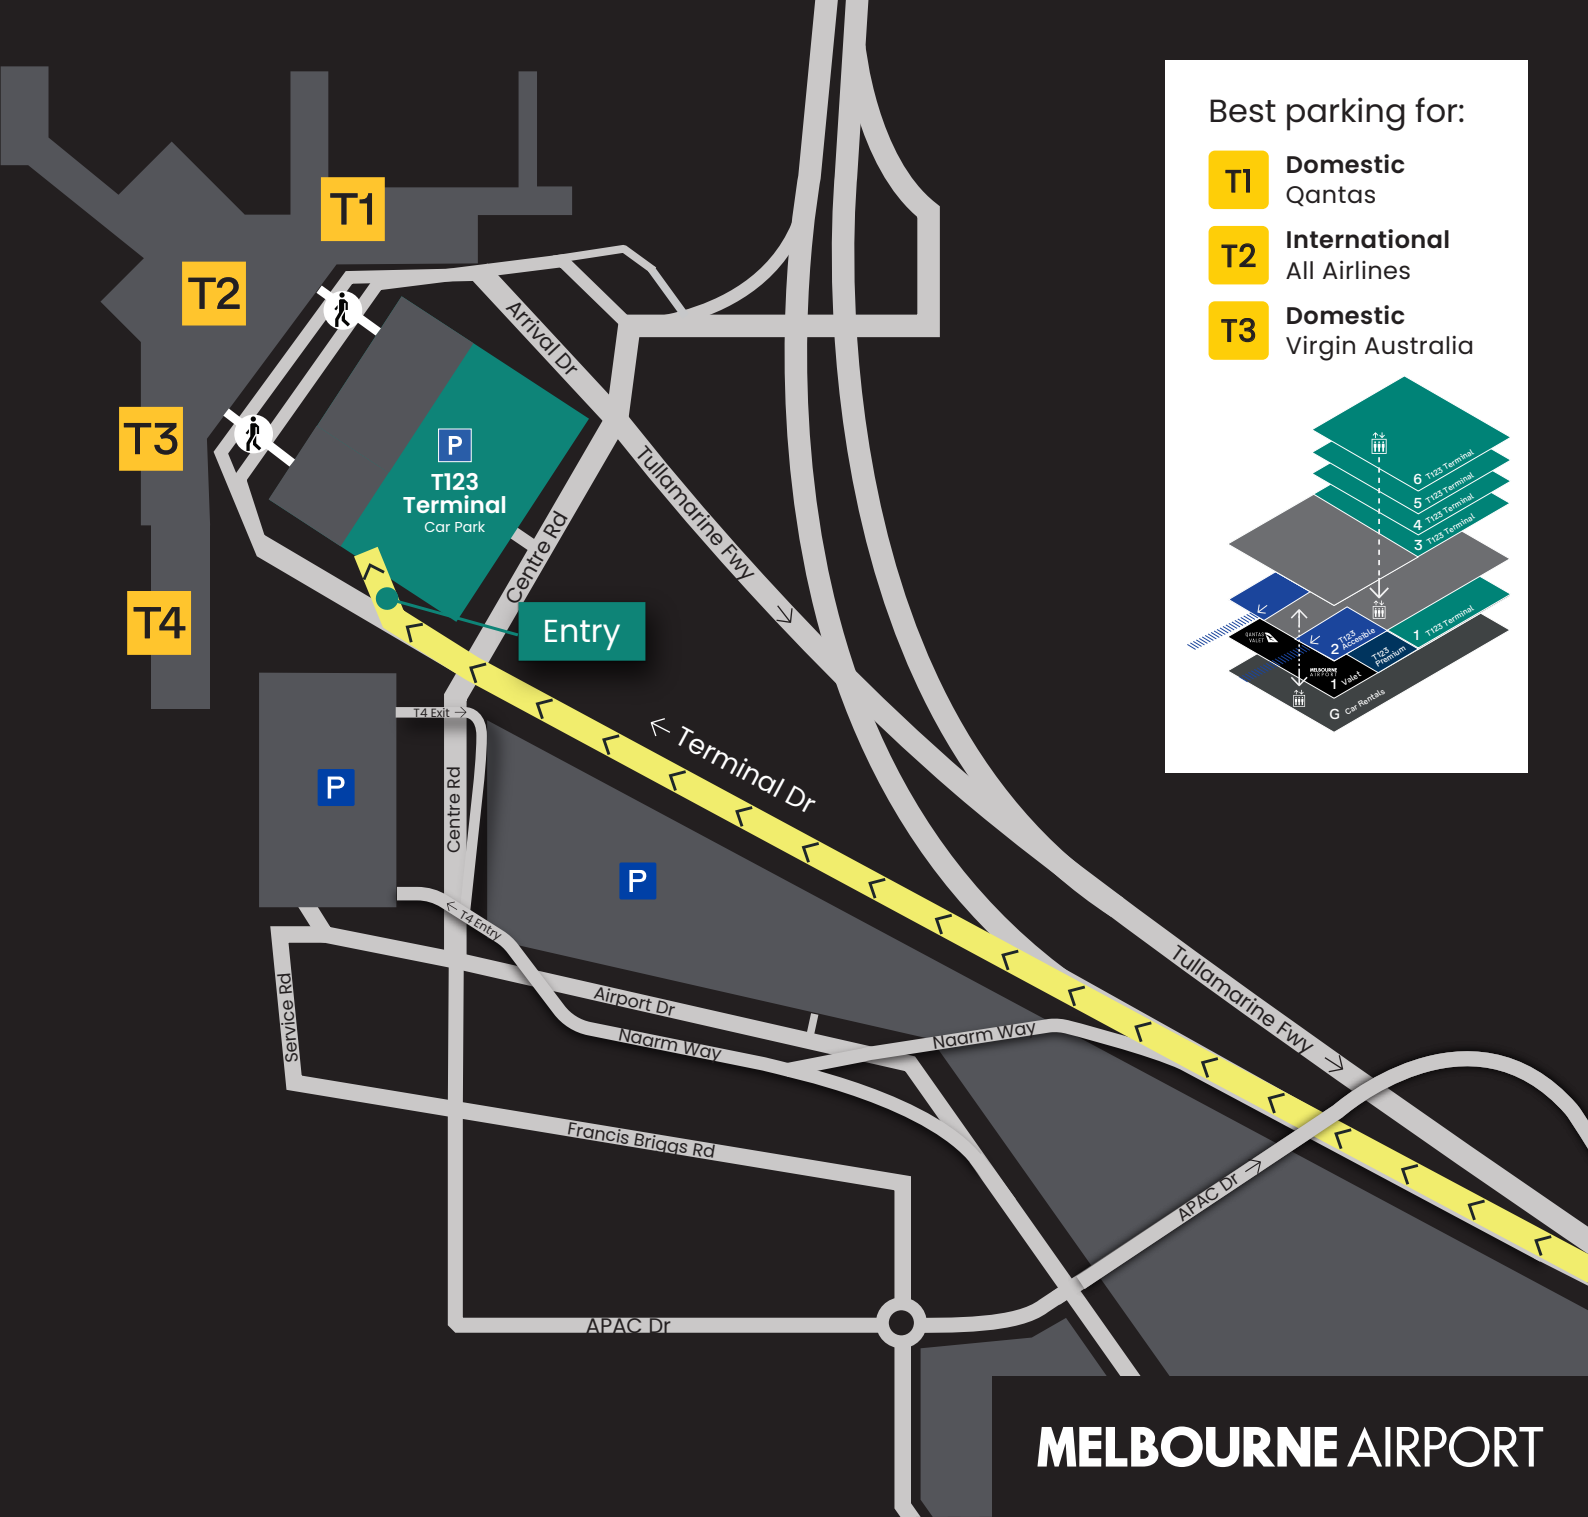

Best parking for:

- T1** Domestic
Qantas
- T2** International
All Airlines
- T3** Domestic
Virgin Australia

MELBOURNE AIRPORT

T123 Terminal Car Park

Terminal 1, 2, and 3

NOTE: T123 Terminal car park is being redeveloped to create new free pick-up and drop-off zones. Parking is available on Levels 3–6. Please allow extra time to park and walk to the terminals.