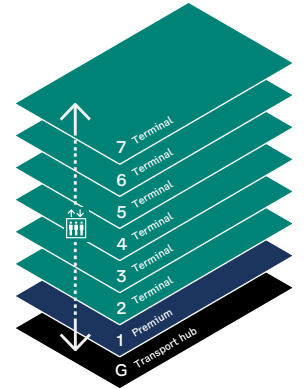

Best parking for:

- T3** Domestic  
Virgin Australia
- T4** Domestic  
Jetstar, Rex,  
Virgin Australia,  
Link Airways

**MELBOURNE AIRPORT**