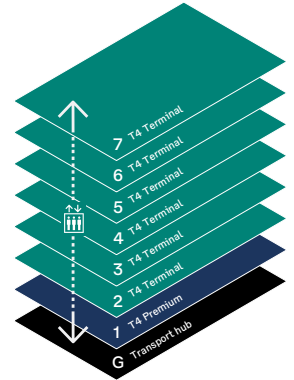

Best parking for:

- T3** Domestic  
Virgin Australia
- T4** Domestic  
Jetstar, Rex,  
Virgin Australia,  
Link Airways

**MELBOURNE AIRPORT**

# T4 Terminal Car Park

Terminal 4

General Enquiries +61 3 9297 1600

[melbourneairport.com.au](http://melbourneairport.com.au)