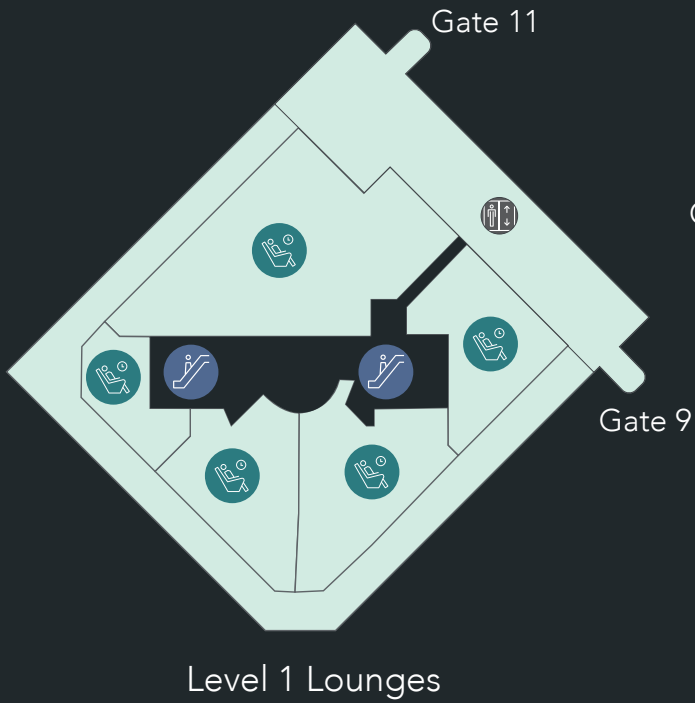

T2 Departures Gates

Level 1, 2 & 3

LEGEND

-  Lift
-  Escalators
-  Stairs
-  Lounge
-  Toilets
-  Ambulant
-  Baby Change
-  Feeding Room