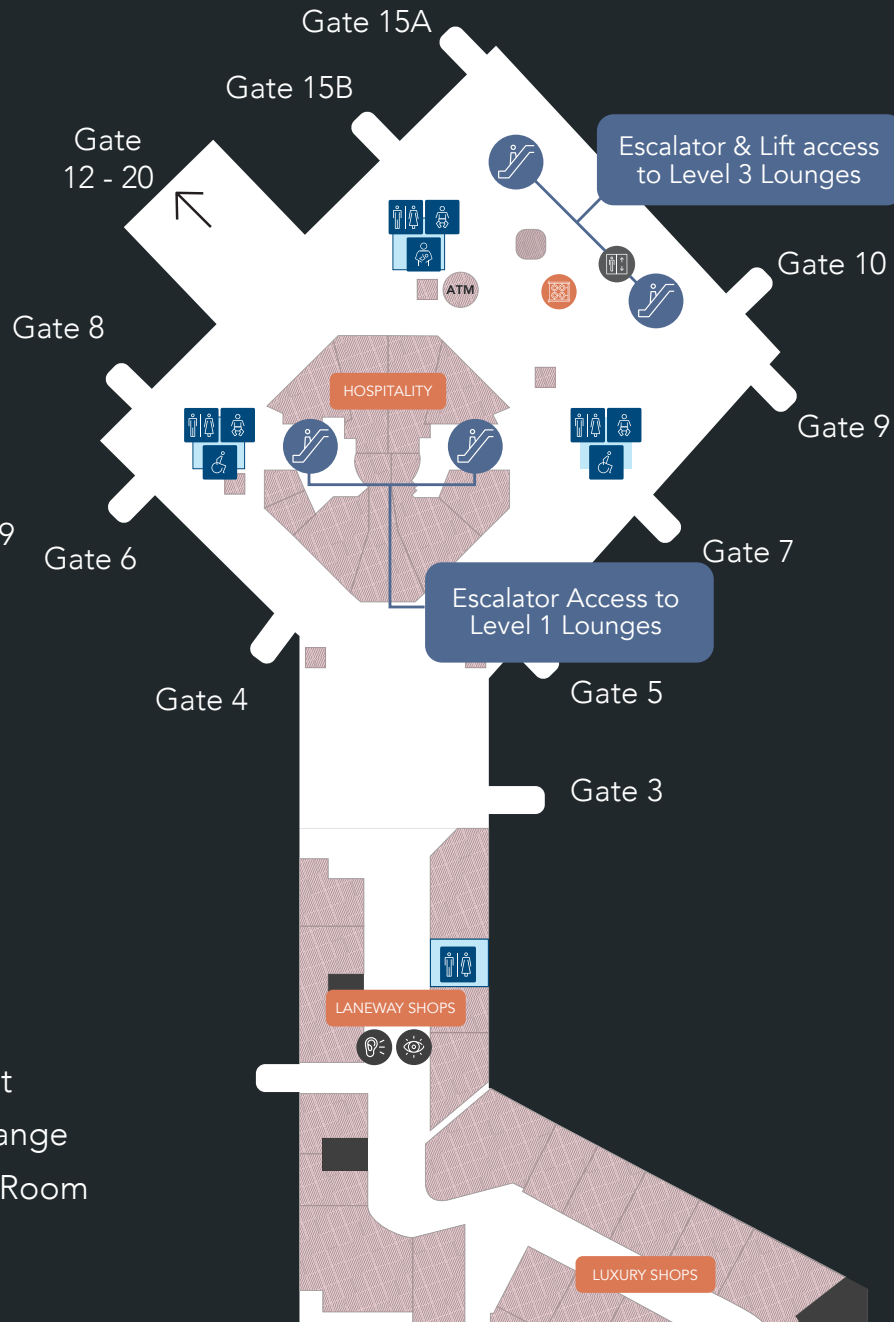

T2 Departures Gates

Level 1, 2 & 3

LEGEND

-  Lift
-  Escalators
-  Stairs
-  Lounge
-  Toilets
-  Ambulant
-  Baby Change
-  Feeding Room