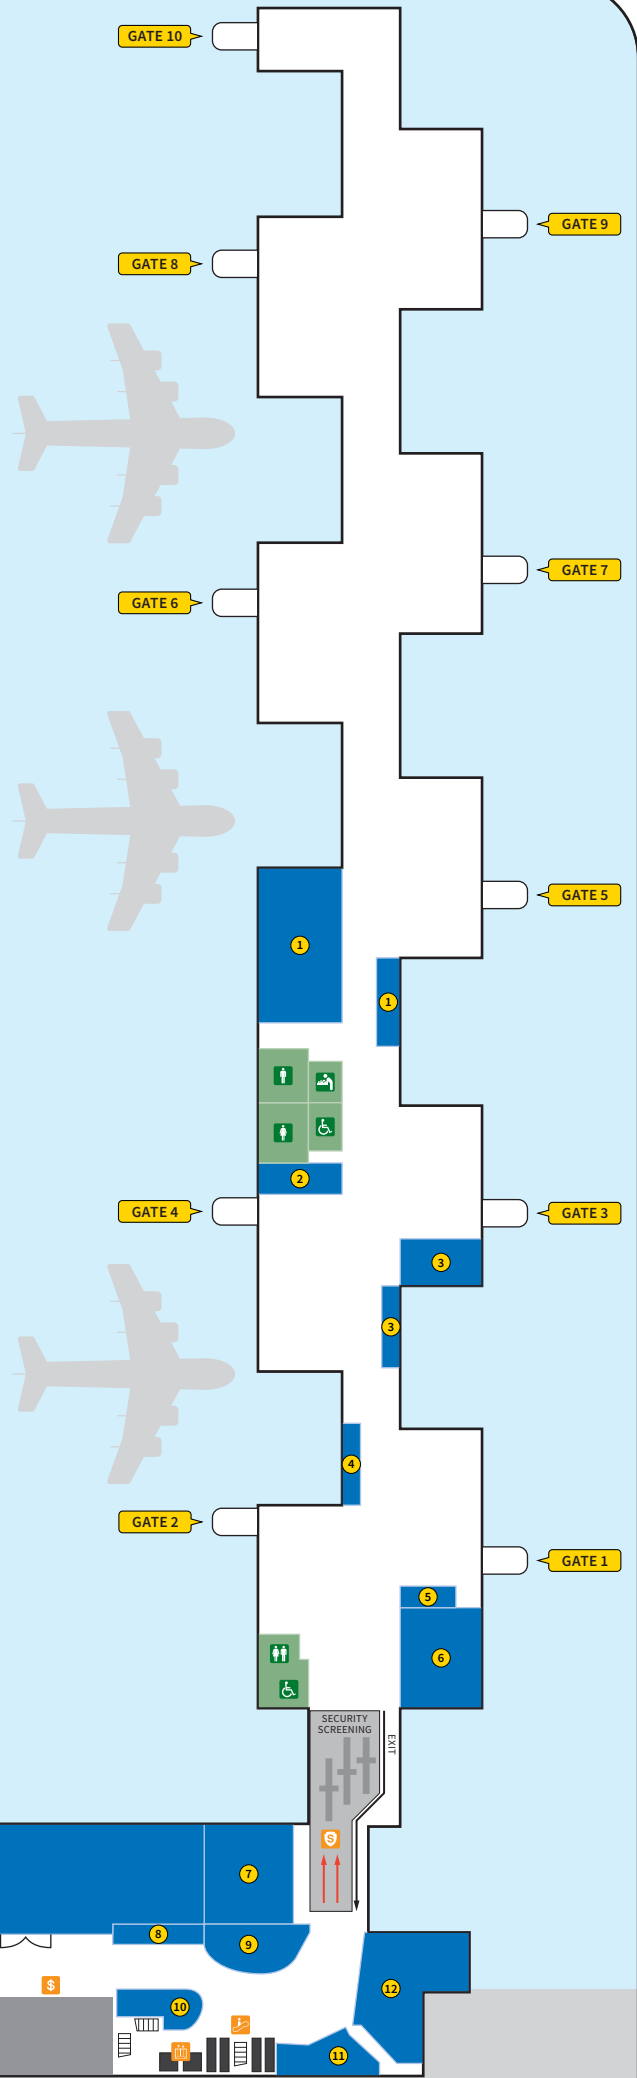

T3 VIRGIN AUSTRALIA

KEY

Toilets	1 Fly Bar	7 Able Baker Charlie
Disabled	2 Newslink	8 Sunglass Hut
Parents	3 Hudsons	9 Machinetta
Travelators	4 Wine Selectors	10 Krispy Kreme
Security Screening	5 Boost Juice	11 Sportsgirl
Lifts	6 Surf Dive n' Ski	12 Newslink
Escalators		
ATMs		

THROUGH
TO T4

SECURITY
SCREENING

STAFF AREA

SECURITY
SCREENING

EXIT