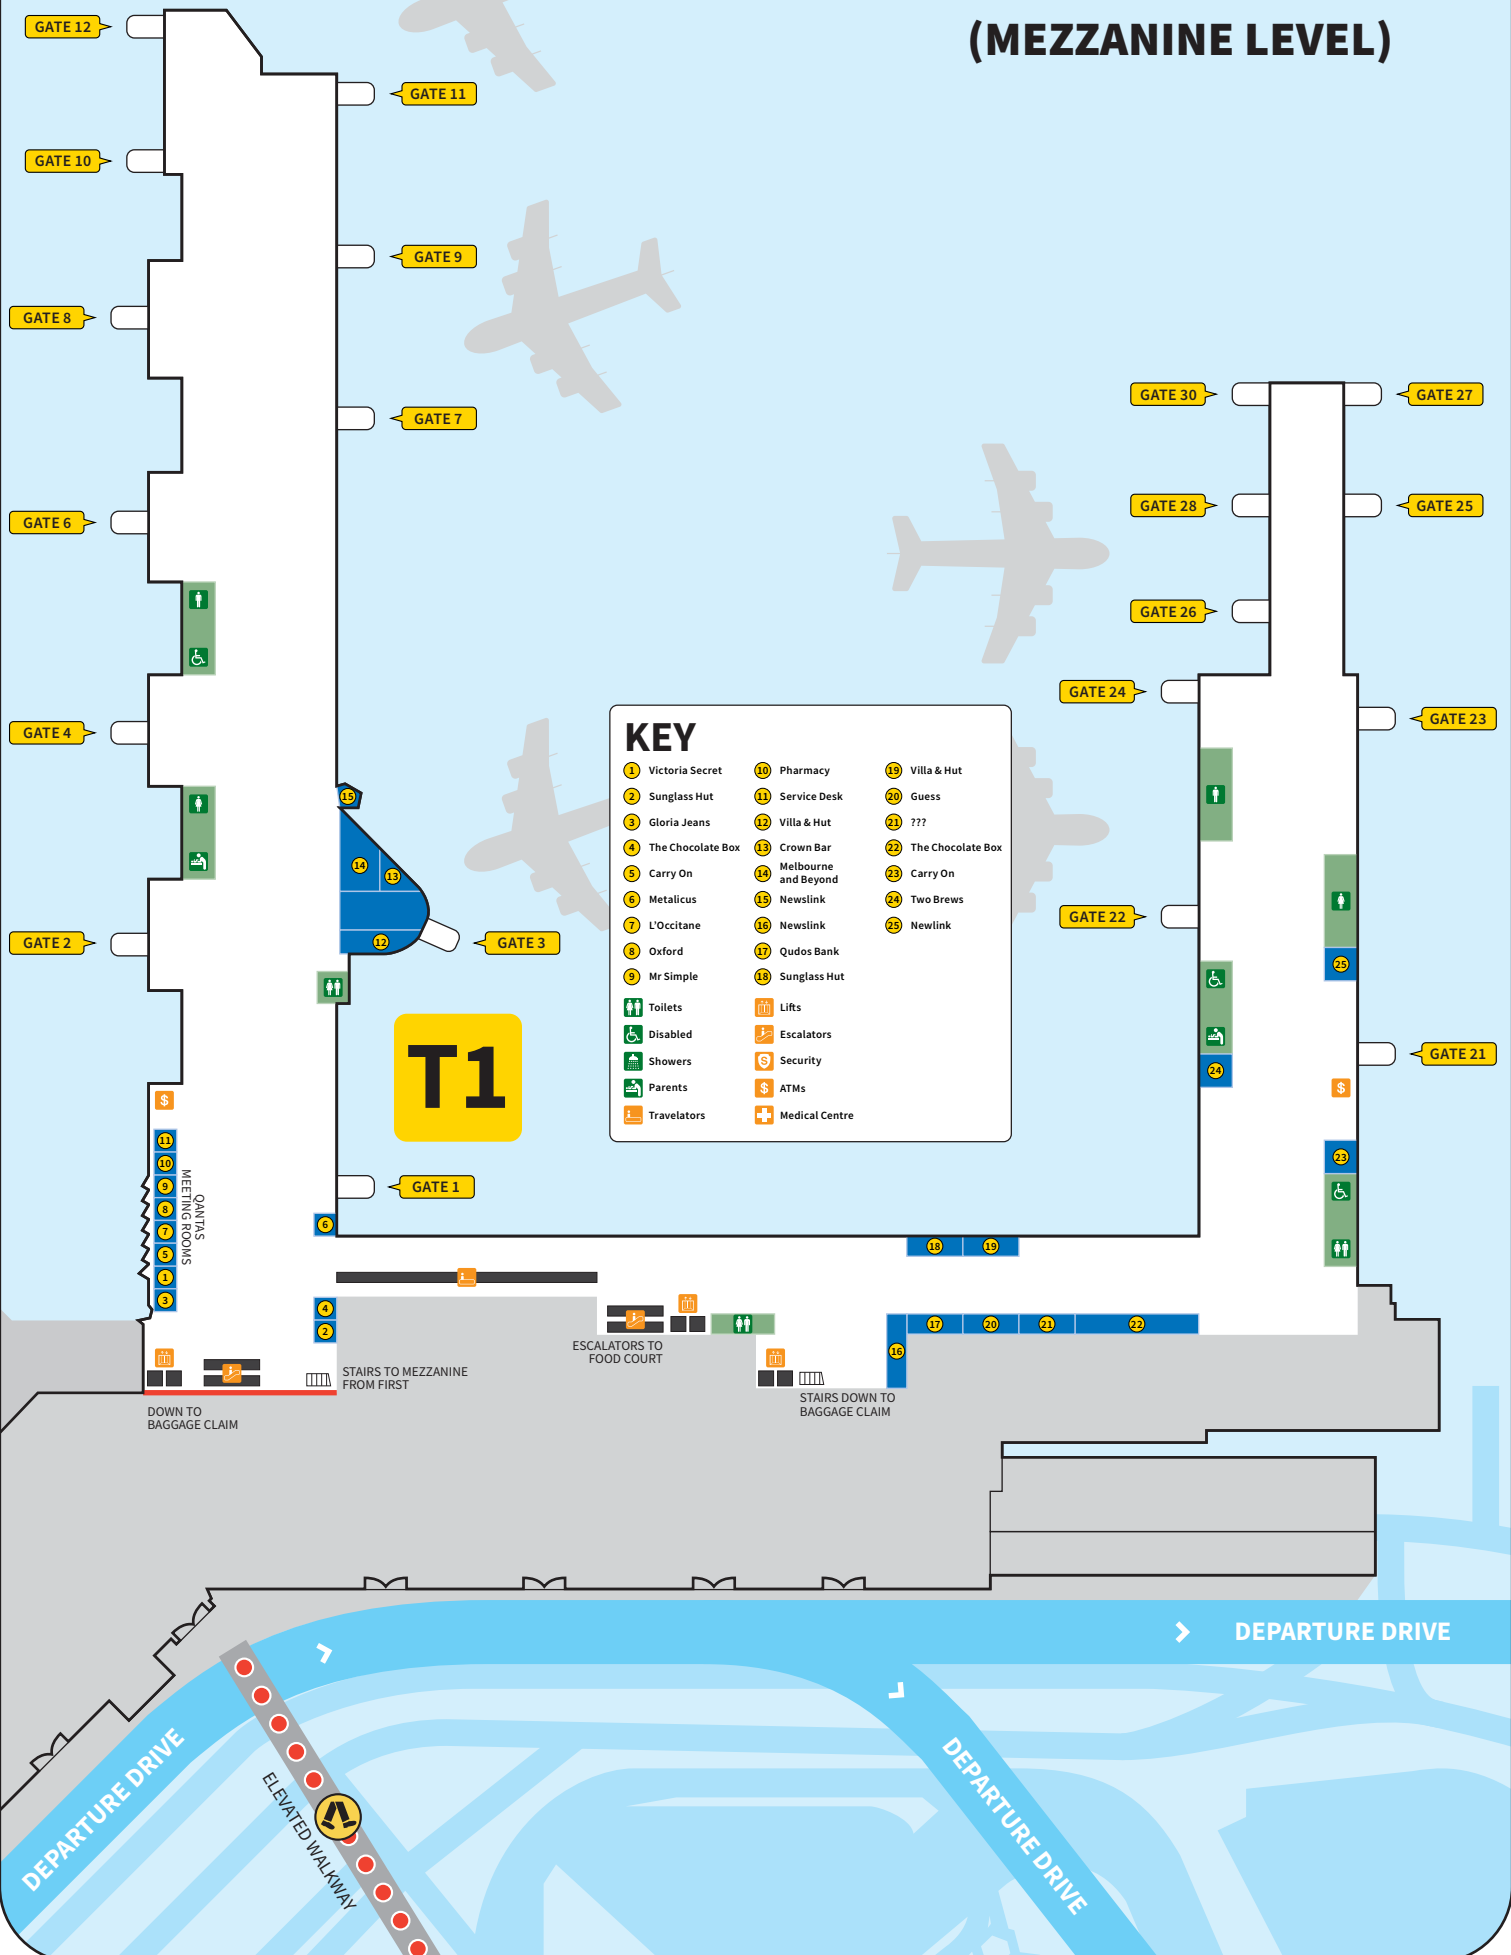

T1 QANTAS DOMESTIC (MEZZANINE LEVEL)

KEY

- | | | |
|---------------------|-------------------------|----------------------|
| 1 Victoria Secret | 10 Pharmacy | 19 Villa & Hut |
| 2 Sunglass Hut | 11 Service Desk | 20 Guess |
| 3 Gloria Jeans | 12 Villa & Hut | 21 ??? |
| 4 The Chocolate Box | 13 Crown Bar | 22 The Chocolate Box |
| 5 Carry On | 14 Melbourne and Beyond | 23 Carry On |
| 6 Metalicus | 15 Newslink | 24 TwoBrews |
| 7 L'Occitane | 16 Newslink | 25 Newlink |
| 8 Oxford | 17 Qudos Bank | |
| 9 Mr Simple | 18 Sunglass Hut | |
| Toilets | Lifts | |
| Disabled | Escalators | |
| Showers | Security | |
| Parents | ATMs | |
| Travelators | Medical Centre | |

T1

QANTAS MEETING ROOMS

DOWN TO BAGGAGE CLAIM

STAIRS TO MEZZANINE FROM FIRST

ESCALATORS TO FOOD COURT

STAIRS DOWN TO BAGGAGE CLAIM

DEPARTURE DRIVE

DEPARTURE DRIVE

ELEVATED WALKWAY

DEPARTURE DRIVE