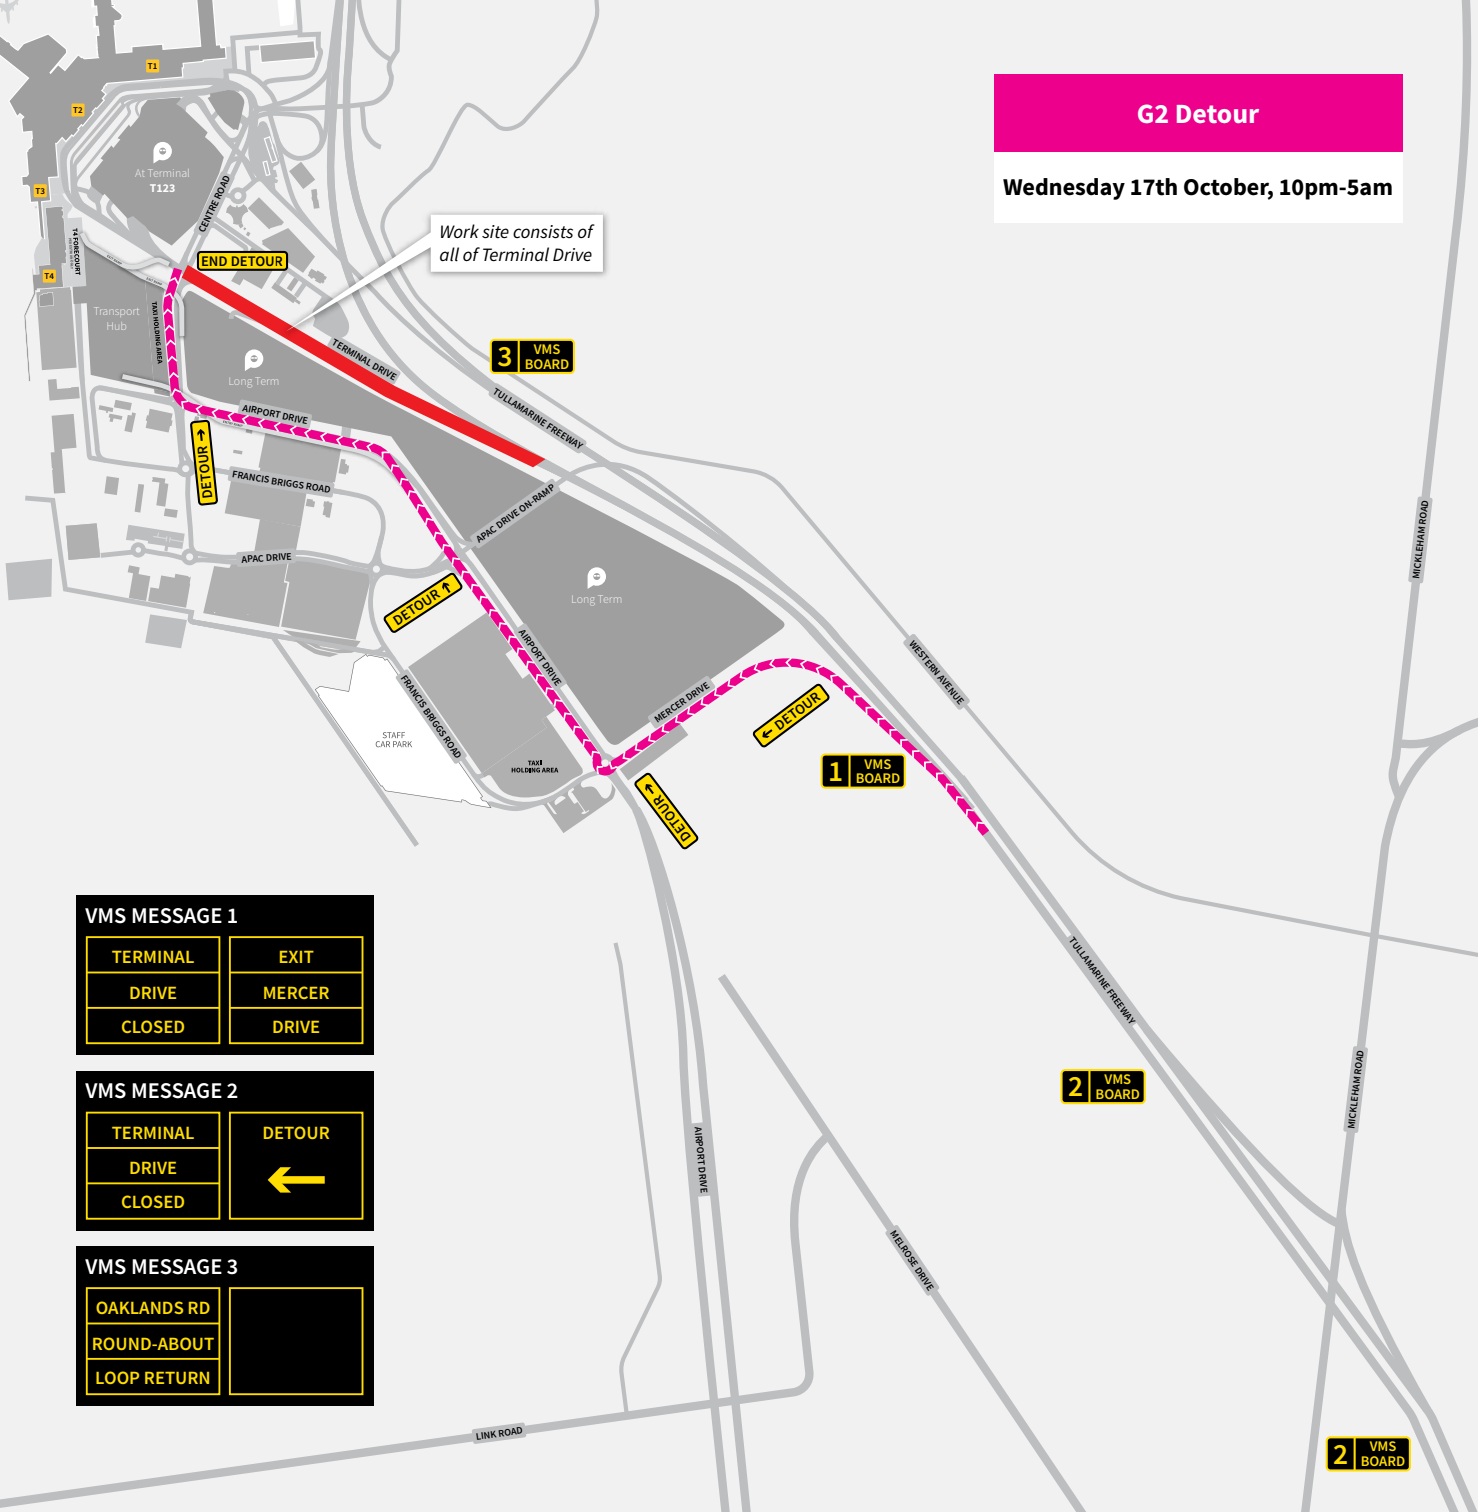

# G2 Detour

Wednesday 17th October, 10pm-5am

## VMS MESSAGE 1

|          |        |
|----------|--------|
| TERMINAL | EXIT   |
| DRIVE    | MERCER |
| CLOSED   | DRIVE  |

## VMS MESSAGE 2

|          |        |
|----------|--------|
| TERMINAL | DETOUR |
| DRIVE    | ←      |
| CLOSED   |        |

## VMS MESSAGE 3

|             |  |
|-------------|--|
| OAKLANDS RD |  |
| ROUND-ABOUT |  |
| LOOP RETURN |  |

2 VMS BOARD