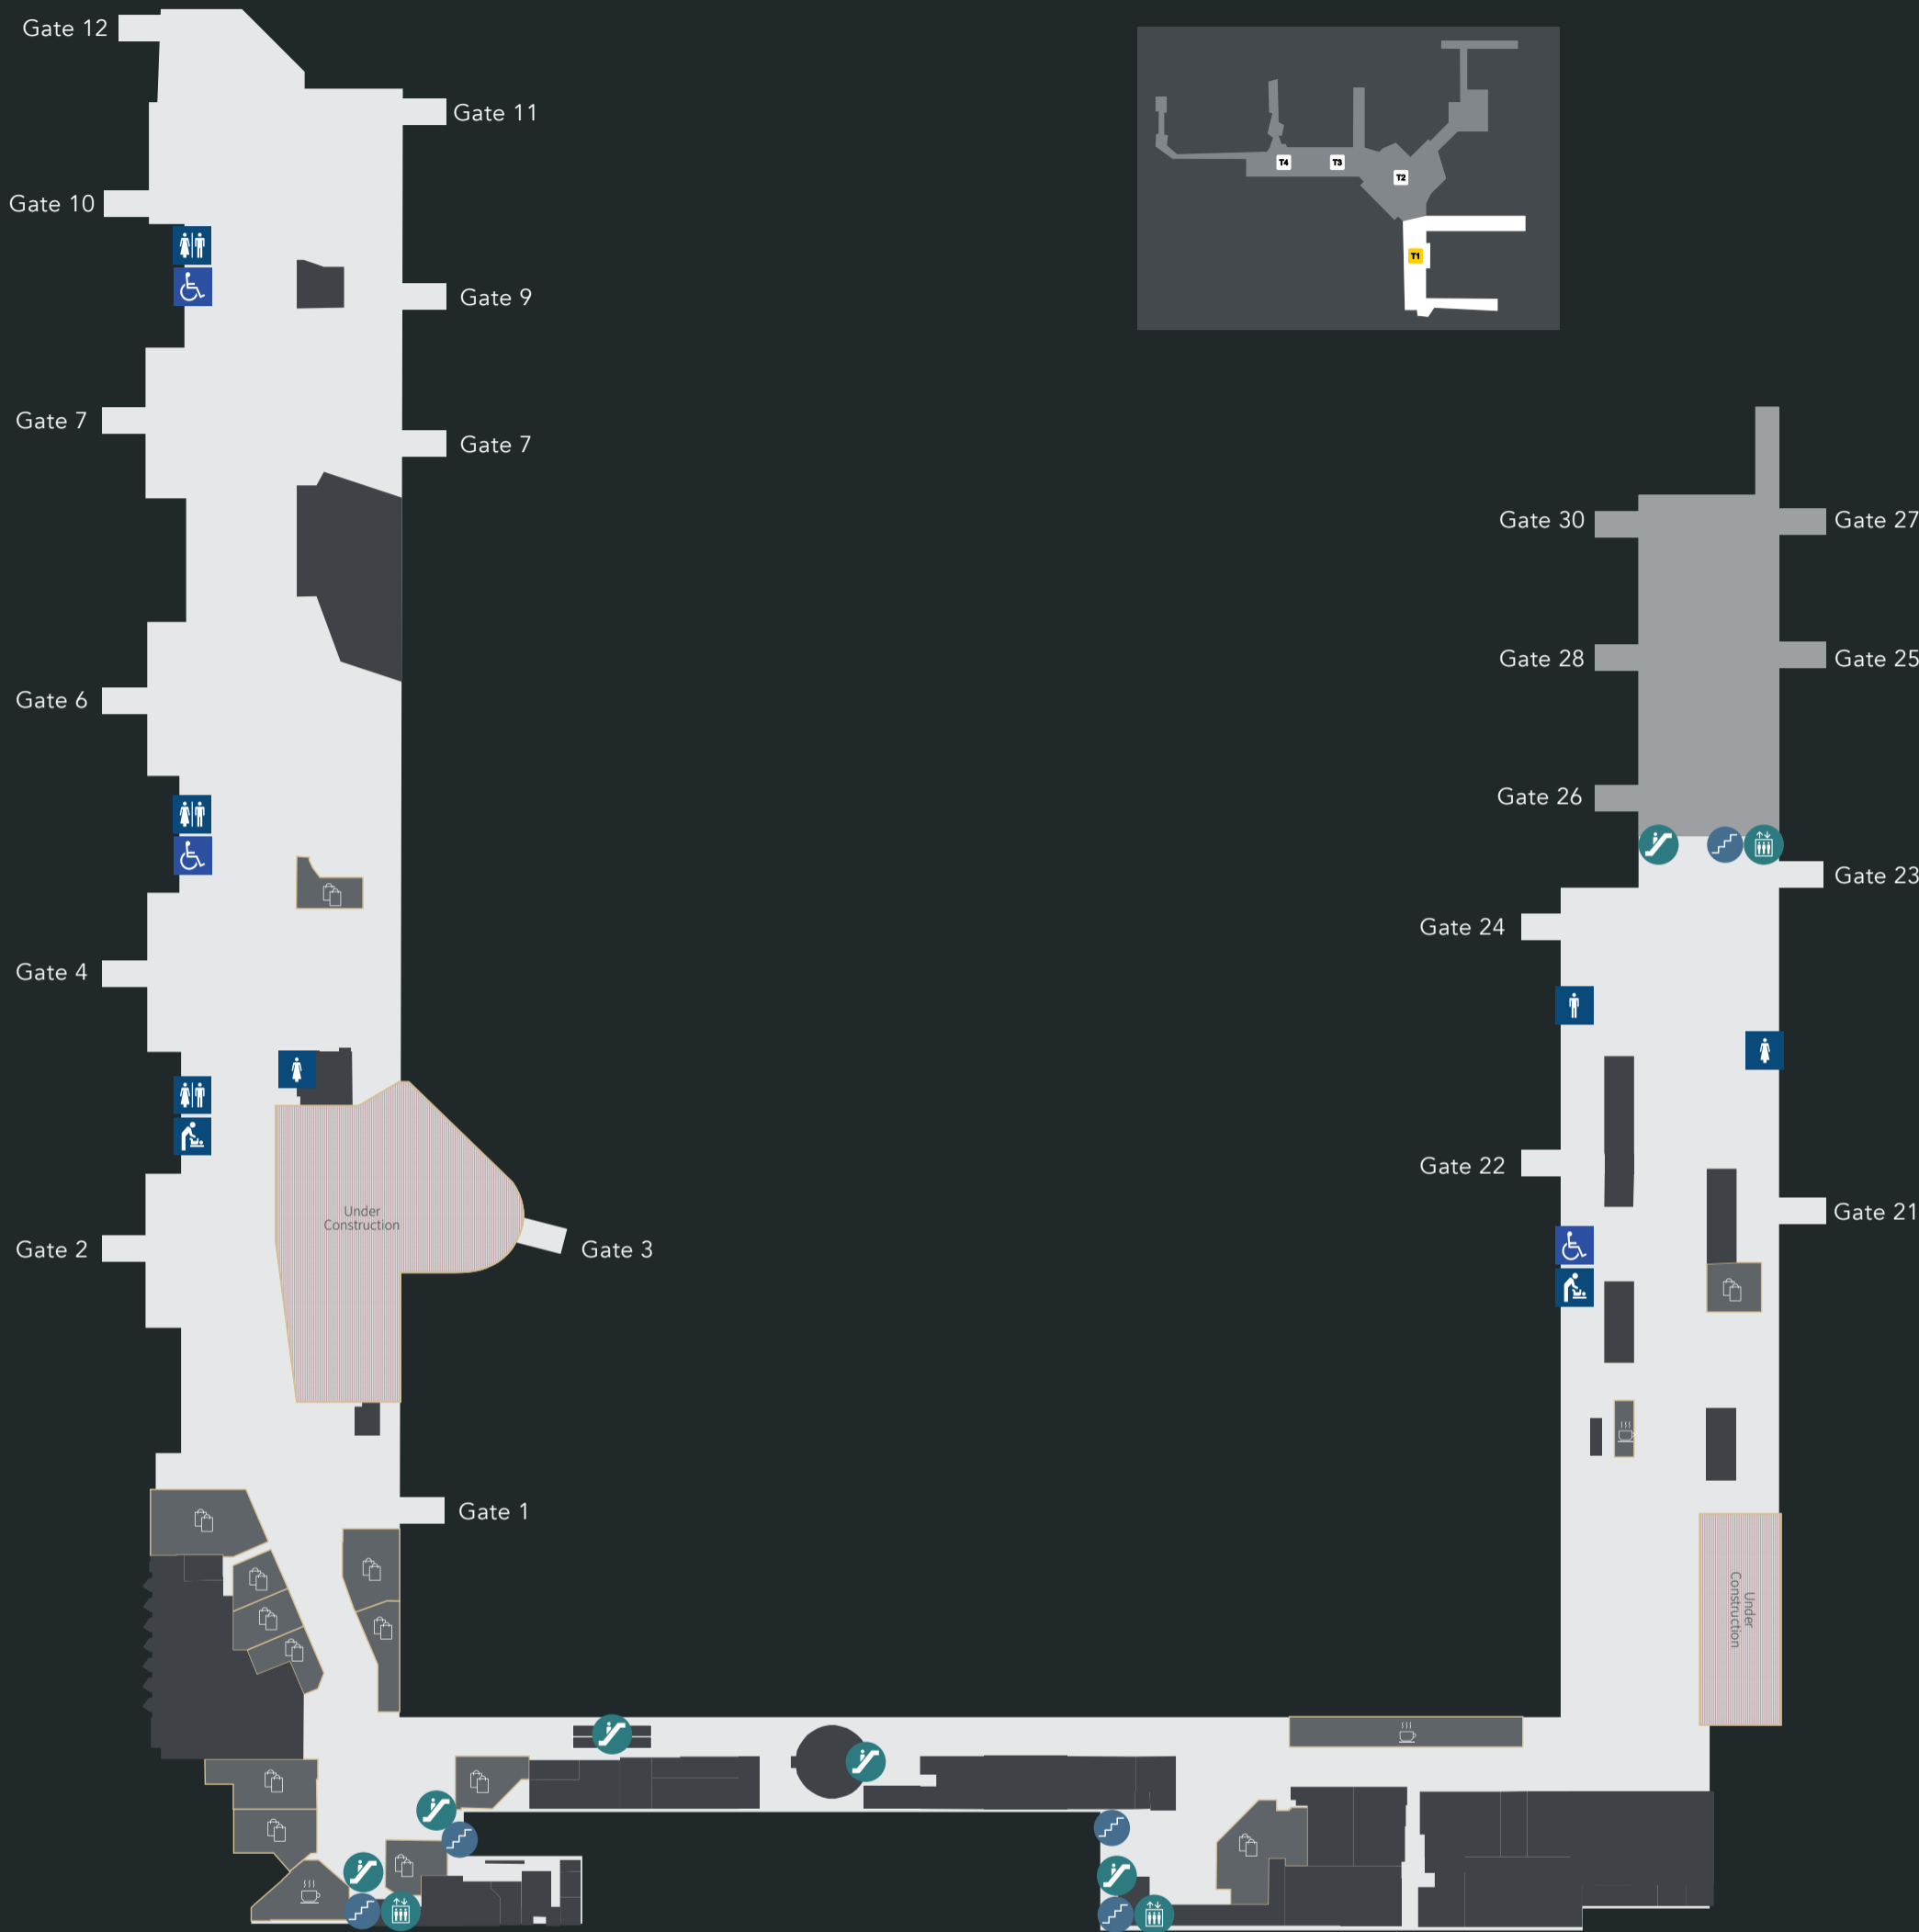

Qantas Domestic Mezzanine Level

LEGEND

-  Lift
-  Ambulant
-  Escalators
-  Parents' Room
-  Stairs
-  Cafe
-  Toilets
-  Specialty Retail