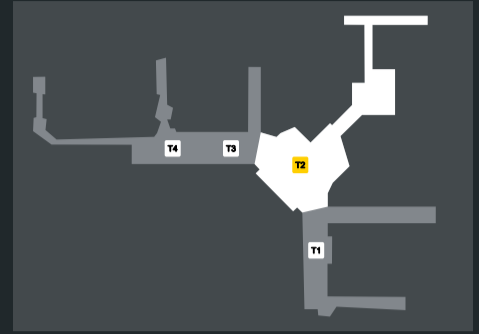

Departures International

Ground Floor

Level 2

LEGEND

- Customs
- Lounge
- Check in
- Oversized luggage
- Lift
- Escalators
- Stairs
- Toilets
- Ambulant
- Baby Change
- Parents' Room
- Showers
- Playground
- Cafe
- Dining
- Bar
- Specialty Retail