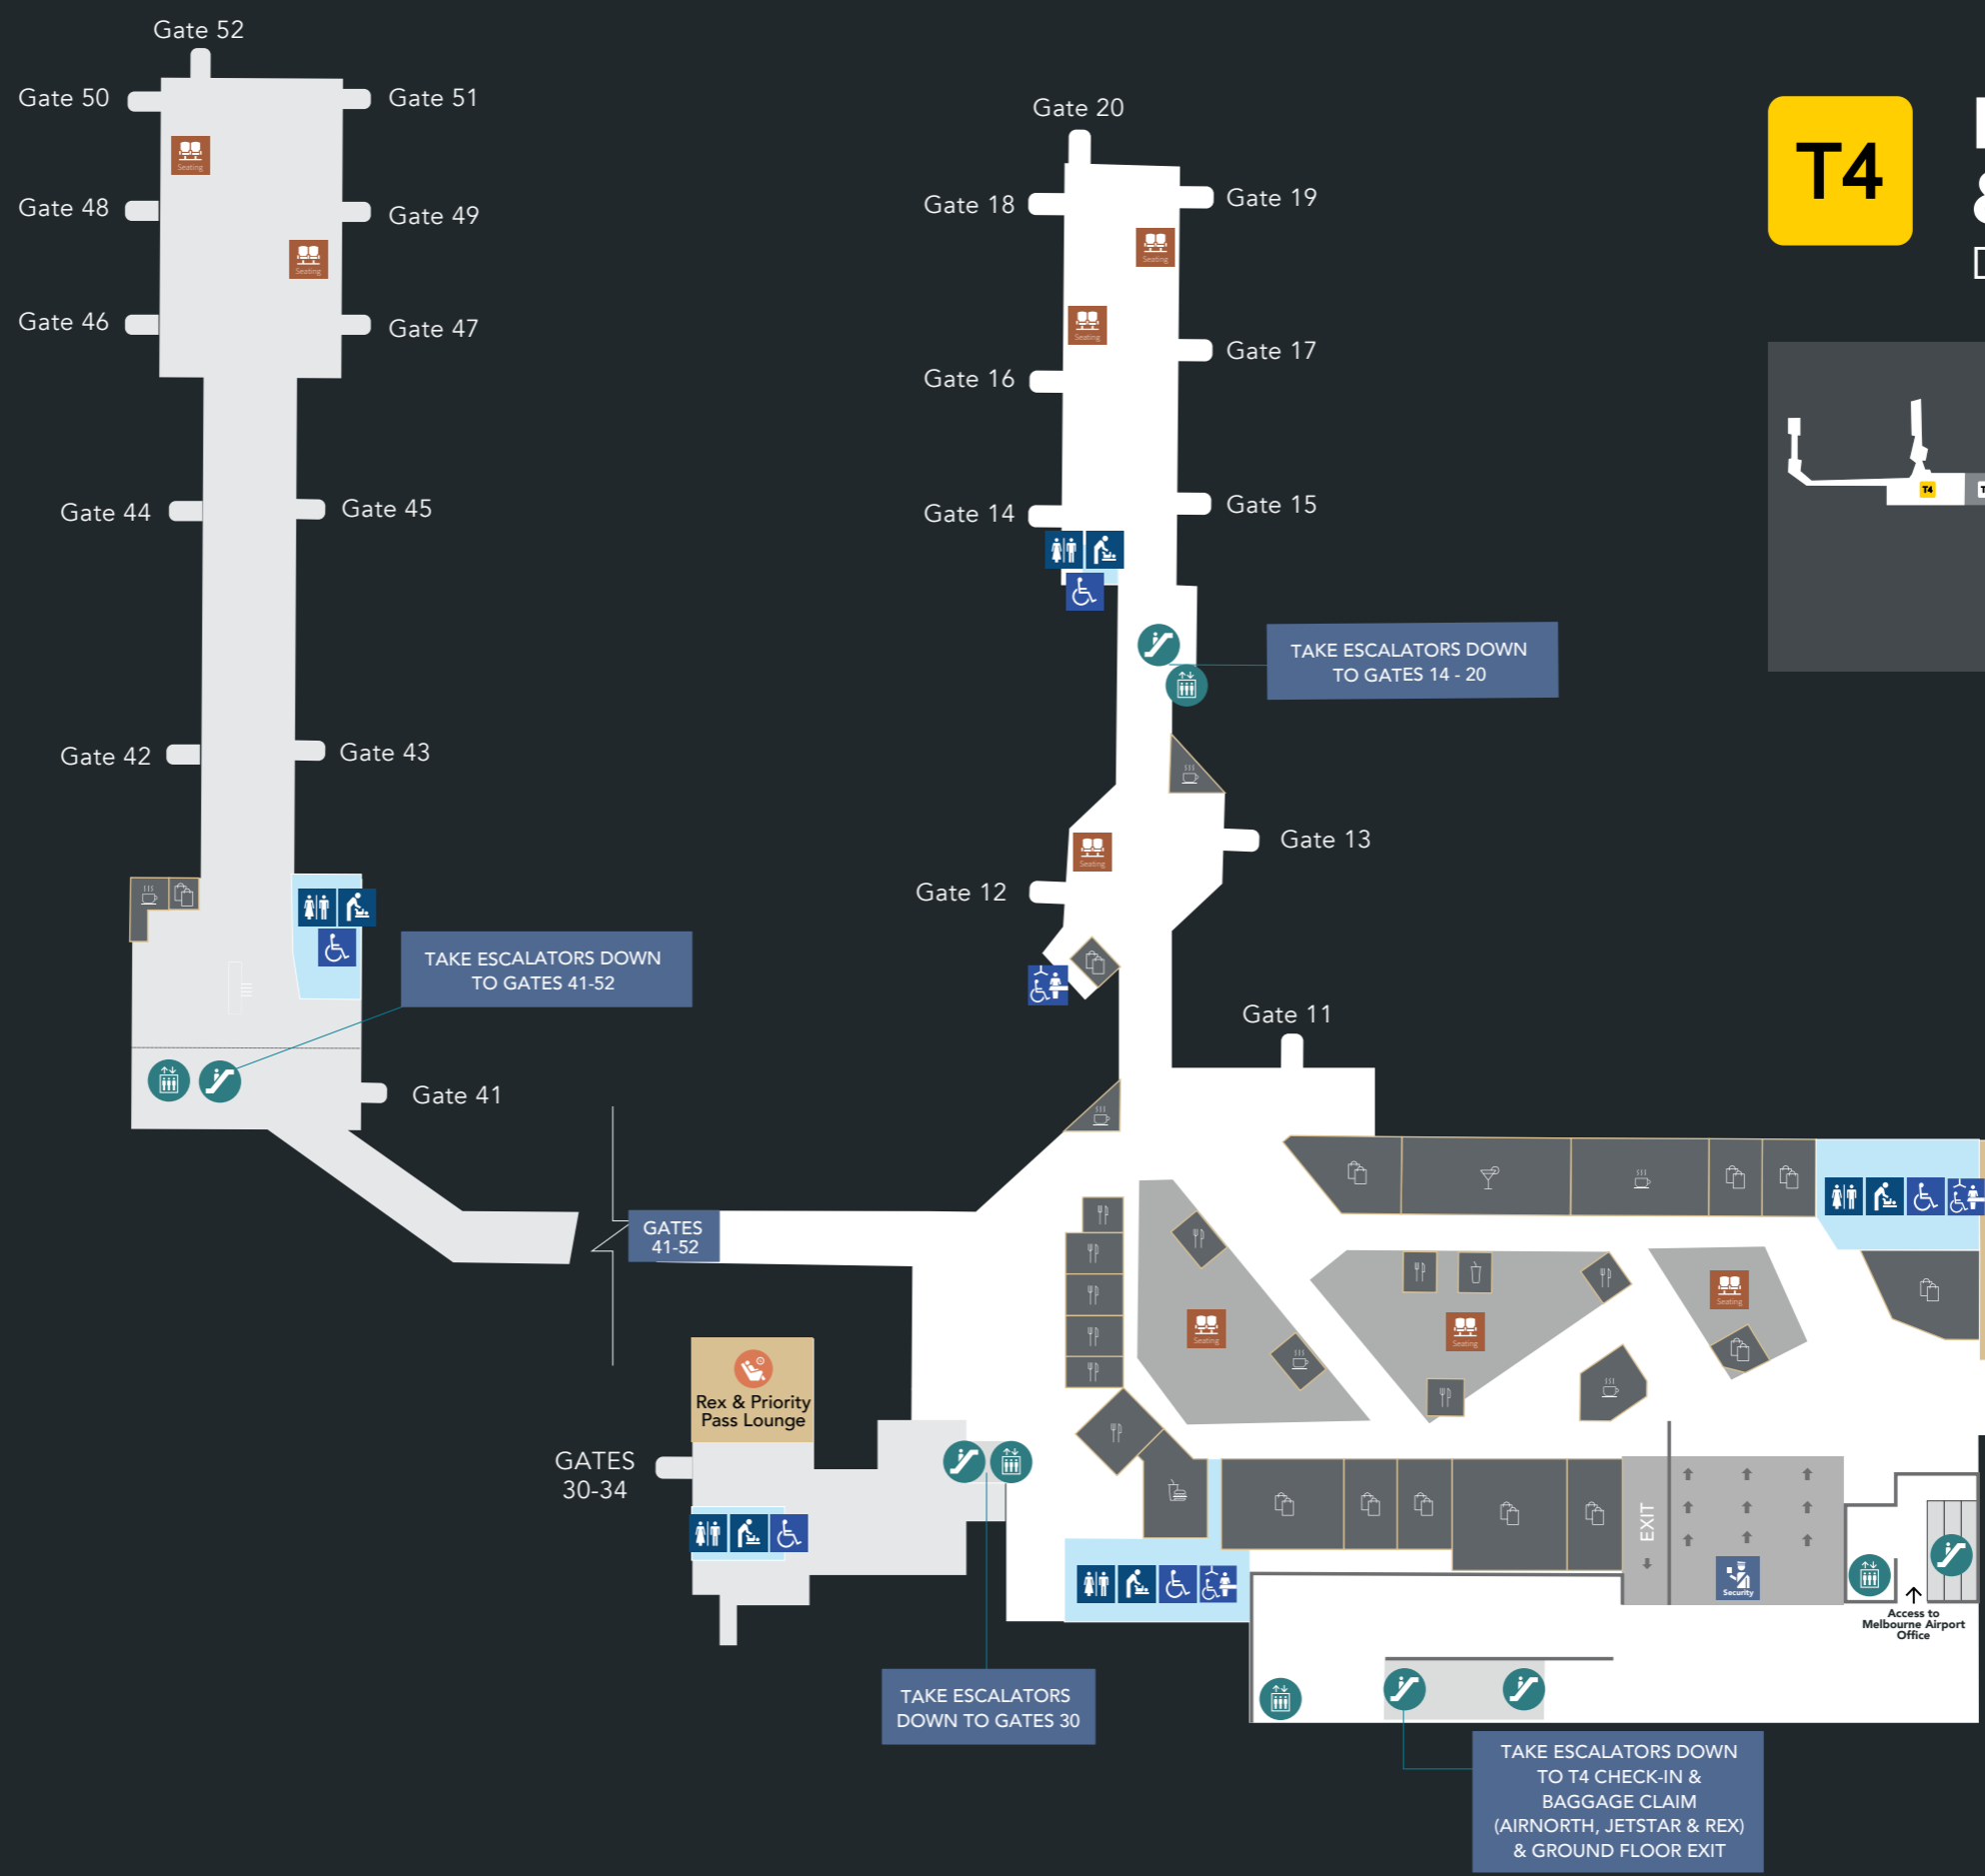

T4 Lounge & Gates Domestic

LEGEND

-  Customs
-  Lounge
-  Lift
-  Escalators
-  Toilets
-  Ambulant
-  Baby Change
-  Parents' Room
-  Changing Places
-  Cafe
-  Dining
-  Bar
-  Specialty Retail